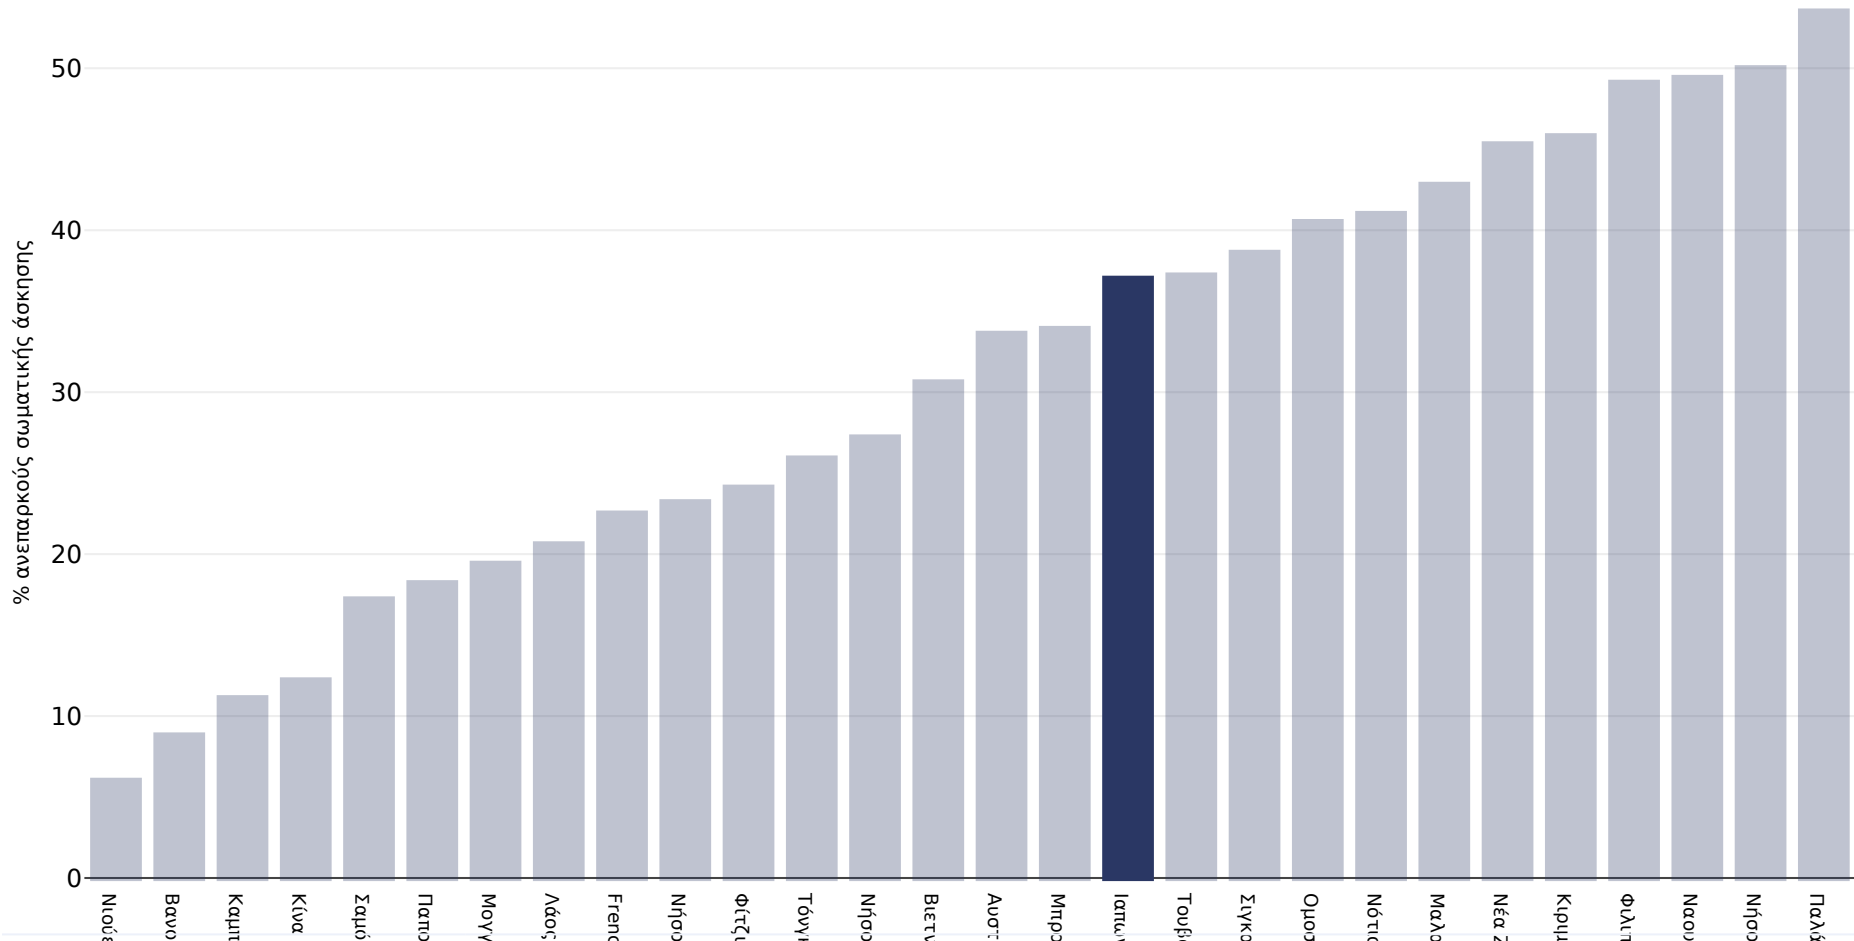

Ιαπωνία: Insufficient physical activity

Γυναίκες, 2016

Παραπομπές: Guthold R, Stevens GA, Riley LM, Bull FC. Worldwide trends in insufficient physical activity from 2001 to 2016: a pooled analysis of 358 population-based surveys with 1.9 million participants. *Lancet* 2018; [https://doi.org/10.1016/S0140-6736\(18\)30357-7](https://doi.org/10.1016/S0140-6736(18)30357-7)