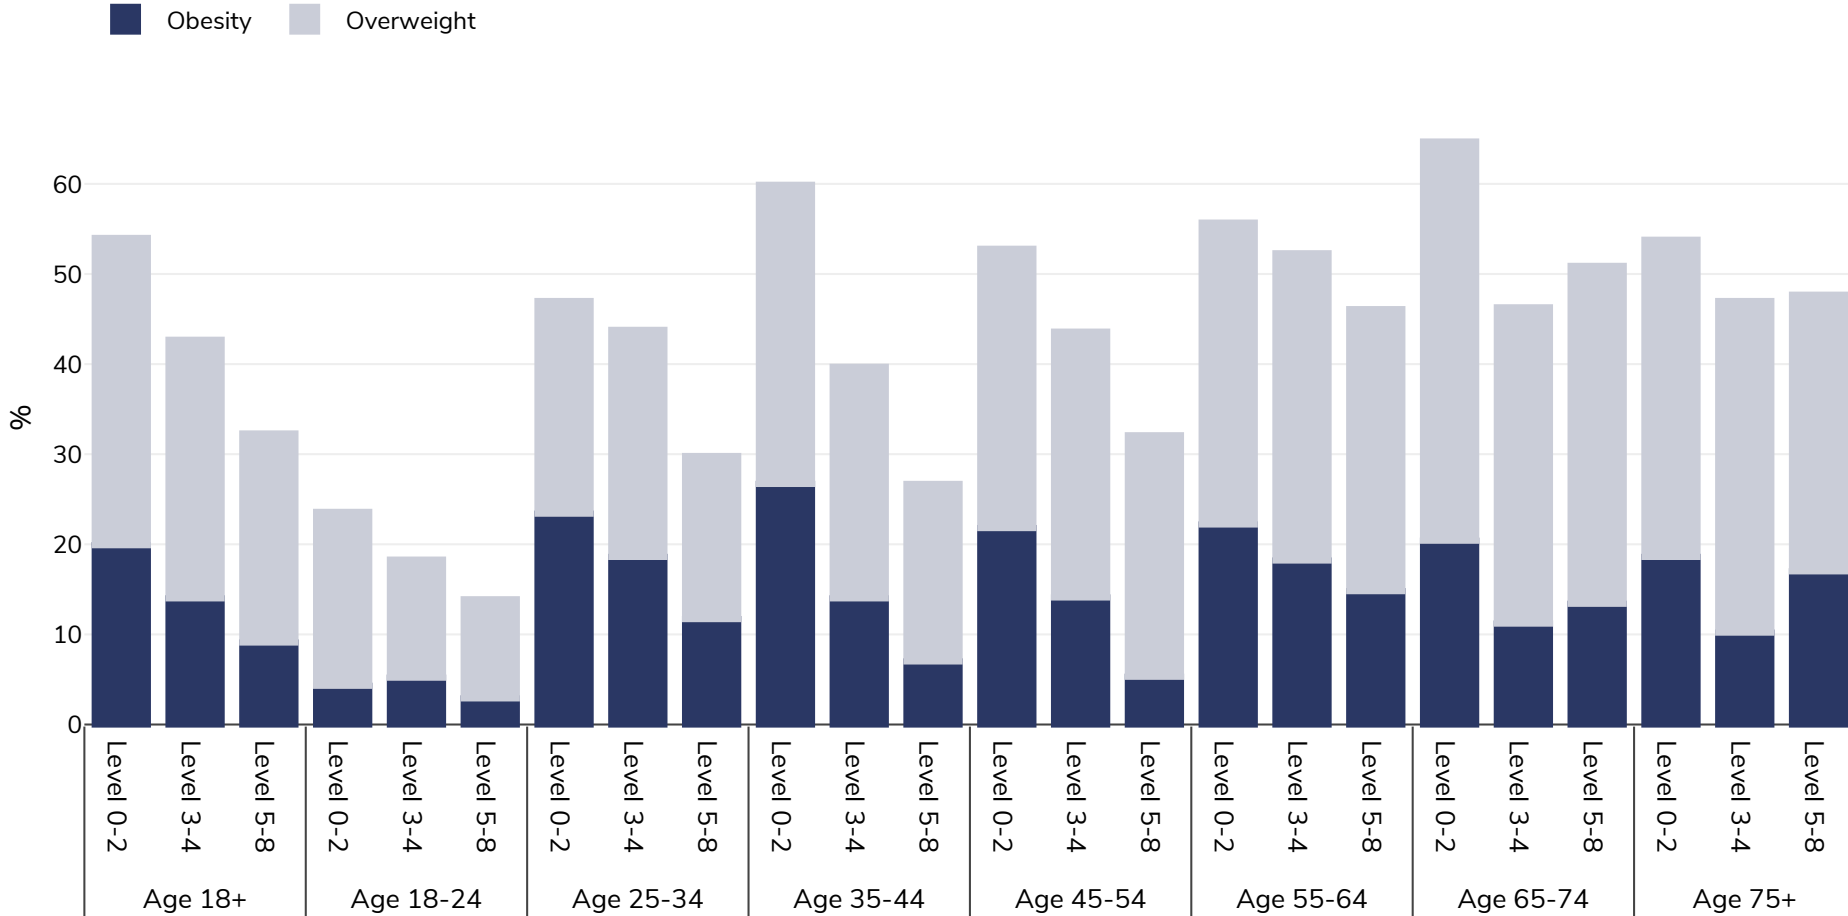

# Belgium: Overweight/obesity by age and education

Women, 2014

Survey type: Self-reported

Area covered: National

References: Eurostat Database: [http://appsso.eurostat.ec.europa.eu/nui/show.do?dataset=hlth\\_ehis\\_bm1e&lang=en](http://appsso.eurostat.ec.europa.eu/nui/show.do?dataset=hlth_ehis_bm1e&lang=en) (last accessed 25.08.20)

Unless otherwise noted, overweight refers to a BMI between 25kg and 29.9kg/m<sup>2</sup>, obesity refers to a BMI greater than 30kg/m<sup>2</sup>.