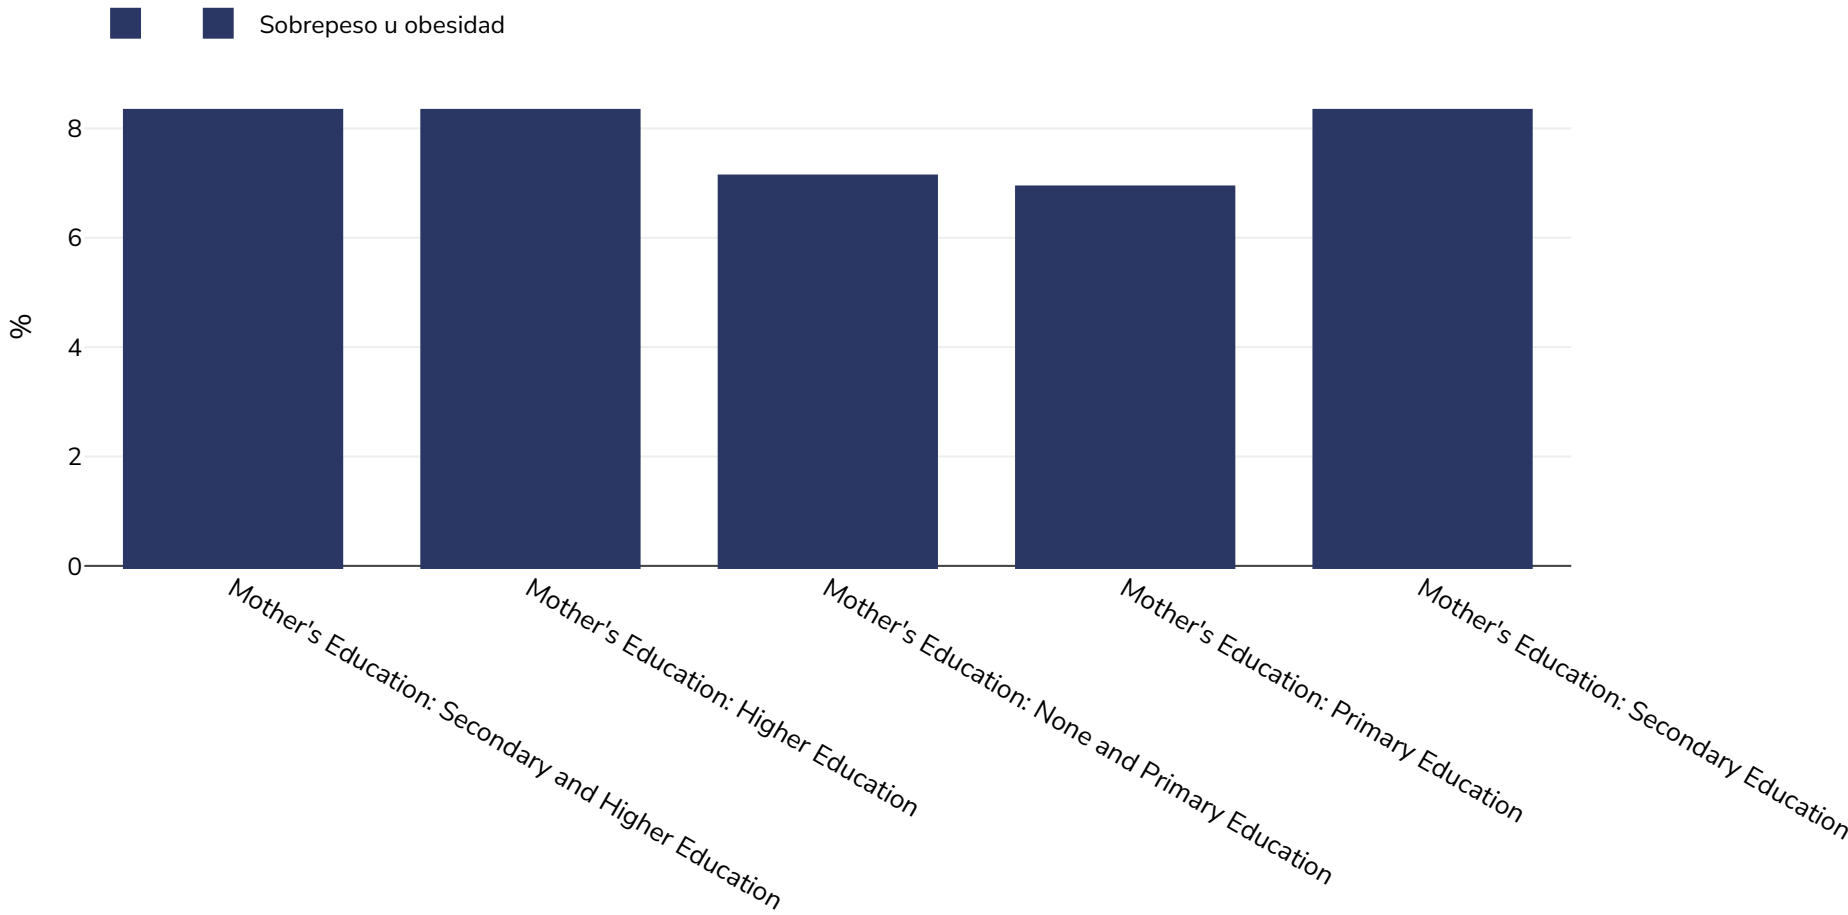

México: Overweight/obesity by education

Infants, 2020

Tamaño de la muestra: 9891242

Referencias: Other: Encuesta Nacional de Salud y Nutrición Continua COVID-19, Mexico 2020

Notas: UNICEF/WHO/World Bank Joint Child Malnutrition Estimates Expanded Database: Overweight (Survey Estimates), May 2023, New York. For more information about the methodology, please consult <https://data.unicef.org/resources/jme-2023-country-consultations/>