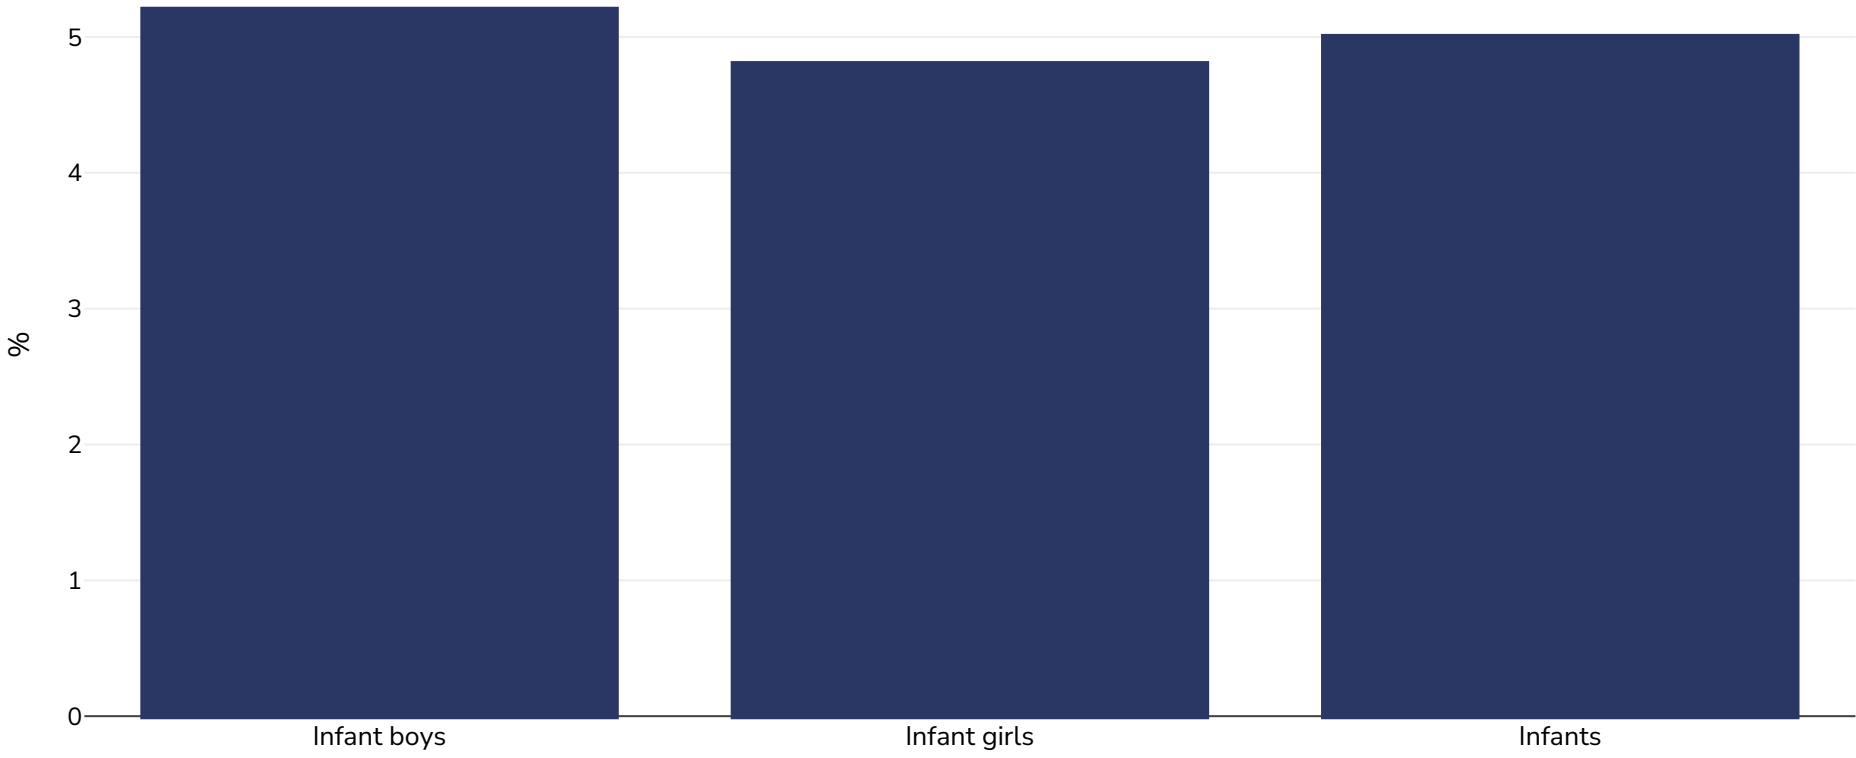

# An Chéinia: Leitheadúlacht murtail

## Infants, 2015-2016

■ Rómheáchan nó murtall

<b>Aois:</b>	0-5
<b>Samplamhéid:</b>	4198891
<b>Tagairtí:</b>	Other: Kenya 2015-16 Integrated Household Budget Survey (KIHBS)
<b>Nótaí:</b>	UNICEF/WHO/World Bank Joint Child Malnutrition Estimates Expanded Database: Overweight (Survey Estimates), May 2023, New York. For more information about the methodology, please consult <a href="https://data.unicef.org/resources/jme-2023-country-consultations/">https://data.unicef.org/resources/jme-2023-country-consultations/</a>
<b>Sainmhínte (ar fáil i mBéarla amháin):</b>	=>+SD