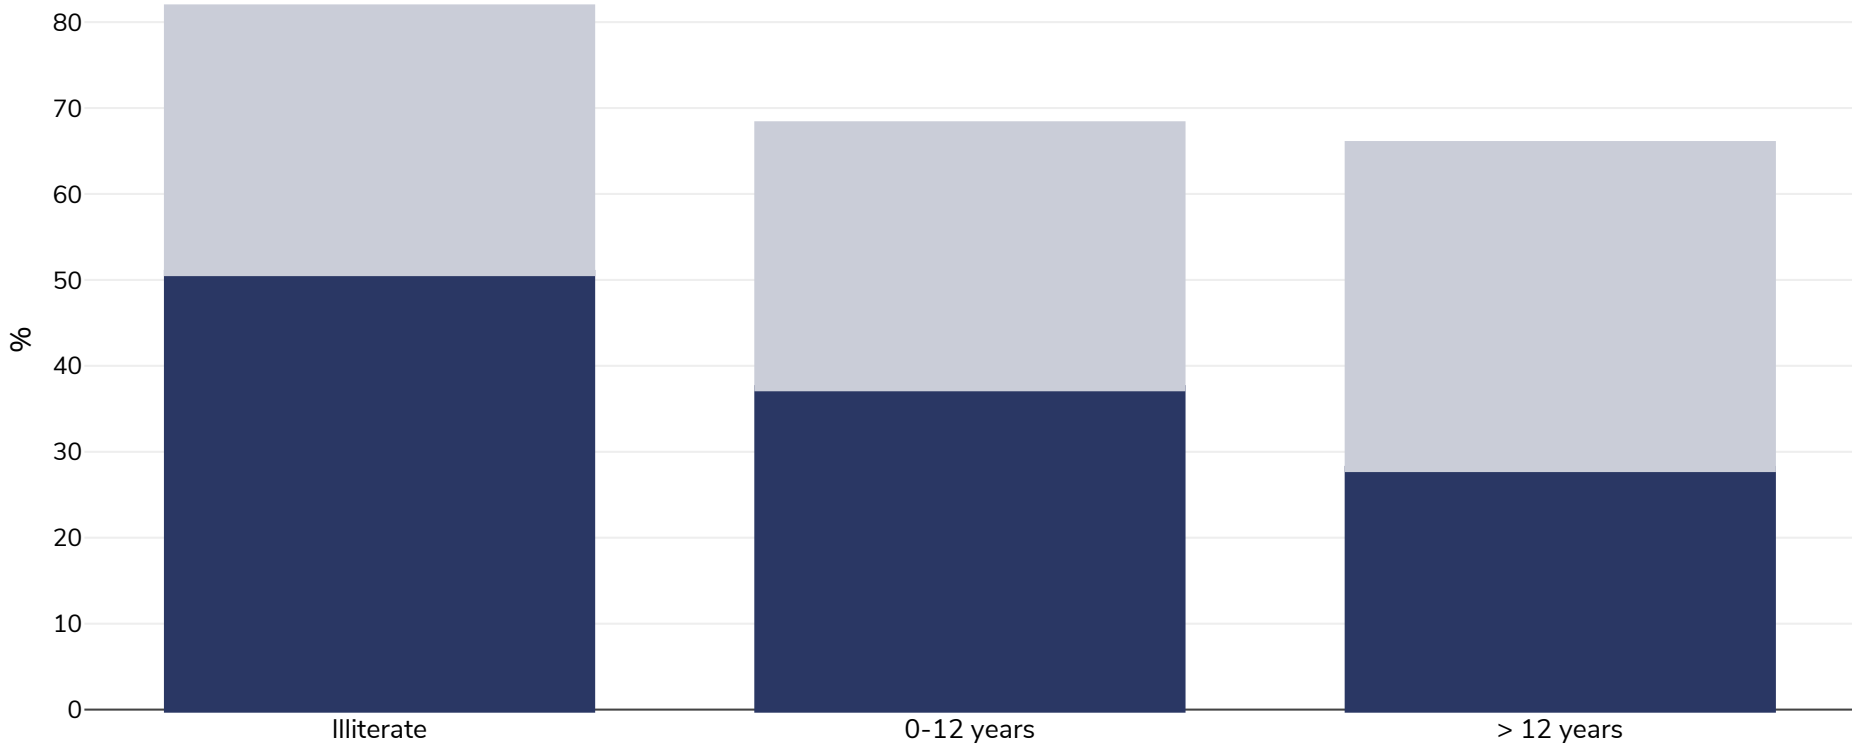

Syrian Arab Republic: Overweight/obesity by education

Adults, 2004

■ Obesity ■ Overweight

Survey type:	Measured
Age:	18-65
Sample size:	2038
Area covered:	Aleppo
References:	Prevalence of obesity and its associated factors in Aleppo, Syria. https://www.ncbi.nlm.nih.gov/pmc/articles/PMC2094121/ (last accessed 07.06.2022)

Unless otherwise noted, overweight refers to a BMI between 25kg and 29.9kg/m², obesity refers to a BMI greater than 30kg/m².