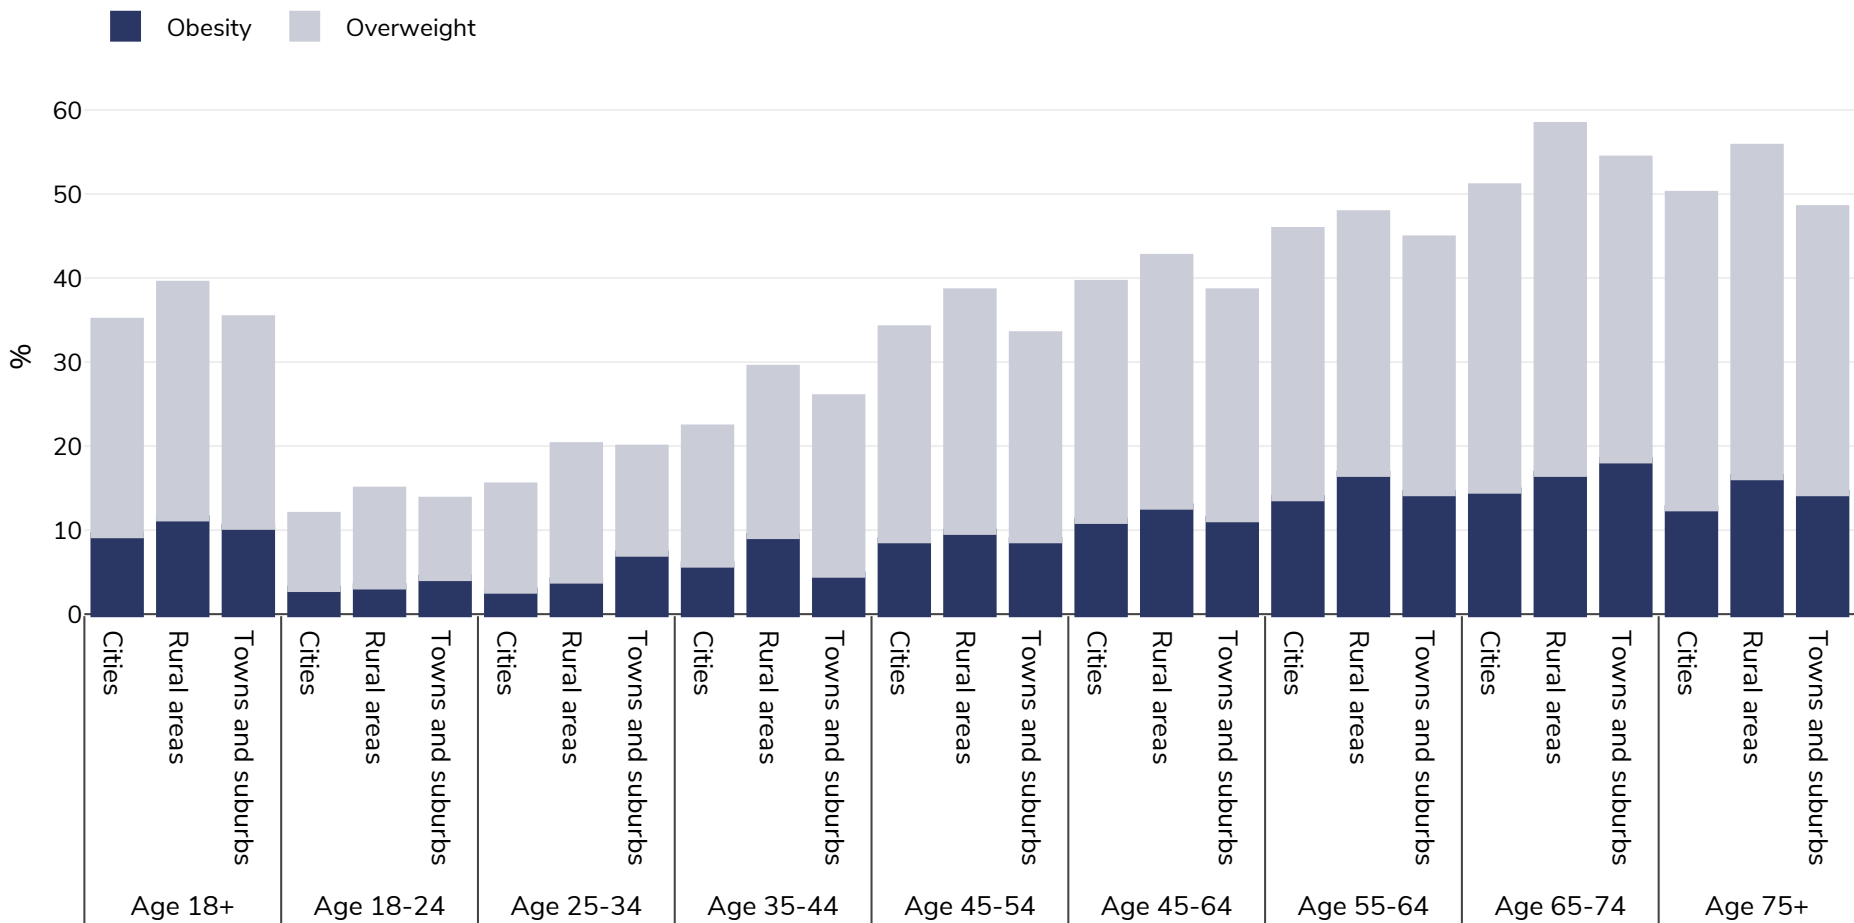

Italy: Overweight/obesity by age and region

Women, 2014

Survey type: Self-reported

Area covered: National

References: Eurostat http://appsso.eurostat.ec.europa.eu/nui/show.do?dataset=hlth_ehis_bm1u&lang=en (last access)

Unless otherwise noted, overweight refers to a BMI between 25kg and 29.9kg/m², obesity refers to a BMI greater than 30kg/m².