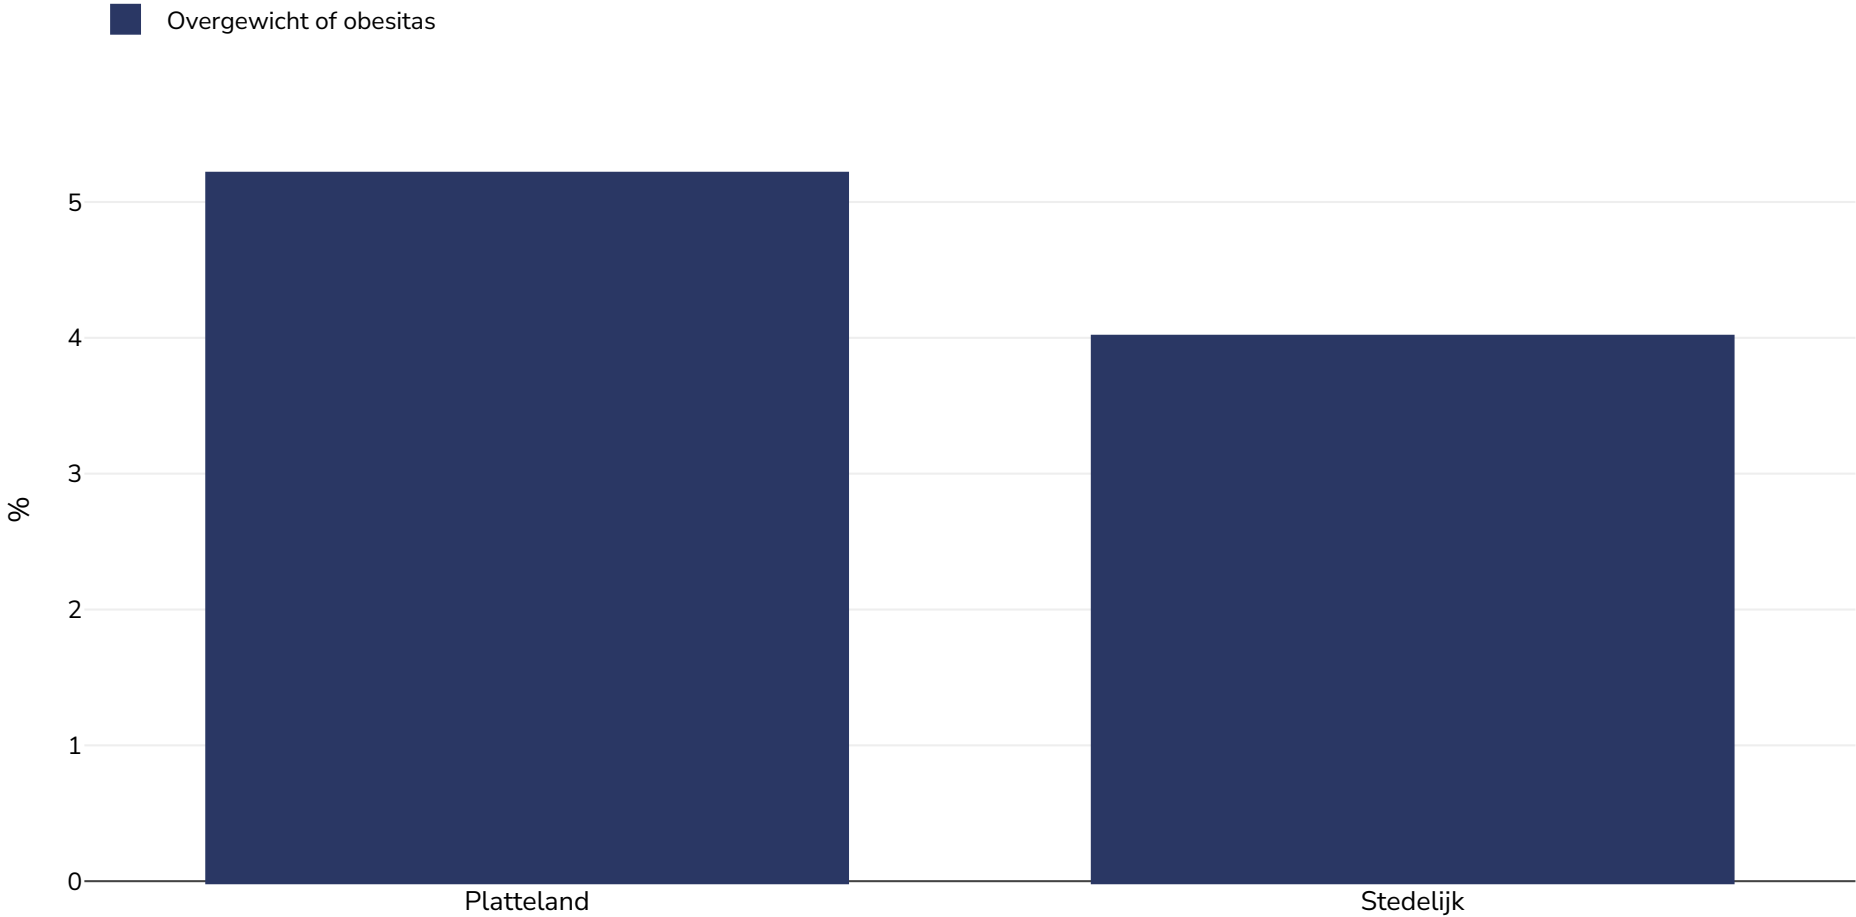

Somalië: Overweight/obesity by region

Infants, 2006

Monstergrootte: 5676

Referenties: MICS: Monitoring the situation of women and children. Somalia multiple indicator cluster survey 2006. New York: UNICEF, 2007.