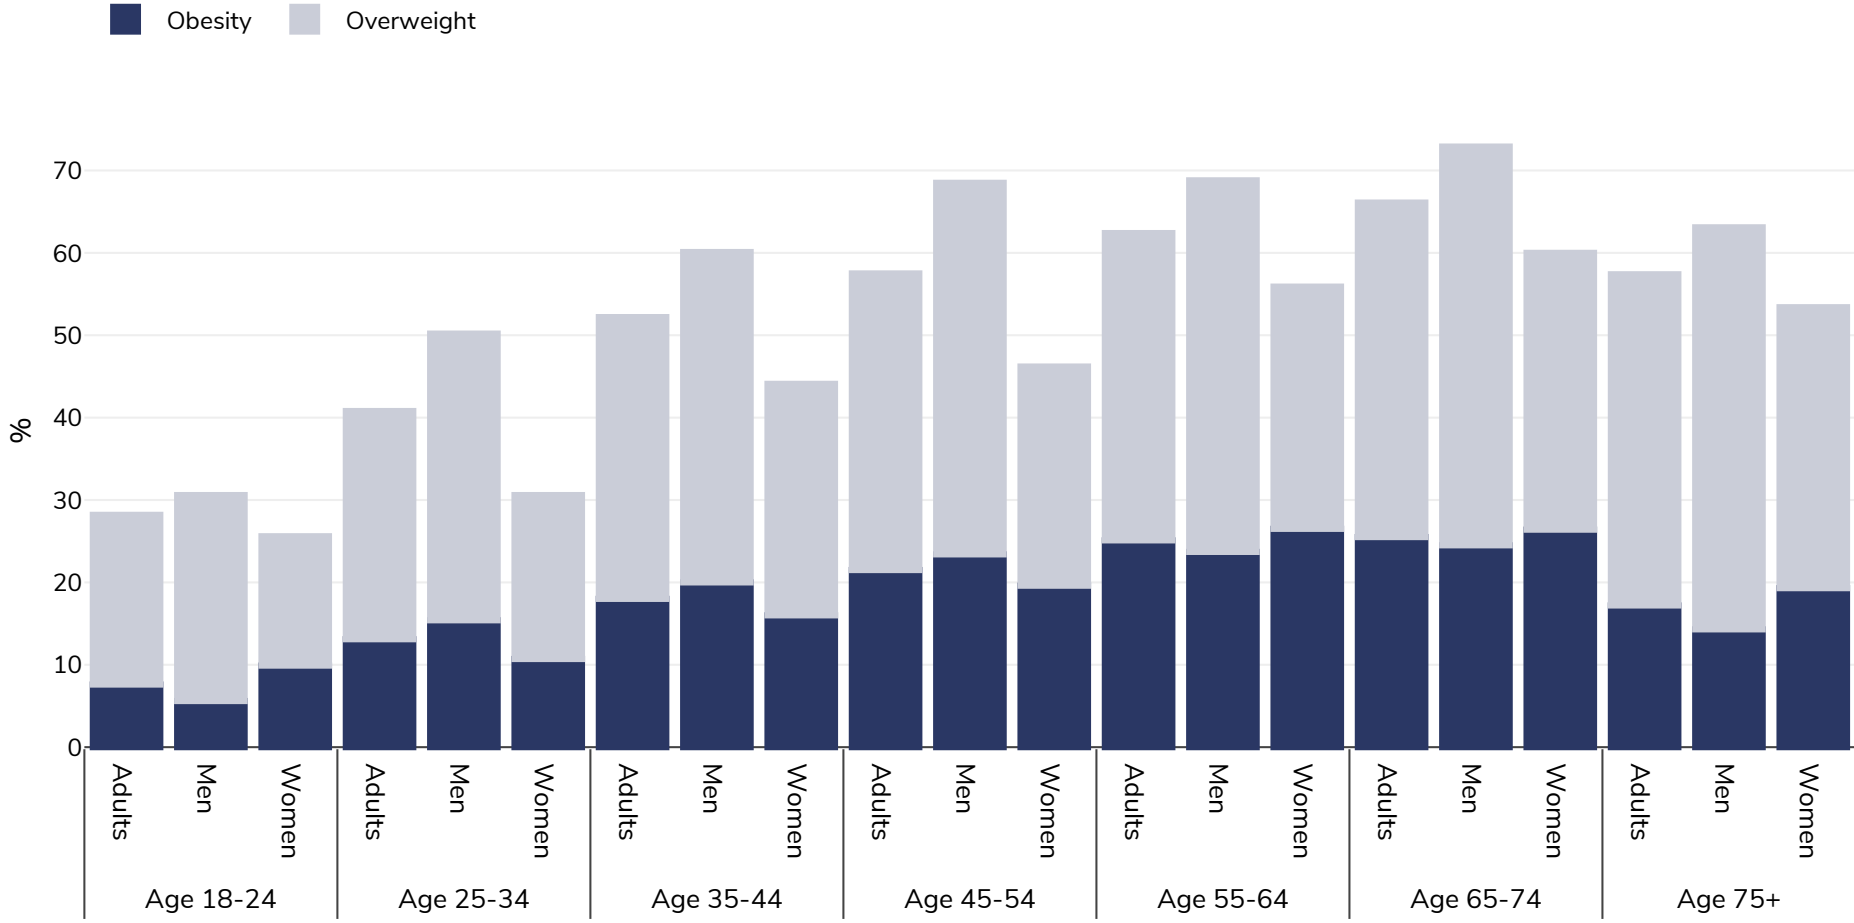

Germany: Overweight/obesity by age

Adults, 2019

Survey type: Self-reported

Area covered: National

References: Eurostat 2019. Available at https://appsso.eurostat.ec.europa.eu/nui/show.do?dataset=hlth_ehis_bm1i&lang=en (last accessed 09.08.21).

Unless otherwise noted, overweight refers to a BMI between 25kg and 29.9kg/m², obesity refers to a BMI greater than 30kg/m².