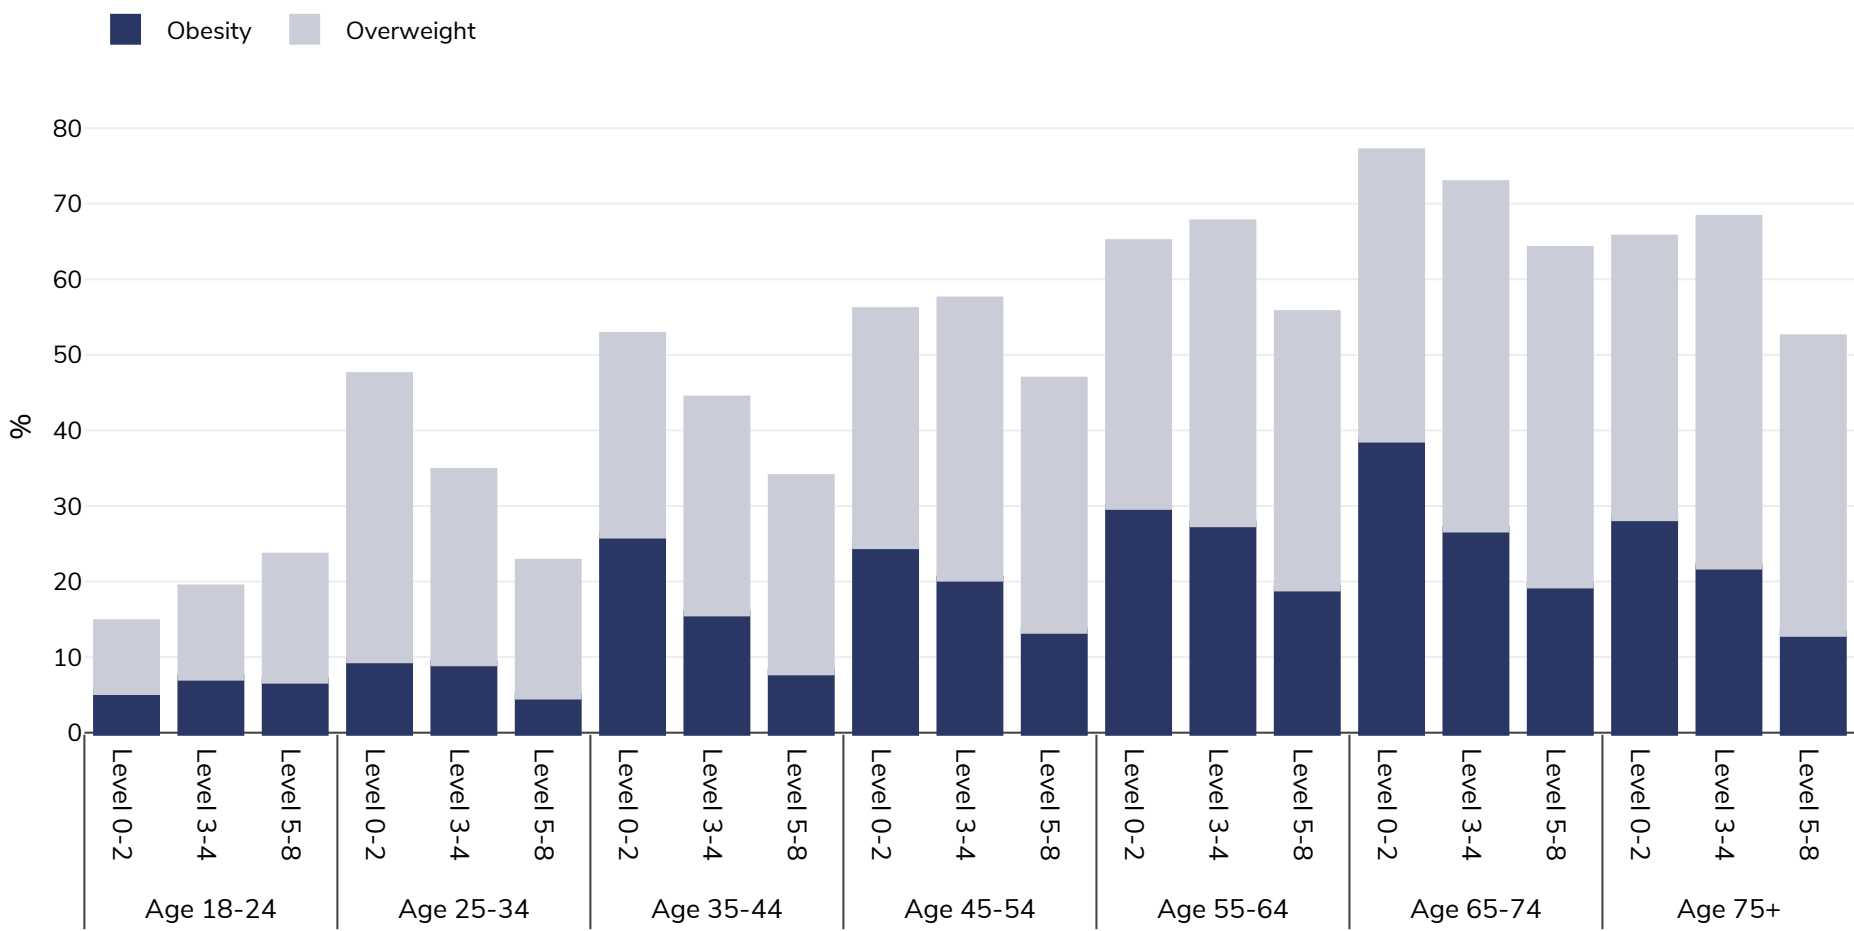

# Poland: Overweight/obesity by age and education

Women, 2019

Survey type: Self-reported

Area covered: National

References: Eurostat 2019. Available at [https://appsso.eurostat.ec.europa.eu/nui/show.do?dataset=hlth\\_ehis\\_bm1e&lang=en](https://appsso.eurostat.ec.europa.eu/nui/show.do?dataset=hlth_ehis_bm1e&lang=en) (last accessed 09.08.21).

Unless otherwise noted, overweight refers to a BMI between 25kg and 29.9kg/m<sup>2</sup>, obesity refers to a BMI greater than 30kg/m<sup>2</sup>.