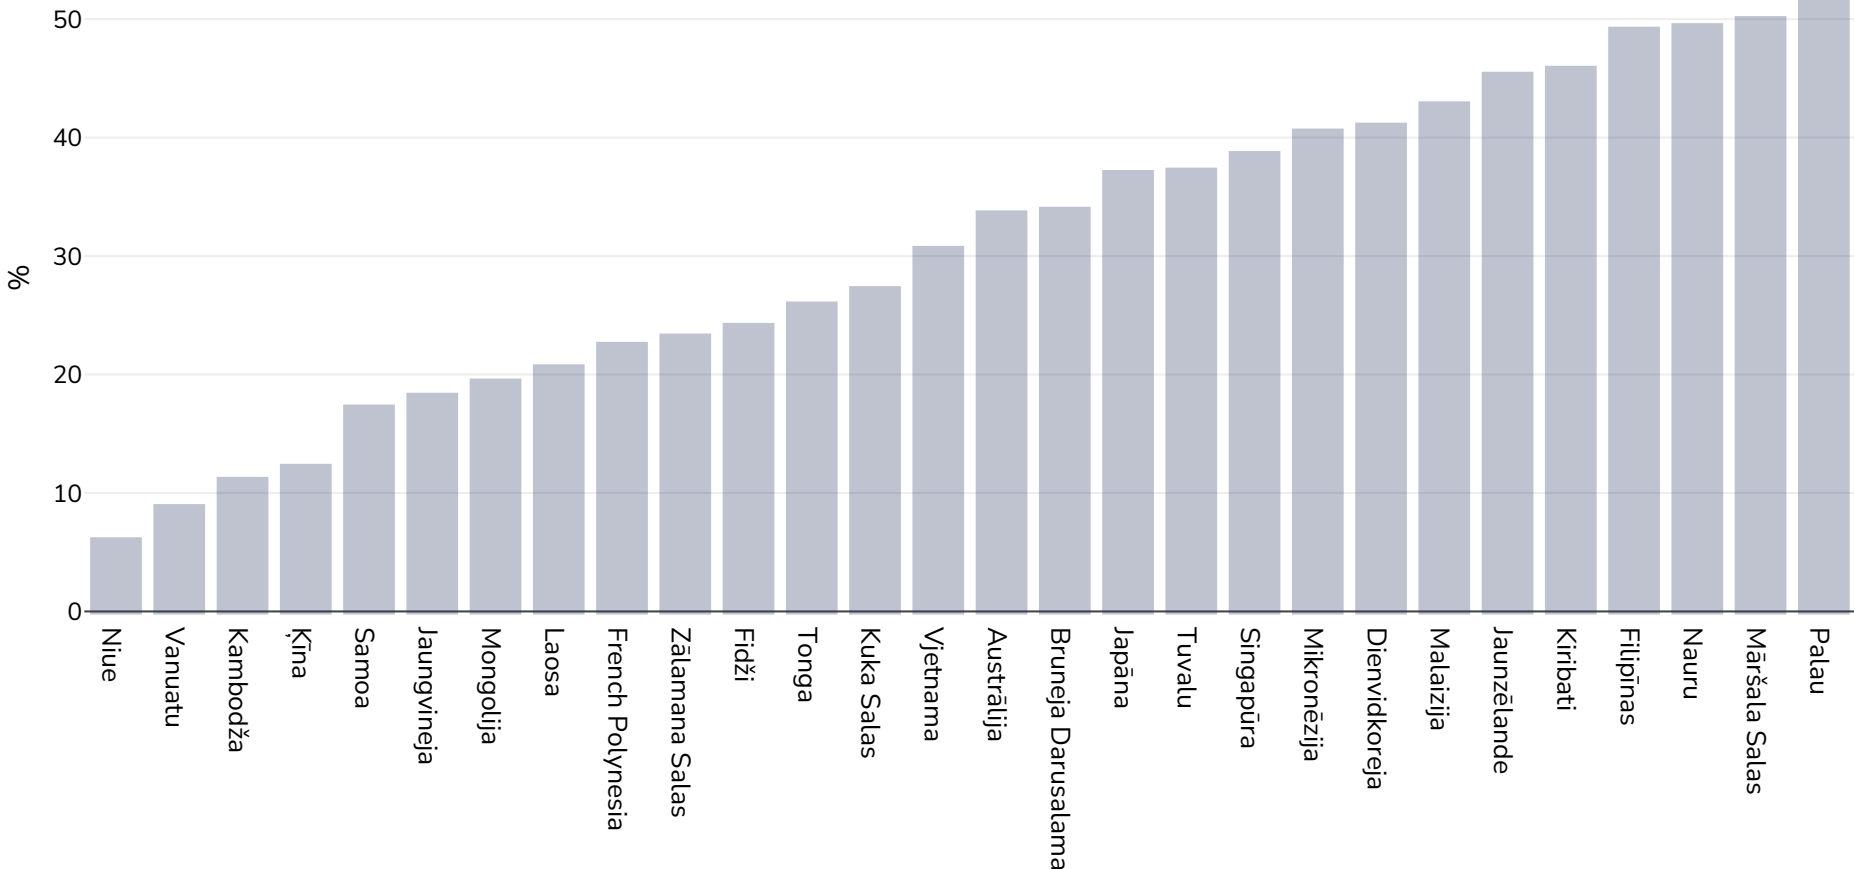

# PVO Klusā okeāna rietumu reģions: Insufficient activity

Sievietes, 2016

Atsauces:

Guthold R, Stevens GA, Riley LM, Bull FC. Worldwide trends in insufficient physical activity from 2001 to 2016: a pooled analysis of 358 population-based surveys with 1.9 million participants. Lancet 2018 [http://dx.doi.org/10.1016/S2214-109X\(18\)30357-7](http://dx.doi.org/10.1016/S2214-109X(18)30357-7)