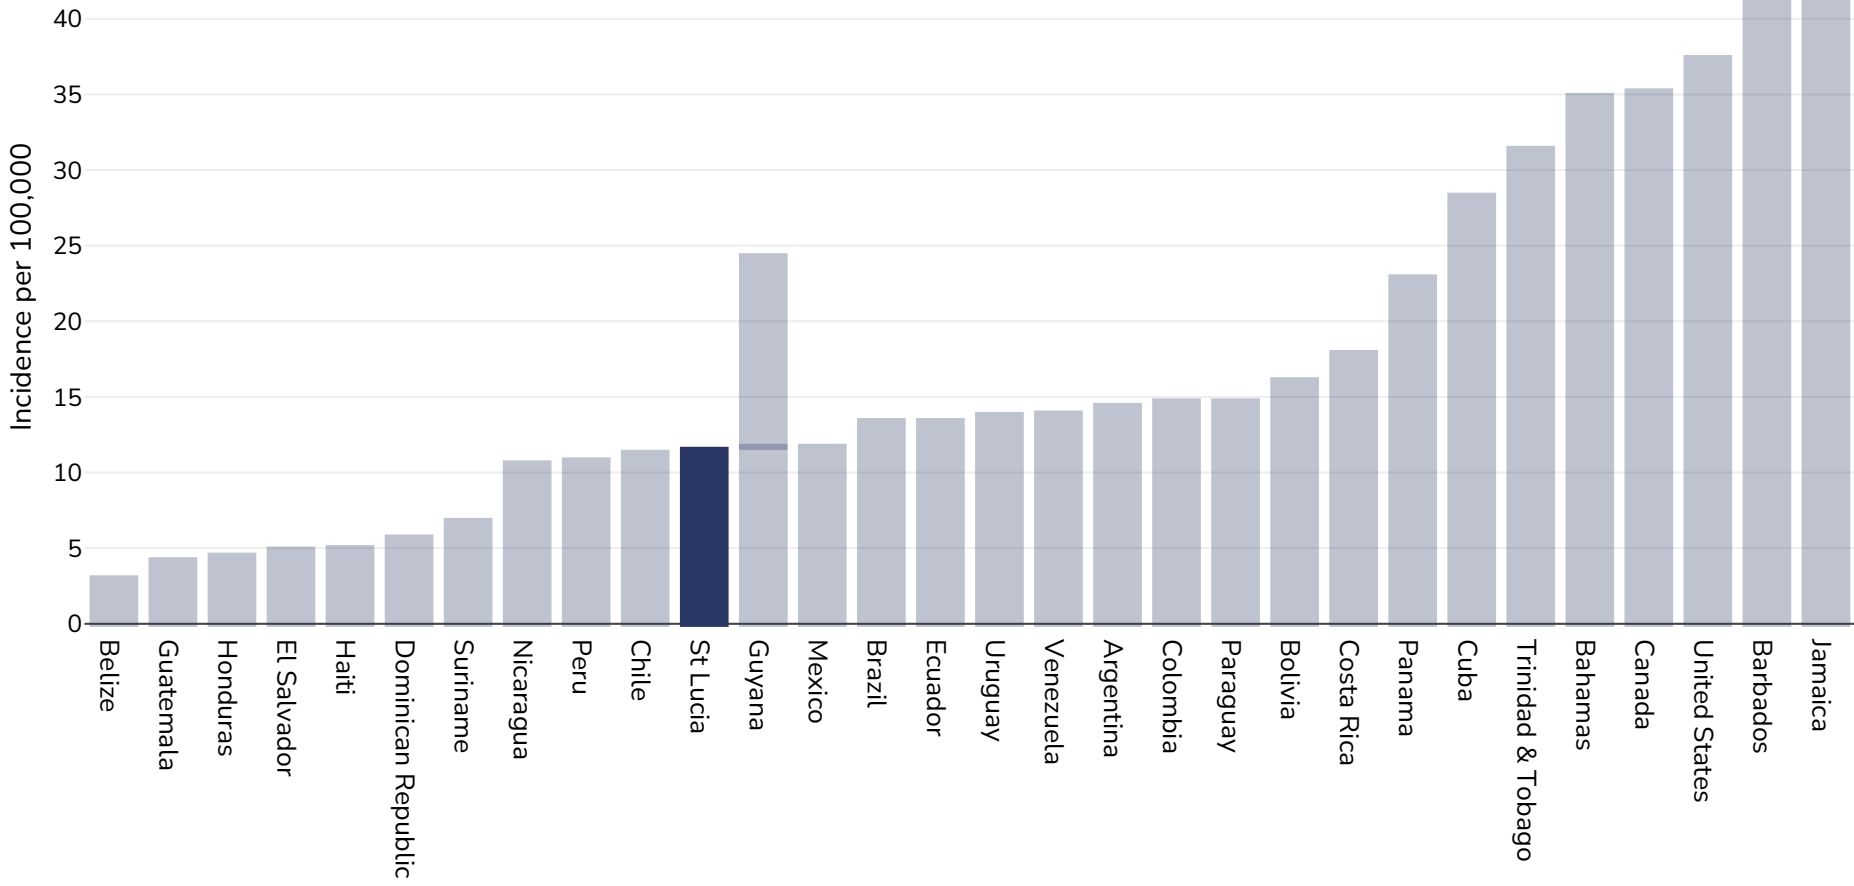

# Saint Lucia: Cancer of the uterus

Women, 2020-2022

**Age:** 20+

**Area covered:** National

**References:** Ferlay J, Ervik M, Lam F, Colombet M, Mery L, Piñeros M, Znaor A, Soerjomataram I, Bray F (2020). Global Cancer Observatory: Cancer Today. Lyon, France: International Agency for Research on Cancer. Available from: <https://gco.iarc.fr/today>, accessed 10.01.2301

**Definitions:** Age-standardized incidence rates per 100 000