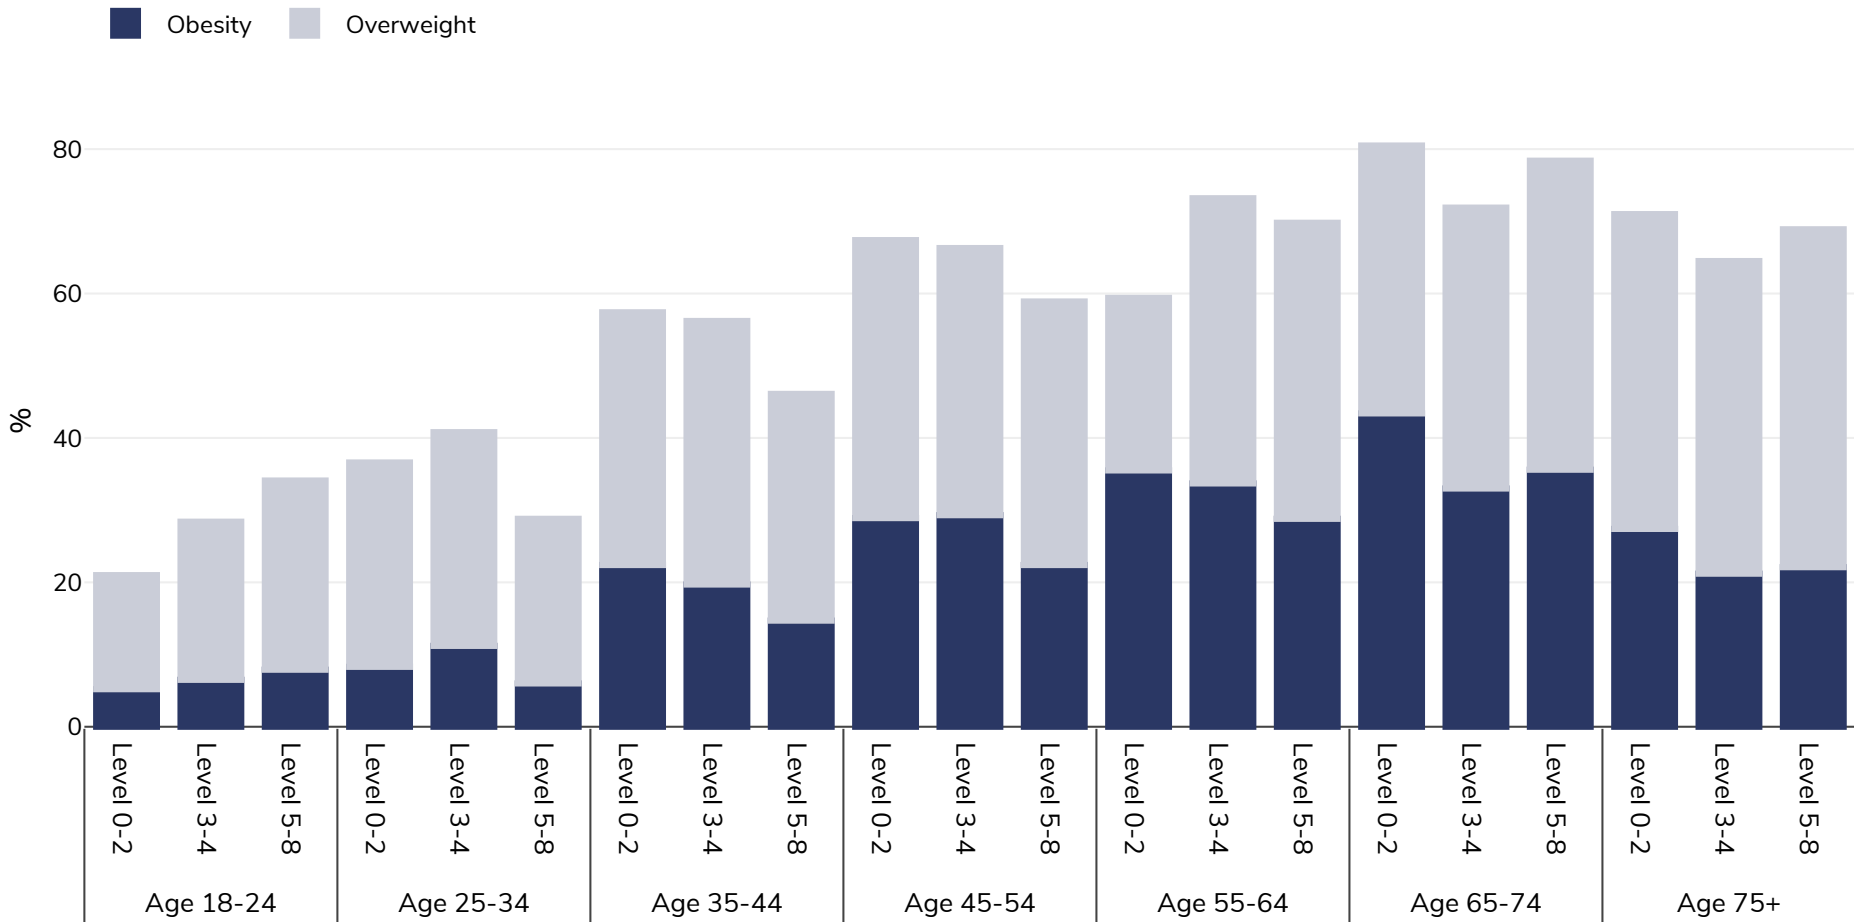

Estonia: Overweight/obesity by age and education

Adults, 2019

Survey type: Self-reported

Area covered: National

References: Eurostat 2019. Available at https://appsso.eurostat.ec.europa.eu/nui/show.do?dataset=hlth_ehis_bm1e&lang=en (last accessed 09.08.21).

Notes: NB. Some age ranges missing due to insufficient data to display by age & educational status

Unless otherwise noted, overweight refers to a BMI between 25kg and 29.9kg/m², obesity refers to a BMI greater than 30kg/m².