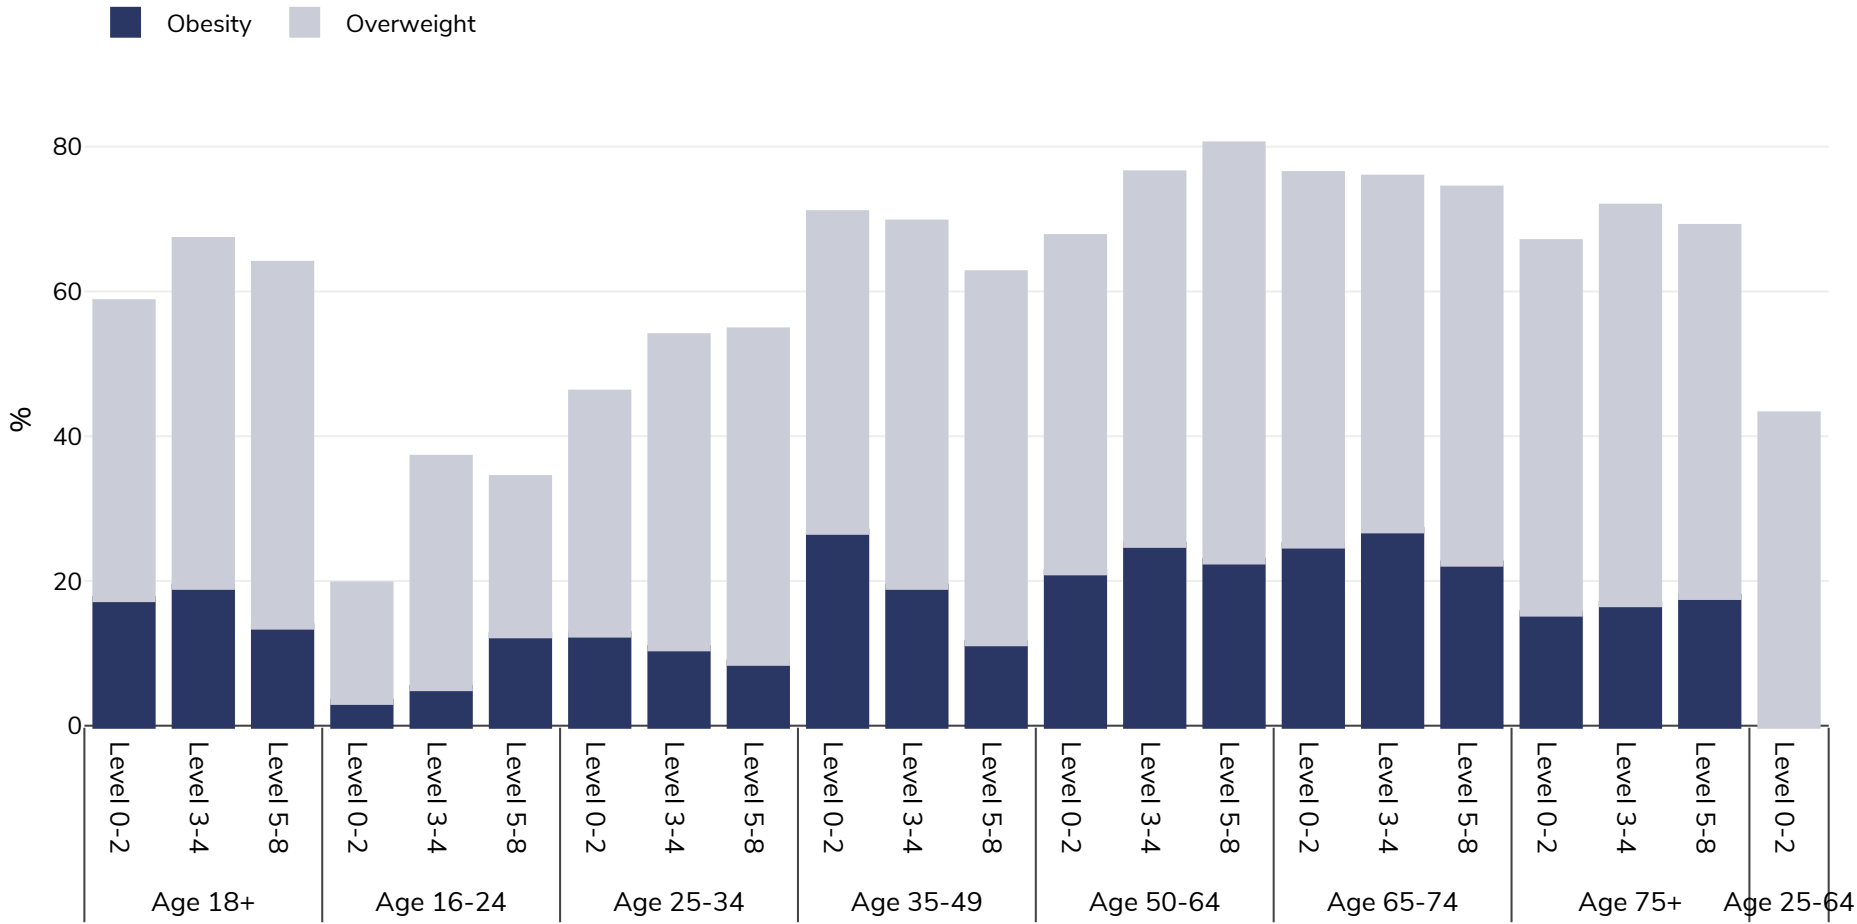

Poland: Overweight/obesity by age and education

Men, 2017

Survey type: Self-reported

Area covered: National

References: 2017 - Education EUROSTAT Database http://appsso.eurostat.ec.europa.eu/nui/show.do?dataset=ilc_hch10&lang=en (last accessed 25.08.20)

Unless otherwise noted, overweight refers to a BMI between 25kg and 29.9kg/m², obesity refers to a BMI greater than 30kg/m².