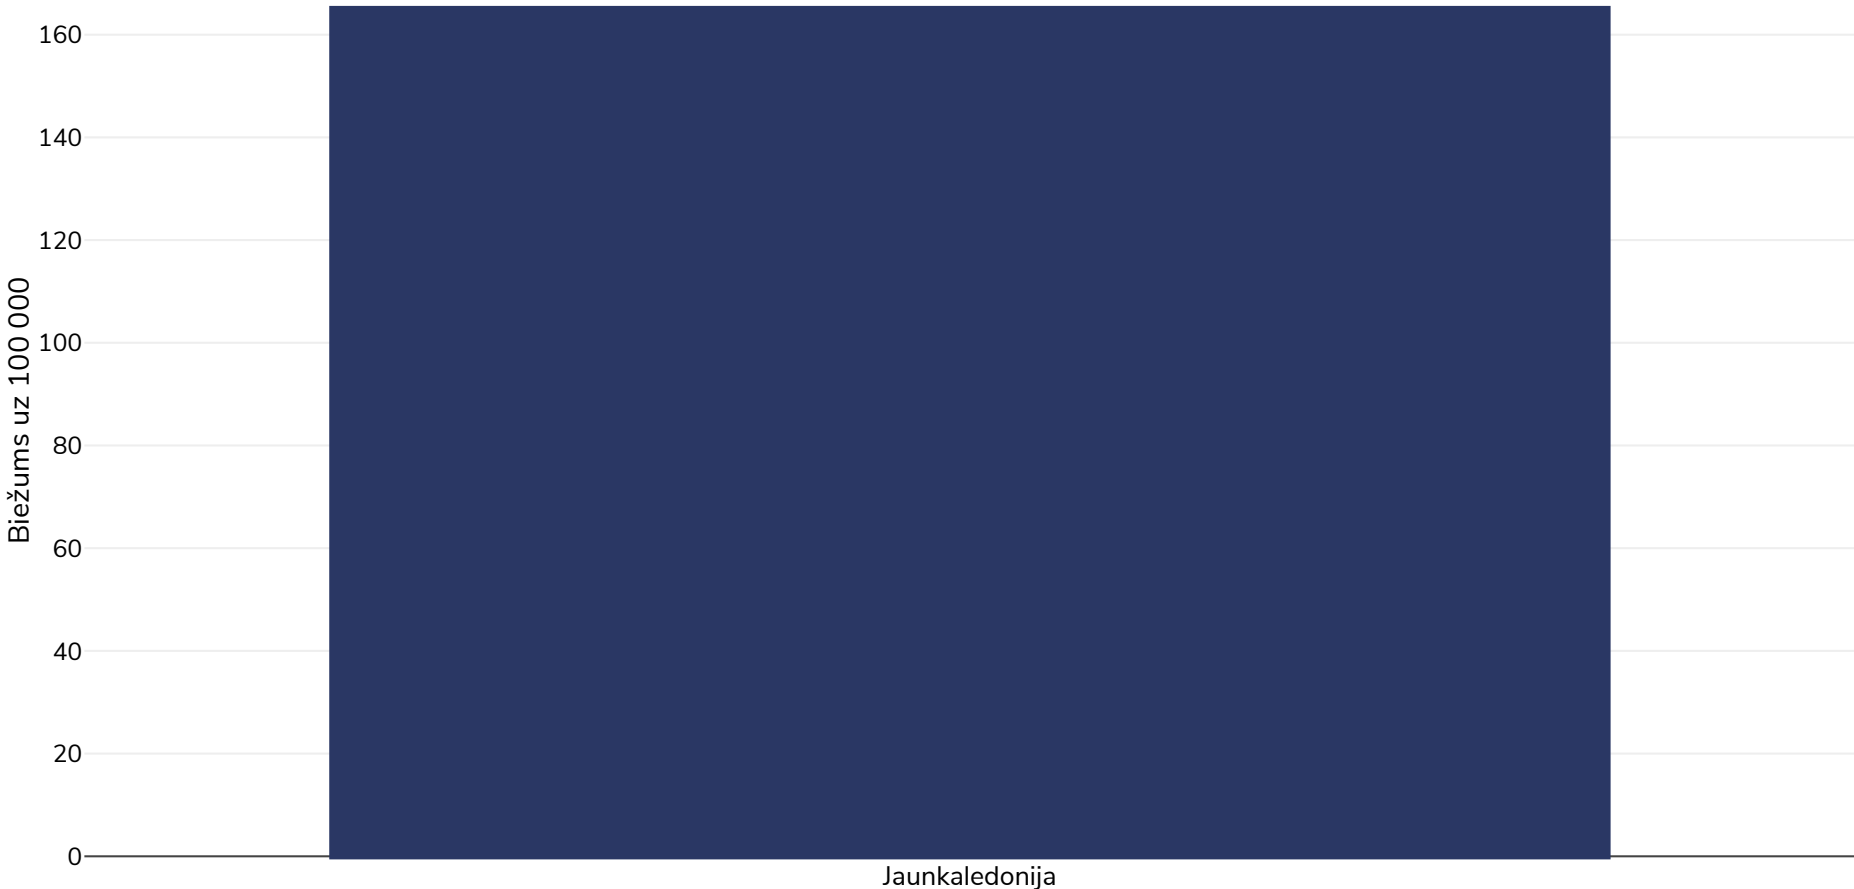

Jaunkaledonija: Breast cancer

Sievietes, 2020

Vecums: 20+

Aptvertā teritorija: Valsts

Atsauces: Ferlay J, Ervik M, Lam F, Colombet M, Mery L, Piñeros M, Znaor A, Soerjomataram I, Bray F (2020). Global Cancer Observatory: Cancer Today. Lyon, France: International Agency for Research on Cancer. Available from: <https://gco.iarc.fr/today>, accessed 10.01.2145