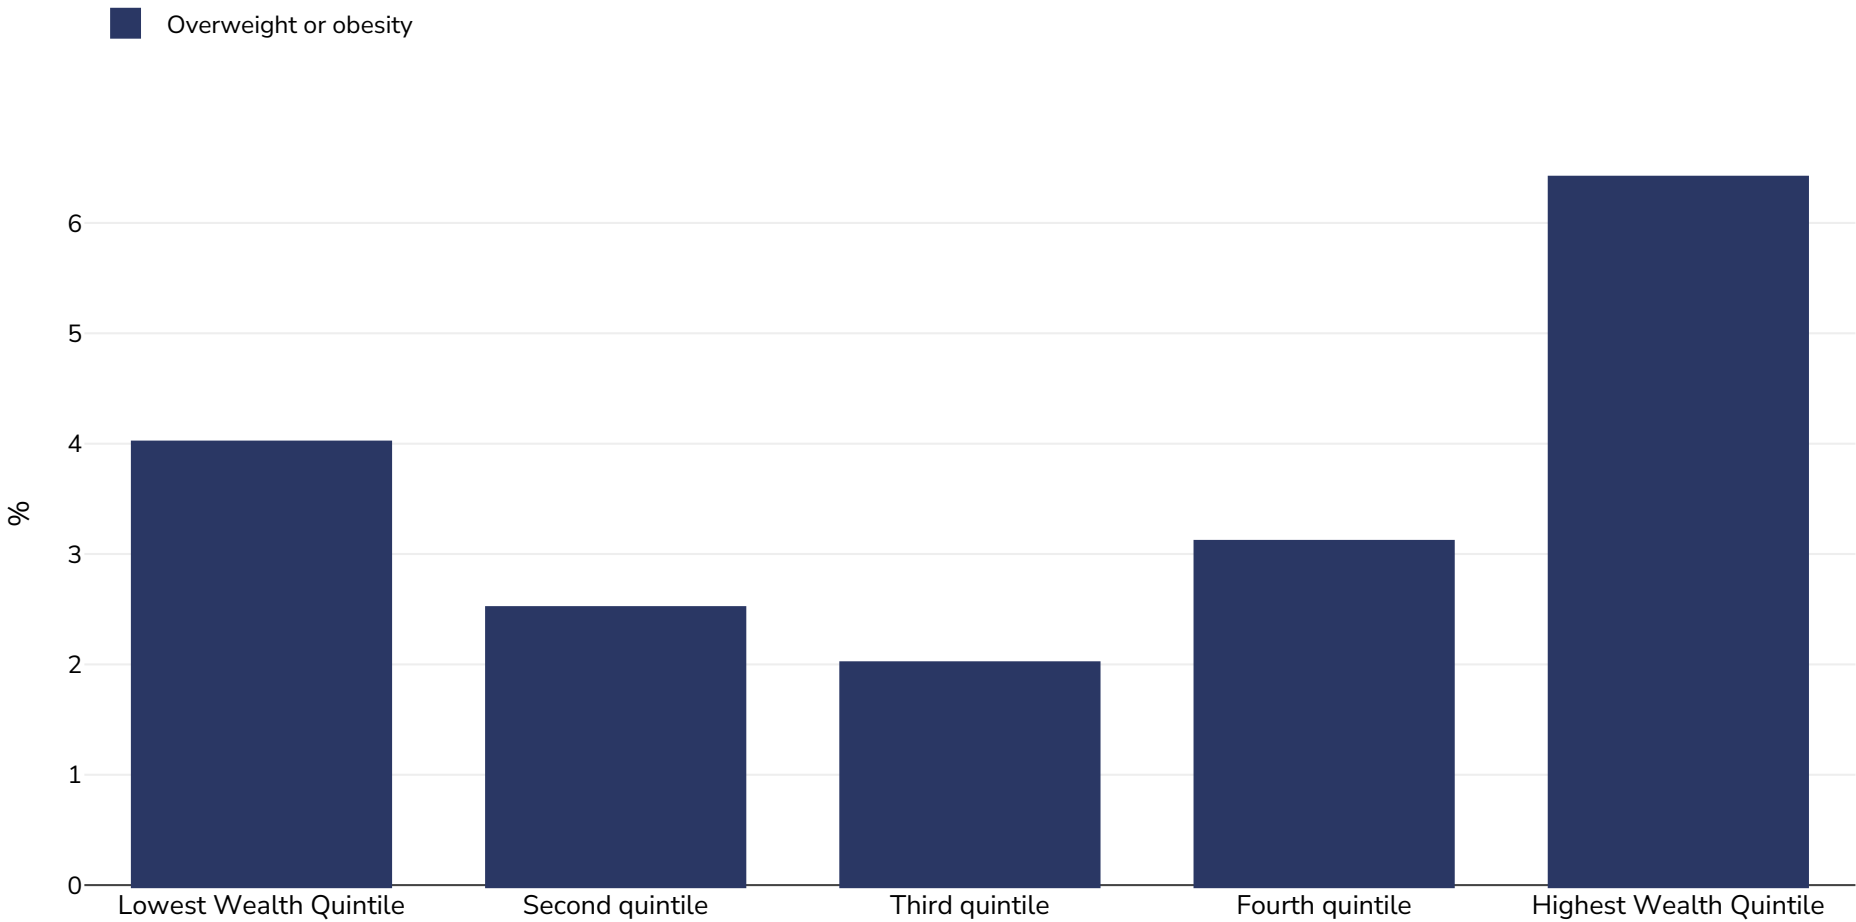

Laos: Overweight/obesity by socio-economic group

Infants, 2017

Sample size: 11359

References: MICS-DHS: Lao Social Indicator Survey II 2017, Survey Findings Report. Vientiane, Lao PDR: Lao Statistics Bureau and UNICEF