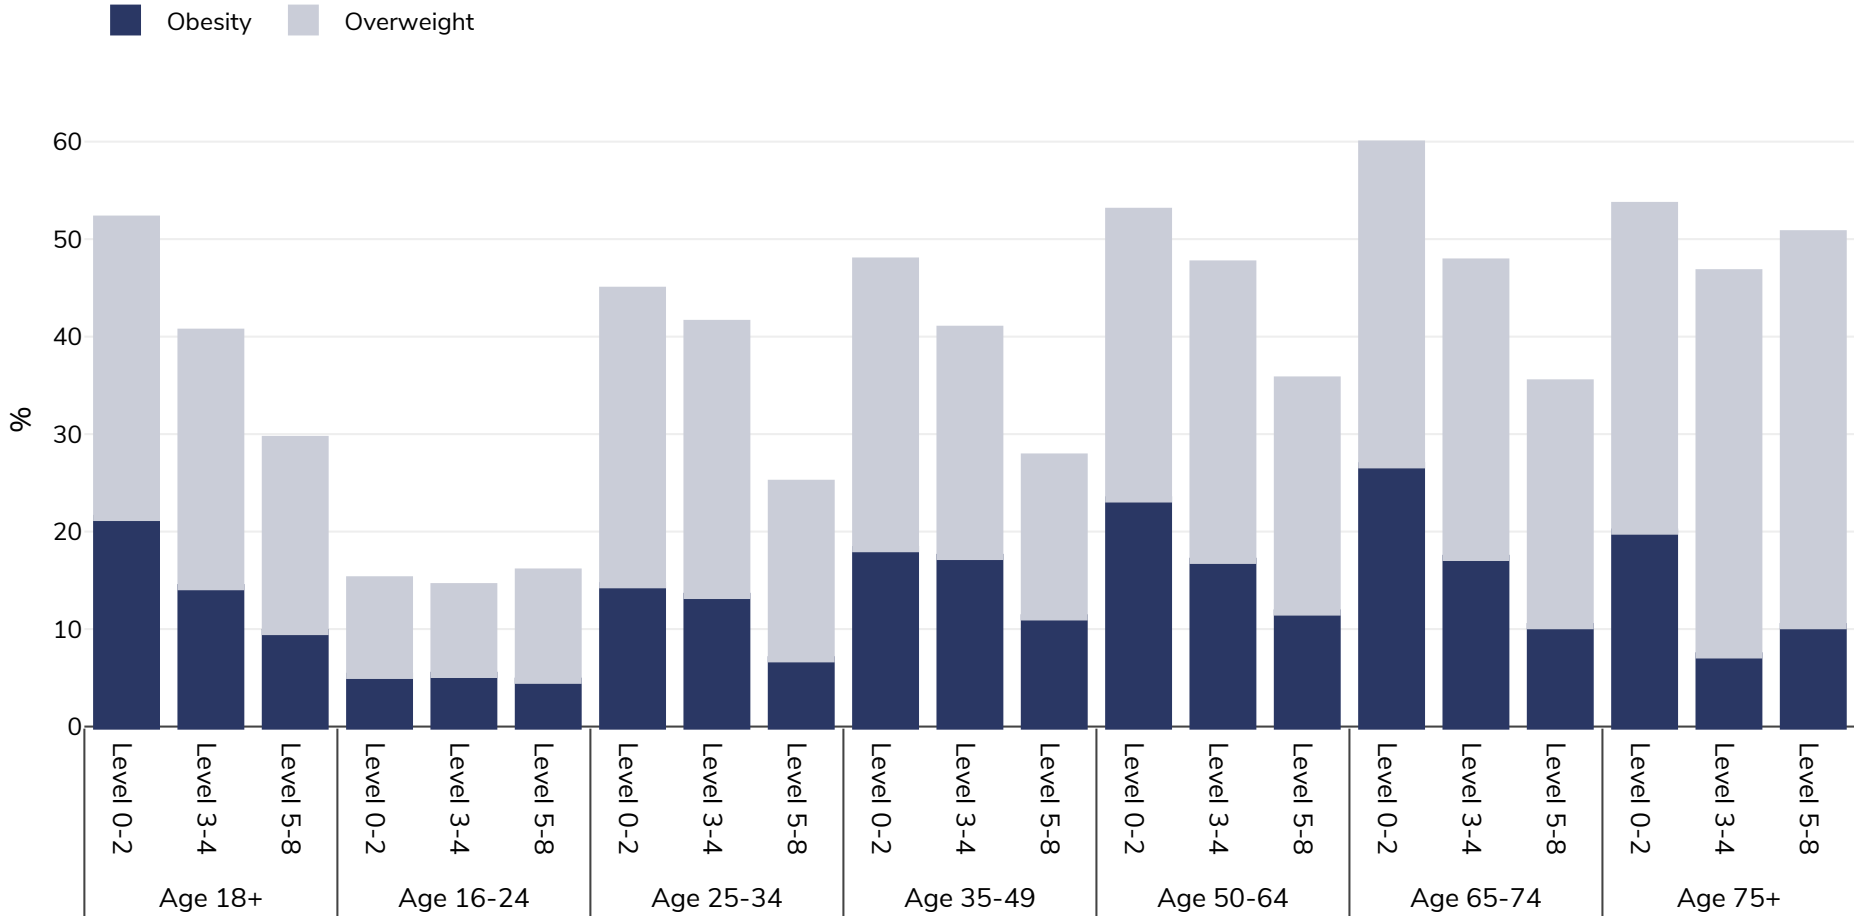

# France: Overweight/obesity by age and education

Women, 2017

Survey type: Self-reported

Area covered: National

References: EUROSTAT Database [http://appsso.eurostat.ec.europa.eu/nui/show.do?dataset=ilc\\_hch10&lang=en](http://appsso.eurostat.ec.europa.eu/nui/show.do?dataset=ilc_hch10&lang=en) (last accessed 25.08.20)

Unless otherwise noted, overweight refers to a BMI between 25kg and 29.9kg/m<sup>2</sup>, obesity refers to a BMI greater than 30kg/m<sup>2</sup>.