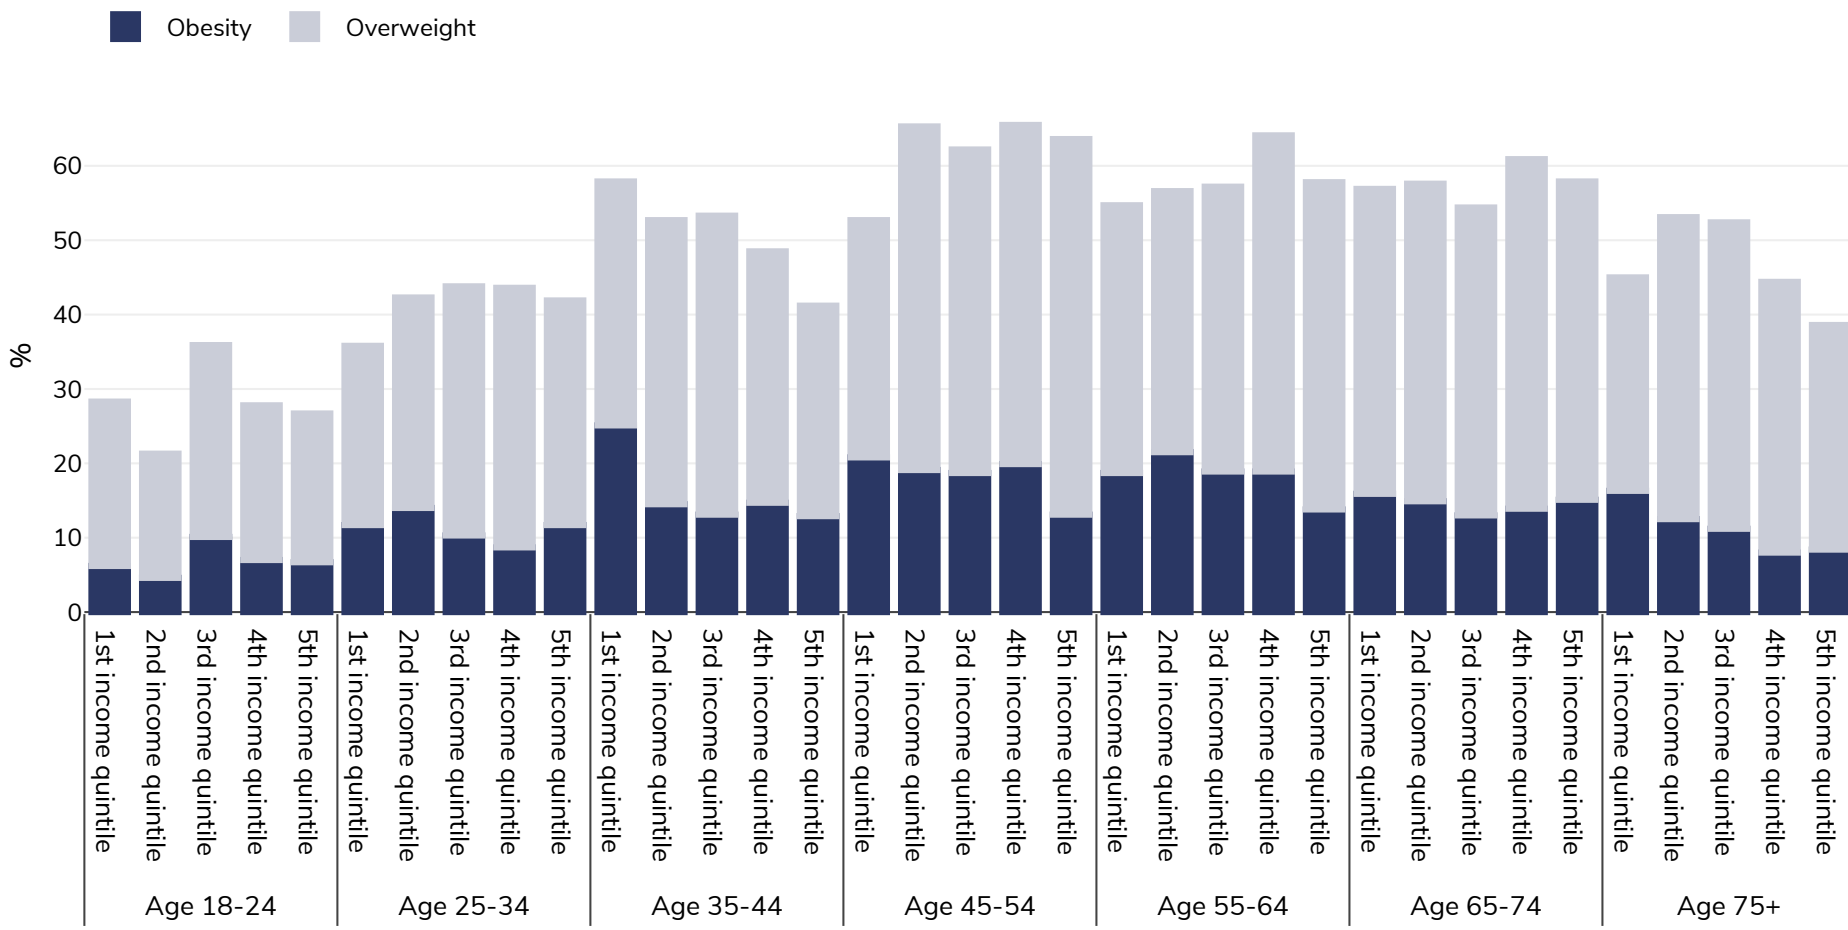

Norway: Overweight/obesity by age and socio-economic group

Adults, 2019

Survey type: Self-reported

Area covered: National

References: Eurostat 2019. Available at https://appsso.eurostat.ec.europa.eu/nui/show.do?dataset=hlth_ehis_bm1i&lang=en (last accessed 09.08.21).

Unless otherwise noted, overweight refers to a BMI between 25kg and 29.9kg/m², obesity refers to a BMI greater than 30kg/m².