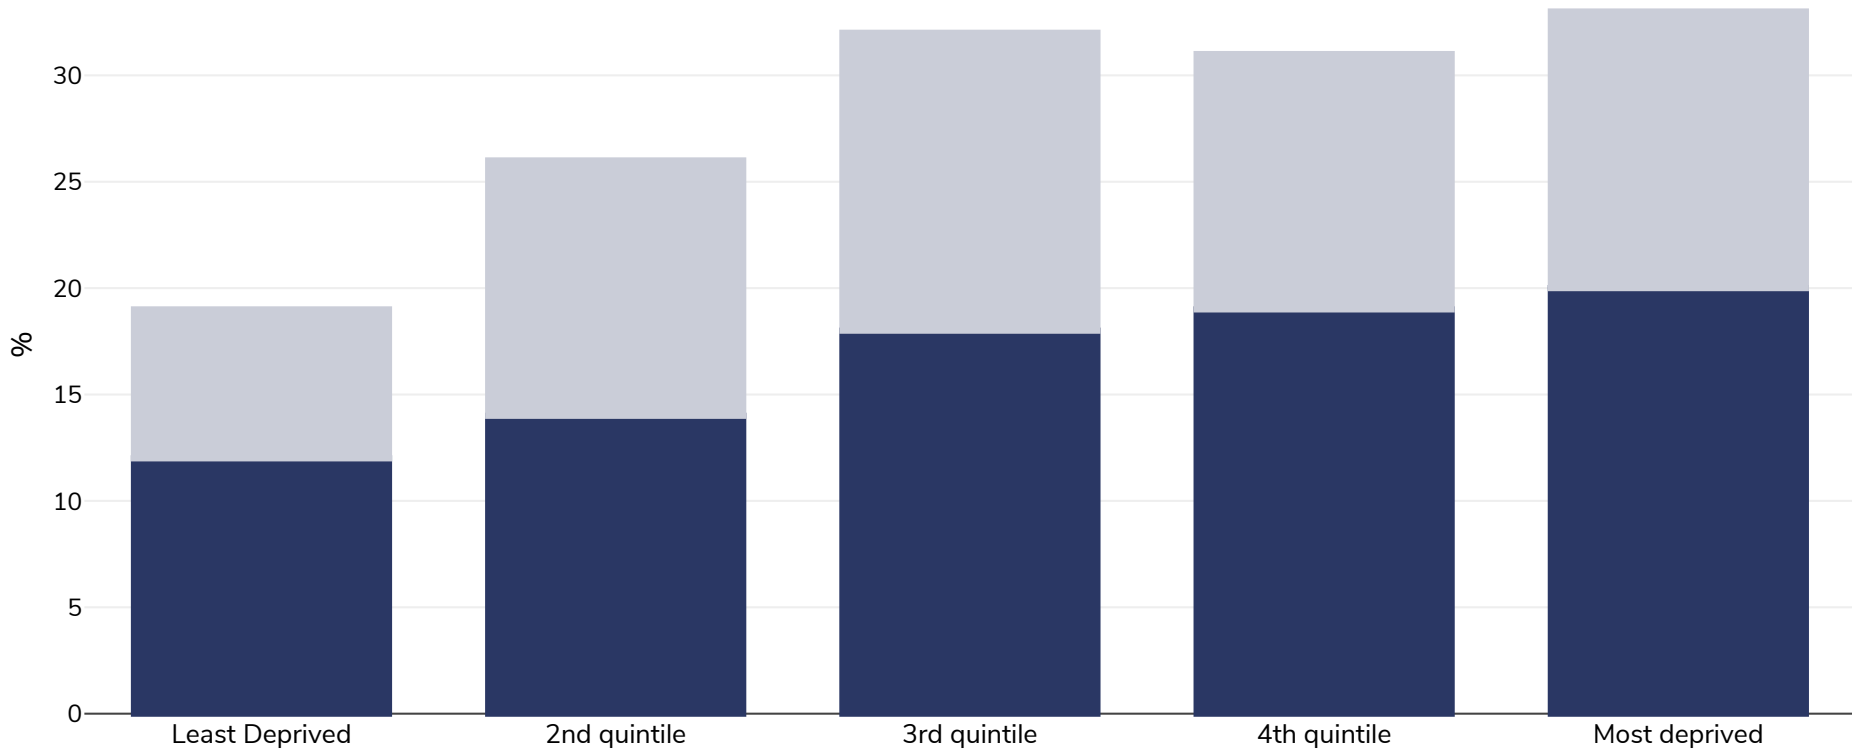

England: Overweight/obesity by socio-economic group

Boys, 2017

■ Obesity ■ Overweight

Survey type:	Measured
Age:	2-15
Sample size:	2581
Area covered:	National
References:	Health Survey for England 2017 https://digital.nhs.uk/data-and-information/publications/statistical/health-survey-for-england/2017 [Accessed 7th January 2019].
Notes:	85th and 95th Centile cut-offs used.
Cutoffs:	Other