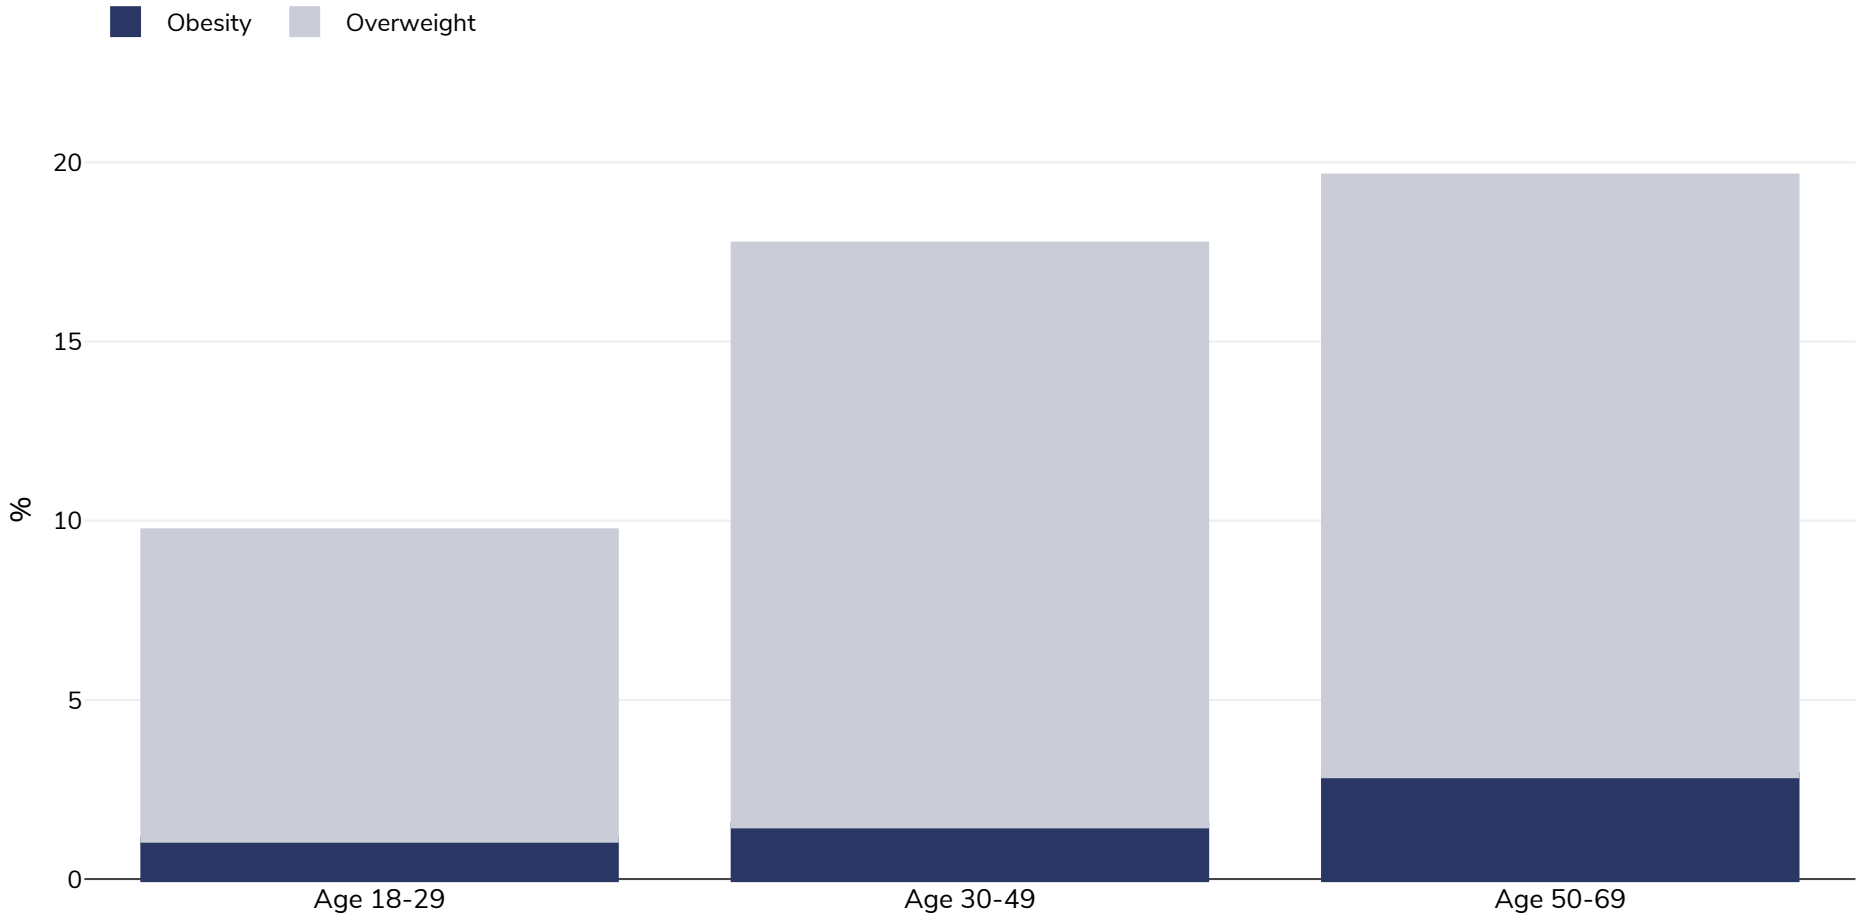

Vietnam: Overweight/obesity by age

Adults, 2015

Survey type:	Measured
Sample size:	3037
Area covered:	National
References:	Vietnam STEPS Survey 2015, https://www.who.int/ncds/surveillance/steps/VietNam_2015_STEPS_Report.pdf
Notes:	Men = 1316, Women = 1721

Unless otherwise noted, overweight refers to a BMI between 25kg and 29.9kg/m², obesity refers to a BMI greater than 30kg/m².