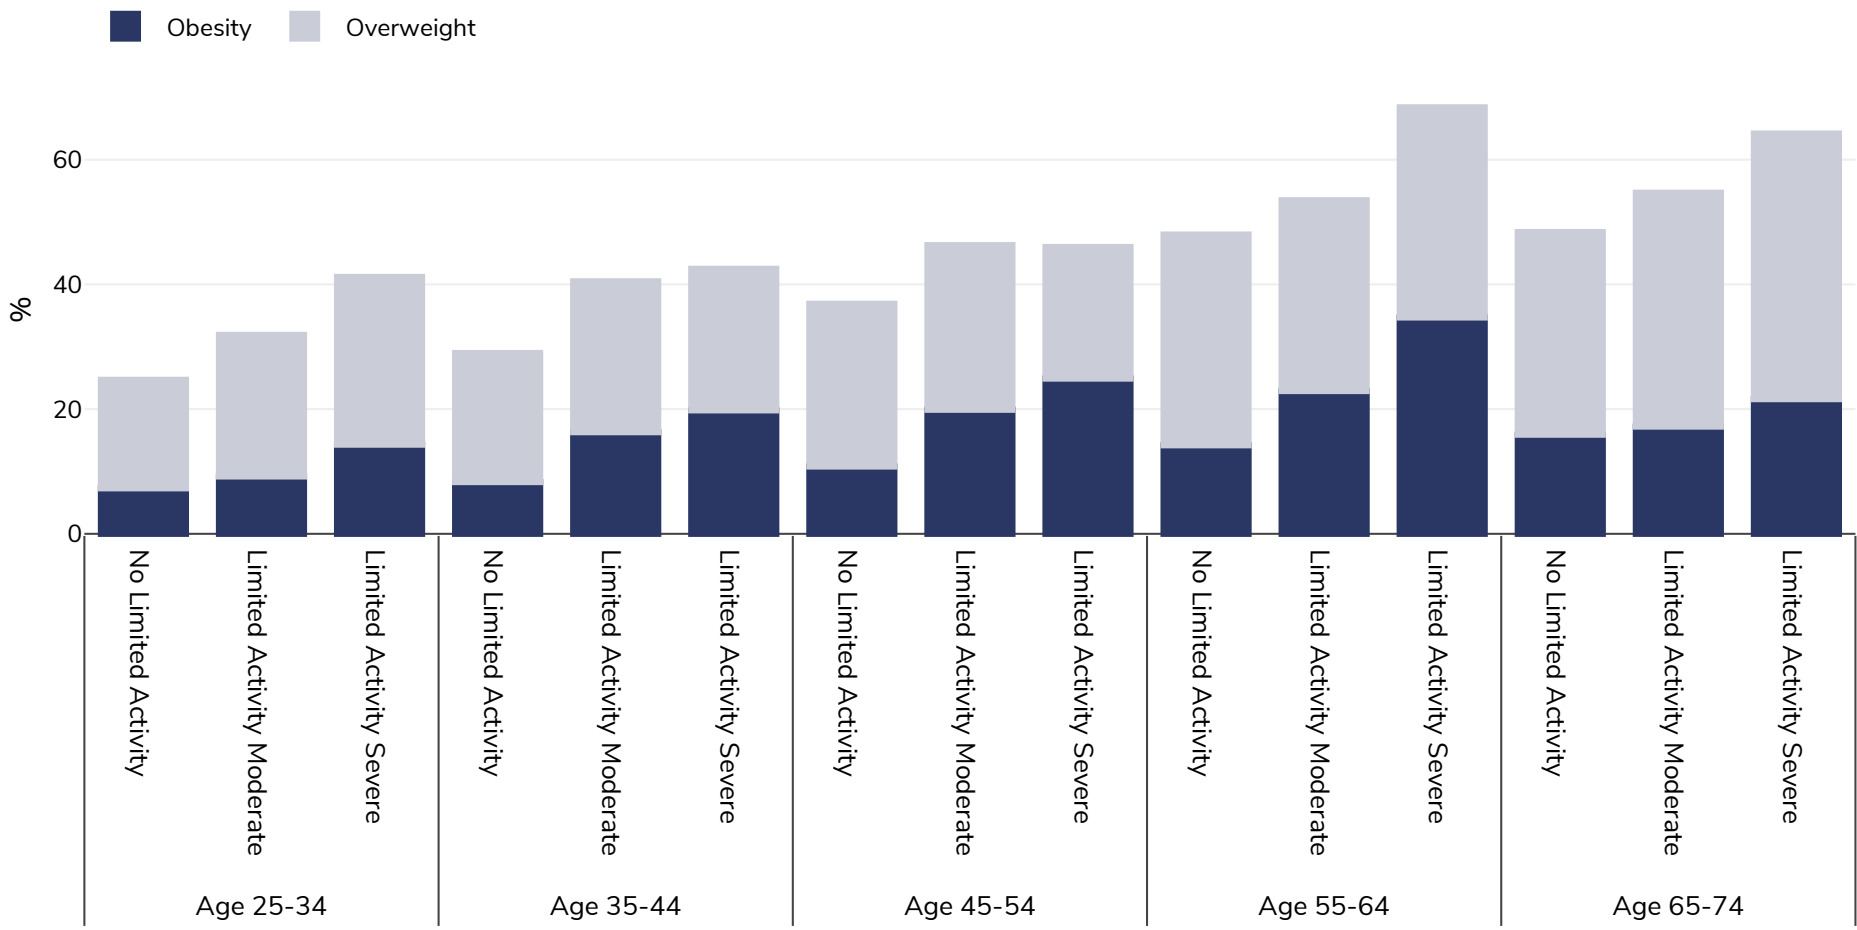

# Austria: Overweight/obesity by age and limited activity

Women, 2014

Survey type: Self-reported

Area covered: National

References: Eurostat 2014 available at <https://appsso.eurostat.ec.europa.eu/nui/submitViewTableAction.do> (last accessed 06.10.21)

Unless otherwise noted, overweight refers to a BMI between 25kg and 29.9kg/m<sup>2</sup>, obesity refers to a BMI greater than 30kg/m<sup>2</sup>.