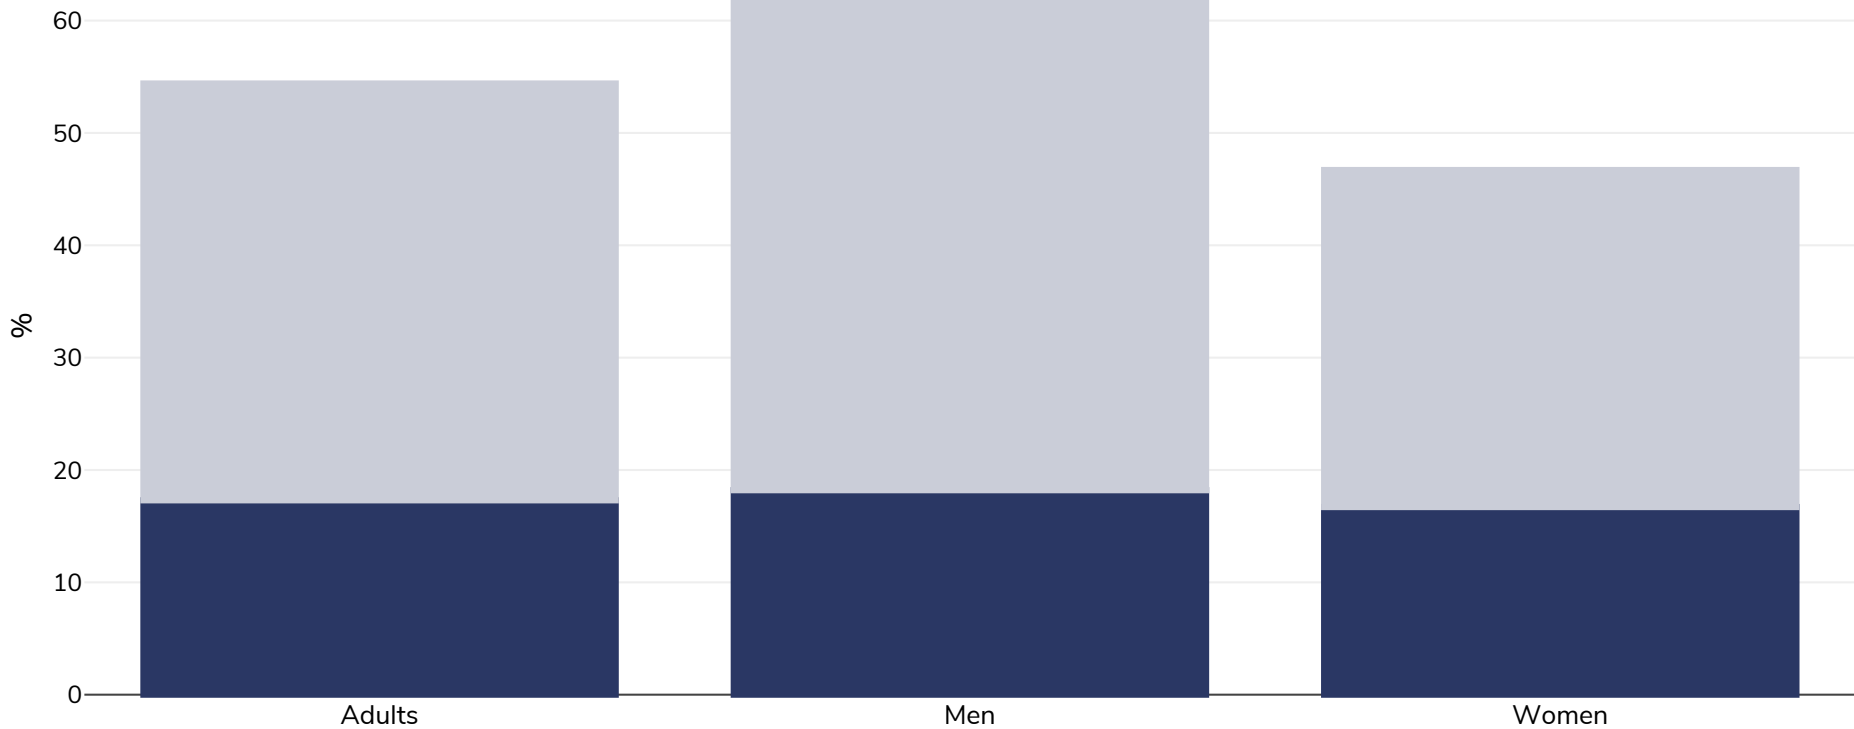

# Spain: Obesity prevalence

Adults, 2017

■ Obesity ■ Overweight

Survey type: Self-reported

Age: 18+

Sample size: 23089

Area covered: National

References: ENES 2017 available at <https://www.mscbs.gob.es/estadEstudios/estadisticas/encuestaNacional/encuesta2017.htm> (last accessed 03.03.21)

Notes: Sample size is for 15+ Years (only 18+ years included below)

Unless otherwise noted, overweight refers to a BMI between 25kg and 29.9kg/m<sup>2</sup>, obesity refers to a BMI greater than 30kg/m<sup>2</sup>.