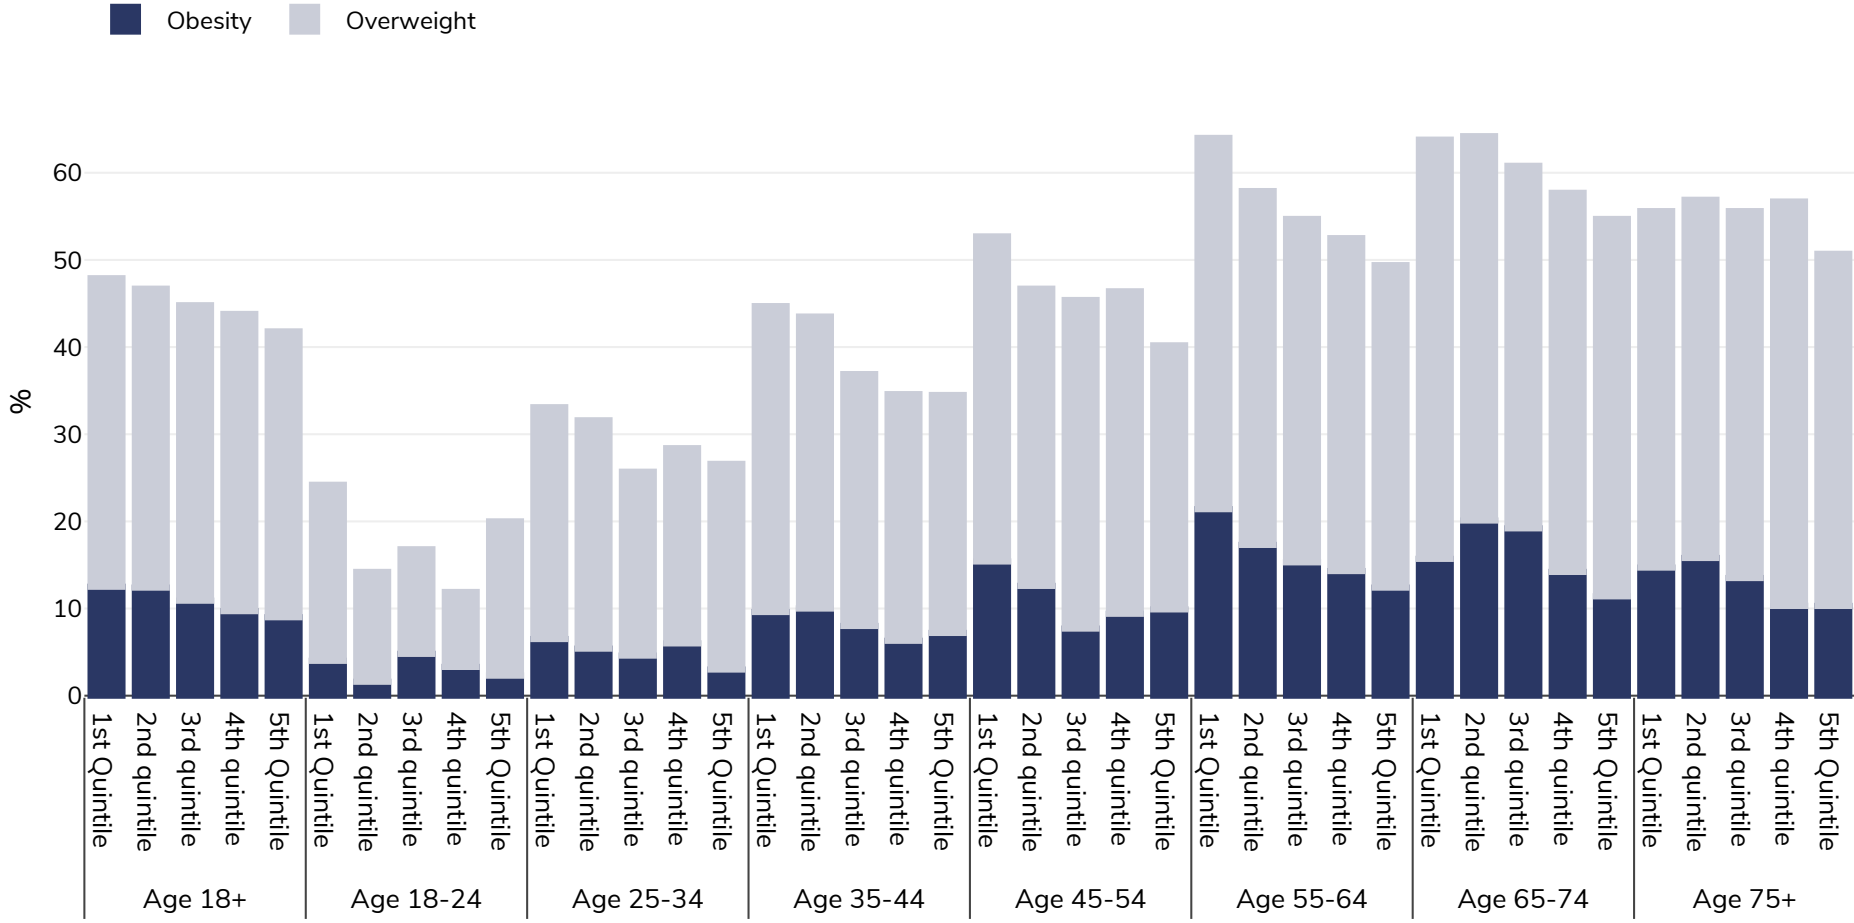

# Italy: Overweight/obesity by age and socio-economic group

Adults, 2014

Survey type: Self-reported

Area covered: National

References: Eurostat [http://appsso.eurostat.ec.europa.eu/nui/show.do?dataset=hlth\\_ehis\\_bm1i&lang=en](http://appsso.eurostat.ec.europa.eu/nui/show.do?dataset=hlth_ehis_bm1i&lang=en) (last accessed 25.08.20)

Unless otherwise noted, overweight refers to a BMI between 25kg and 29.9kg/m<sup>2</sup>, obesity refers to a BMI greater than 30kg/m<sup>2</sup>.