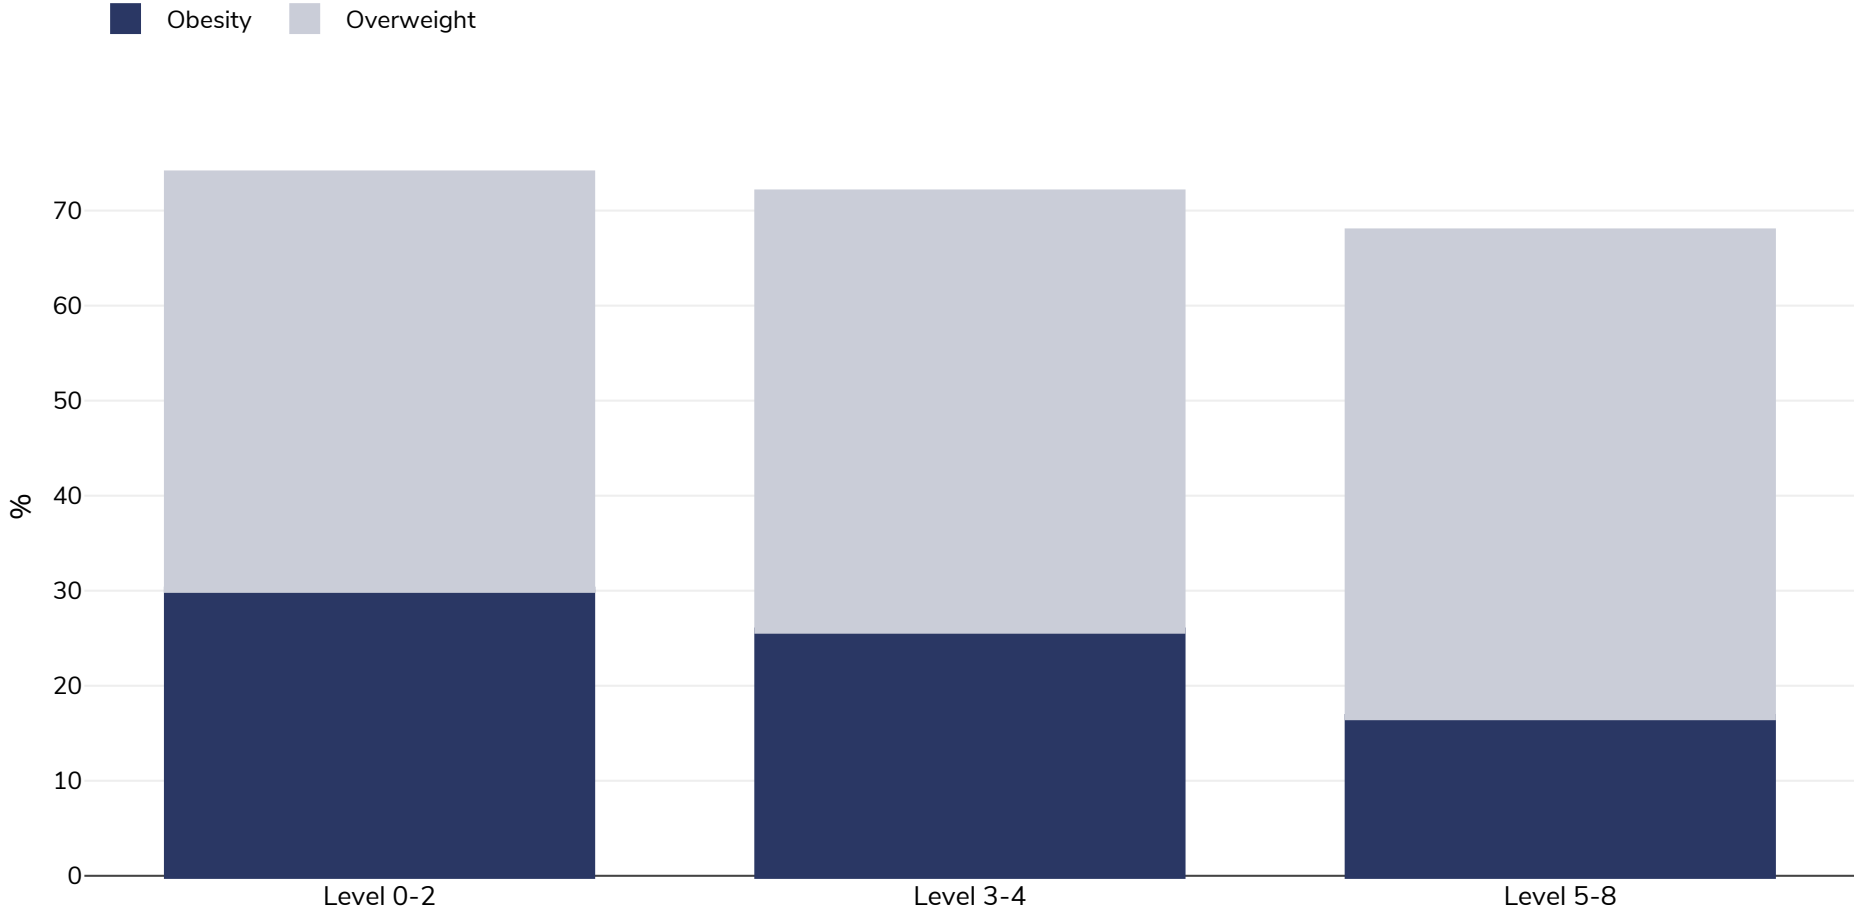

Iceland: Overweight/obesity by education

Men, 2019

Survey type: Self-reported

Age: 18+

Area covered: National

References: Eurostat 2019. Data available at https://ec.europa.eu/eurostat/databrowser/view/HLTH_EHIS_BM1E__custom_6689661/default/table?lang=en&page=time:2019 (Accessed on 28.06.23)

Unless otherwise noted, overweight refers to a BMI between 25kg and 29.9kg/m², obesity refers to a BMI greater than 30kg/m².