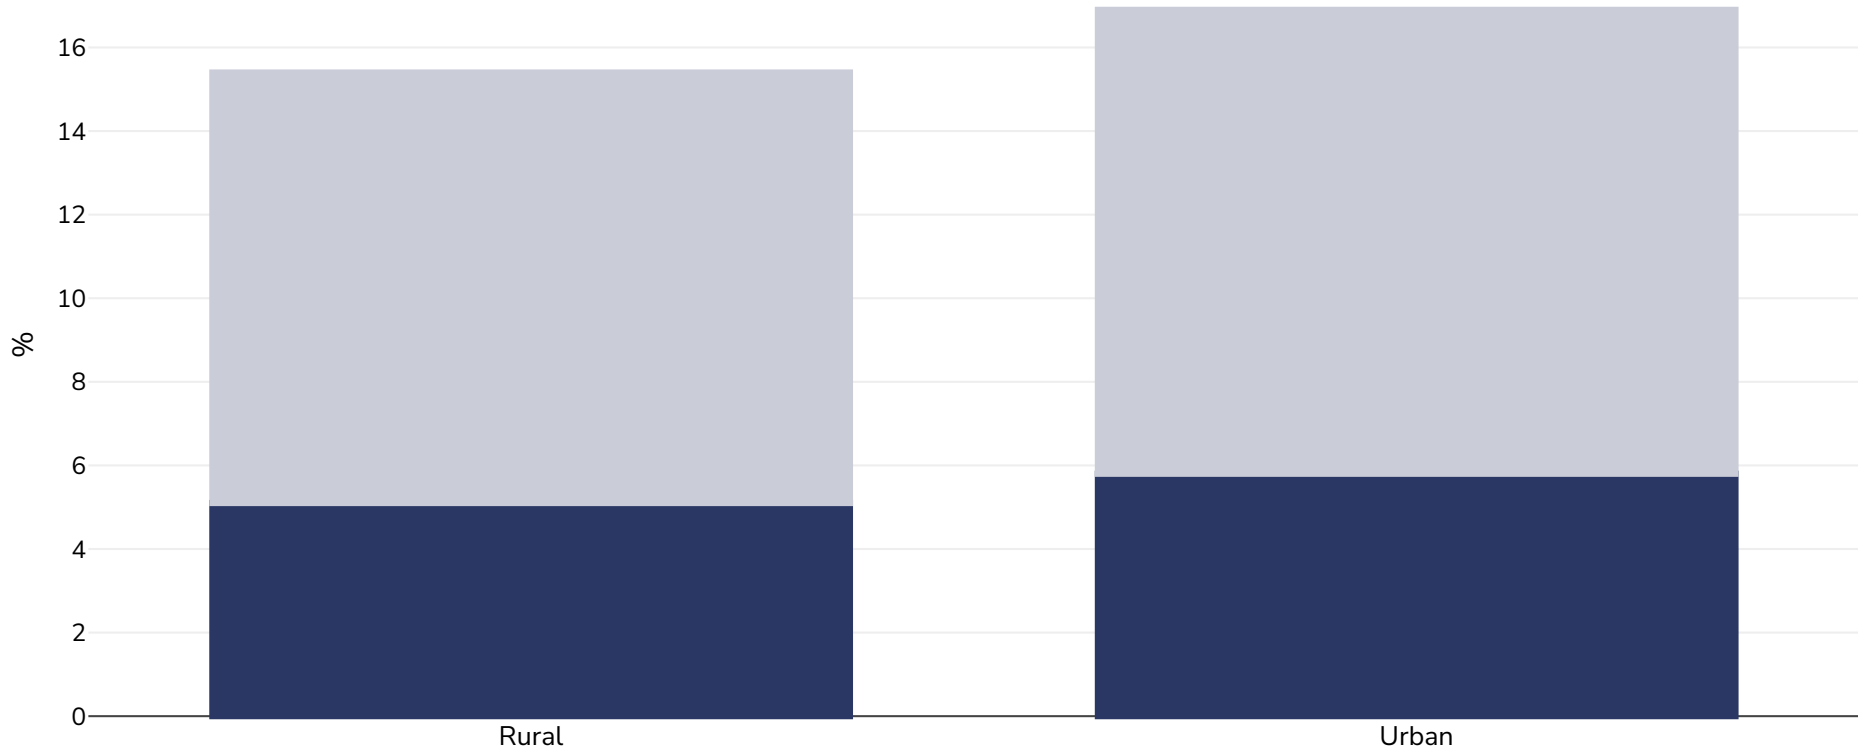

Lithuania: Overweight/obesity by region

Boys, 2010

■ Obesity ■ Overweight

Survey type:	Measured
Age:	9-10
Sample size:	4810
References:	http://vddb.laba.lt/fedora/get/LT-eLABa-0001:E.02~2013~D_20130919_143656-85087/DS.005.0.02.ETD (last accessed 9th June 2015)
Cutoffs:	IOTF