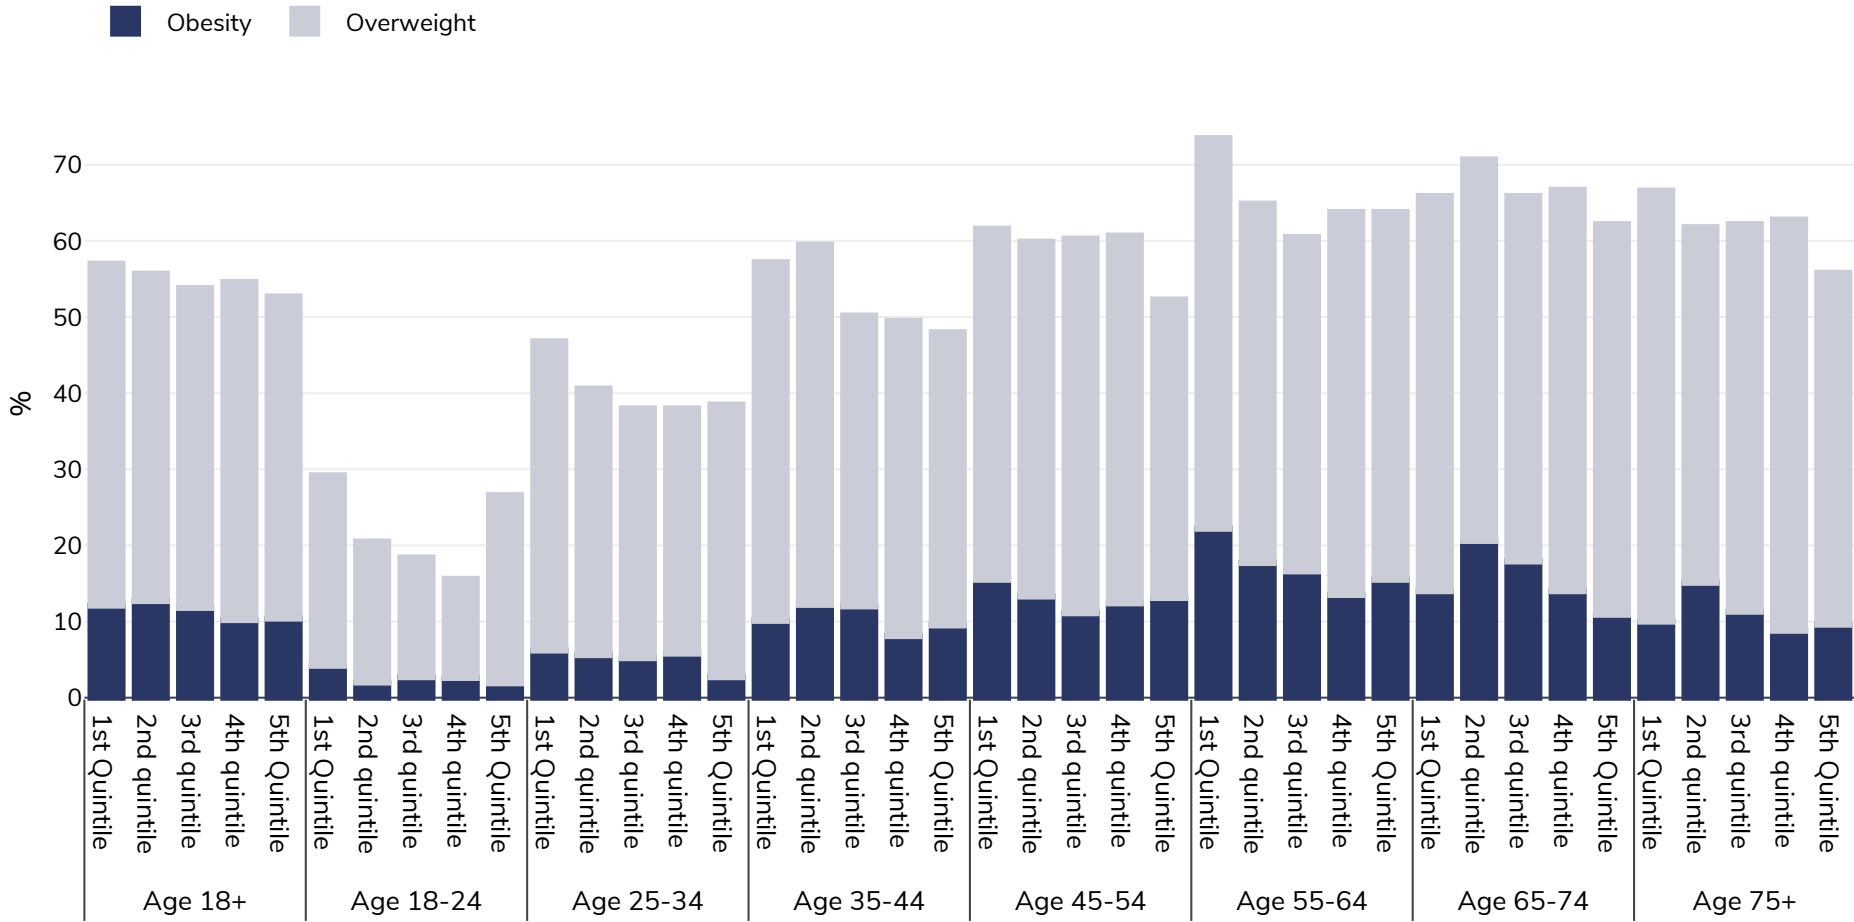

# Italy: Overweight/obesity by age and socio-economic group

Men, 2014

Survey type: Self-reported

Area covered: National

References: Eurostat [http://appsso.eurostat.ec.europa.eu/nui/show.do?dataset=hlth\\_ehis\\_bm1i&lang=en](http://appsso.eurostat.ec.europa.eu/nui/show.do?dataset=hlth_ehis_bm1i&lang=en) (last accessed 25.08.20)

Unless otherwise noted, overweight refers to a BMI between 25kg and 29.9kg/m<sup>2</sup>, obesity refers to a BMI greater than 30kg/m<sup>2</sup>.