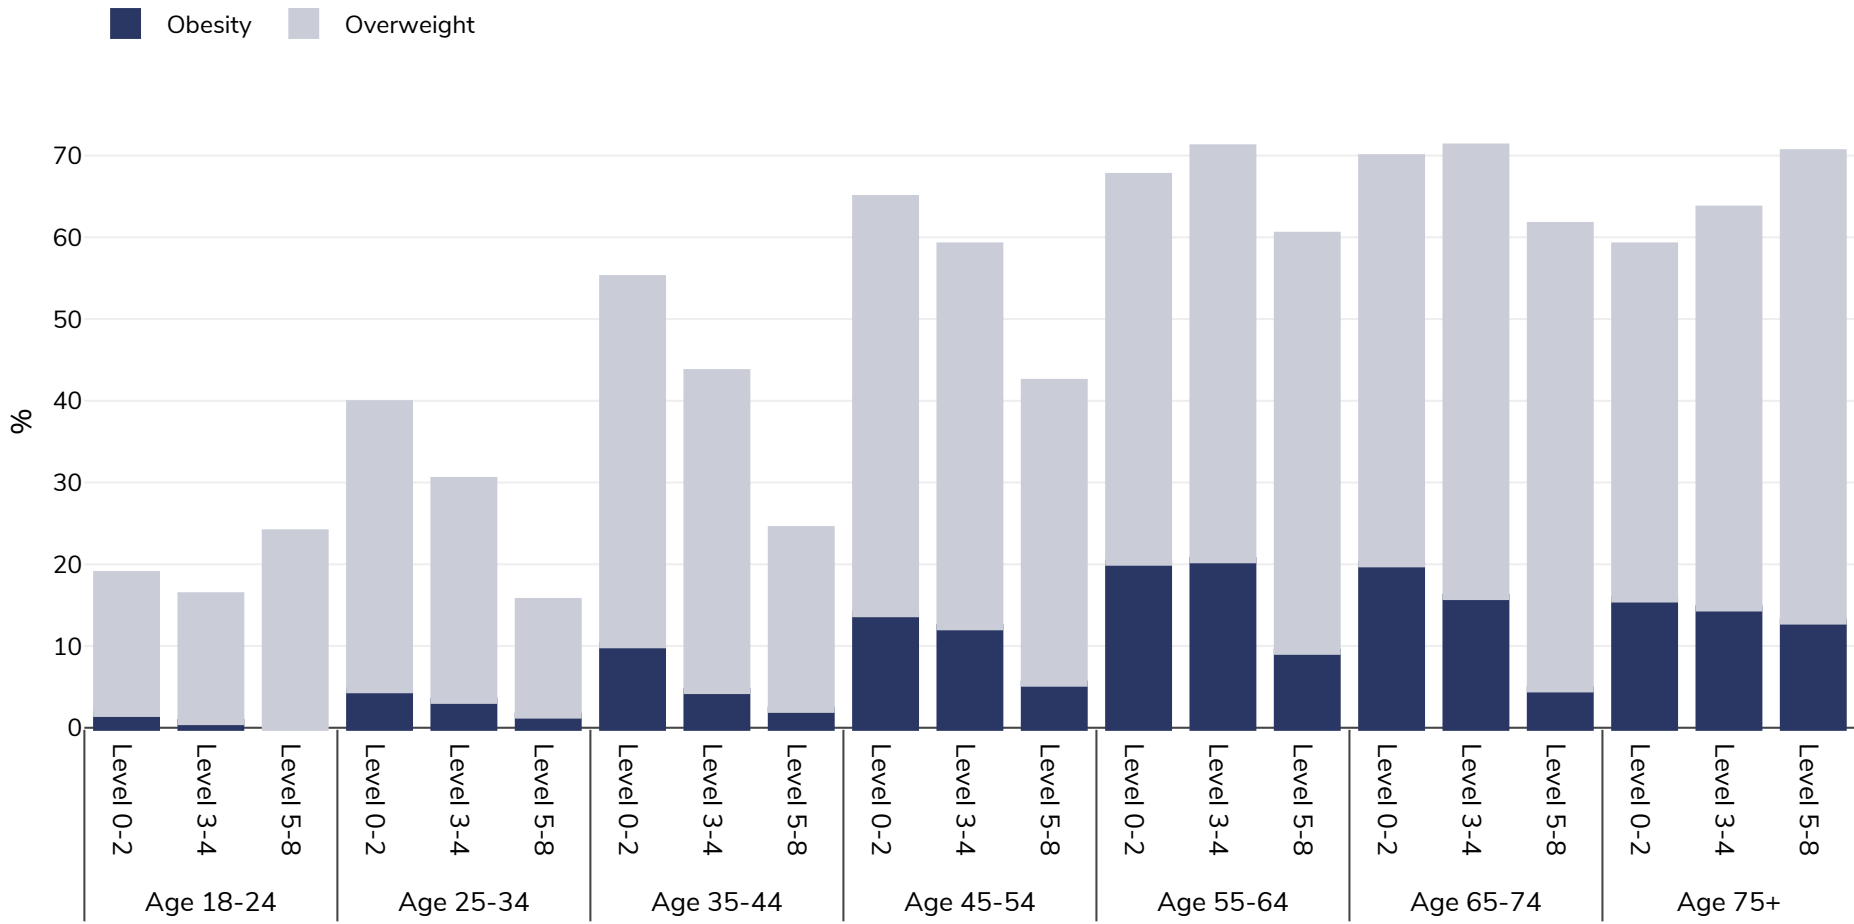

Romania: Overweight/obesity by age and education

Women, 2019

Survey type: Self-reported

Area covered: National

References: Eurostat 2019. Available at https://appsso.eurostat.ec.europa.eu/nui/show.do?dataset=hlth_ehis_bm1e&lang=en (last accessed 09.08.21).

Unless otherwise noted, overweight refers to a BMI between 25kg and 29.9kg/m², obesity refers to a BMI greater than 30kg/m².