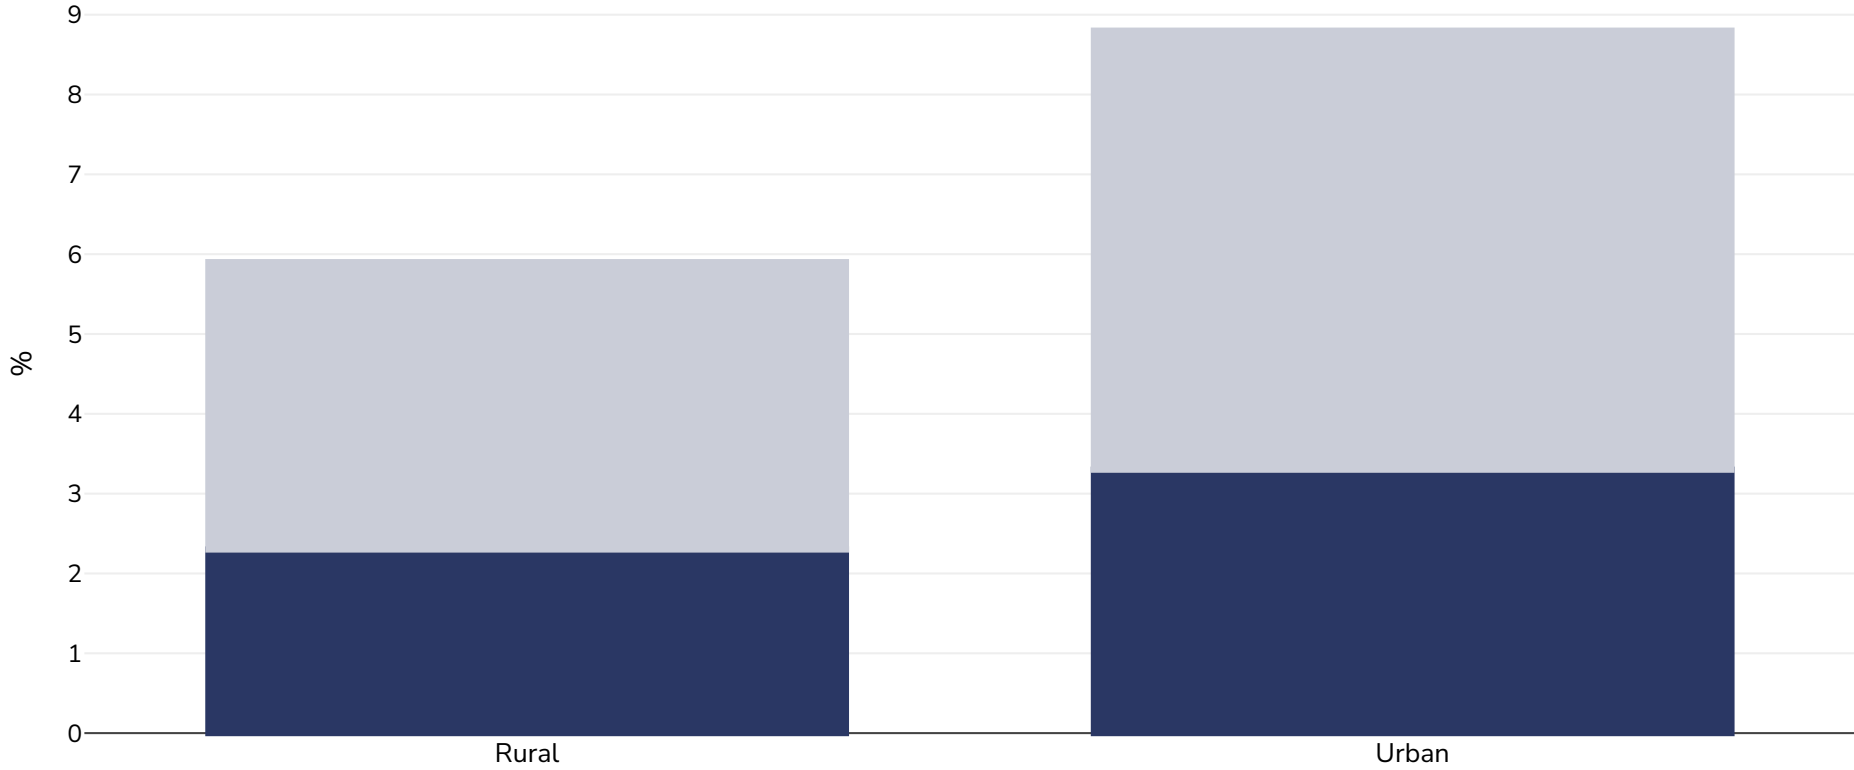

# Thailand: Overweight/obesity by region

## Girls, 2003-2005

■ Obesity   ■ Overweight

<b>Survey type:</b>	Measured
<b>Age:</b>	3-18
<b>Sample size:</b>	9287
<b>Area covered:</b>	National
<b>References:</b>	Jitnarin N, Kosulwat V, Rojroongwasinkul N et al. Prevalence of overweight and obesity in Thai population: Results of the National Thai Food Consumption Survey. 2011;16:e242-e249
<b>Cutoffs:</b>	IOTF