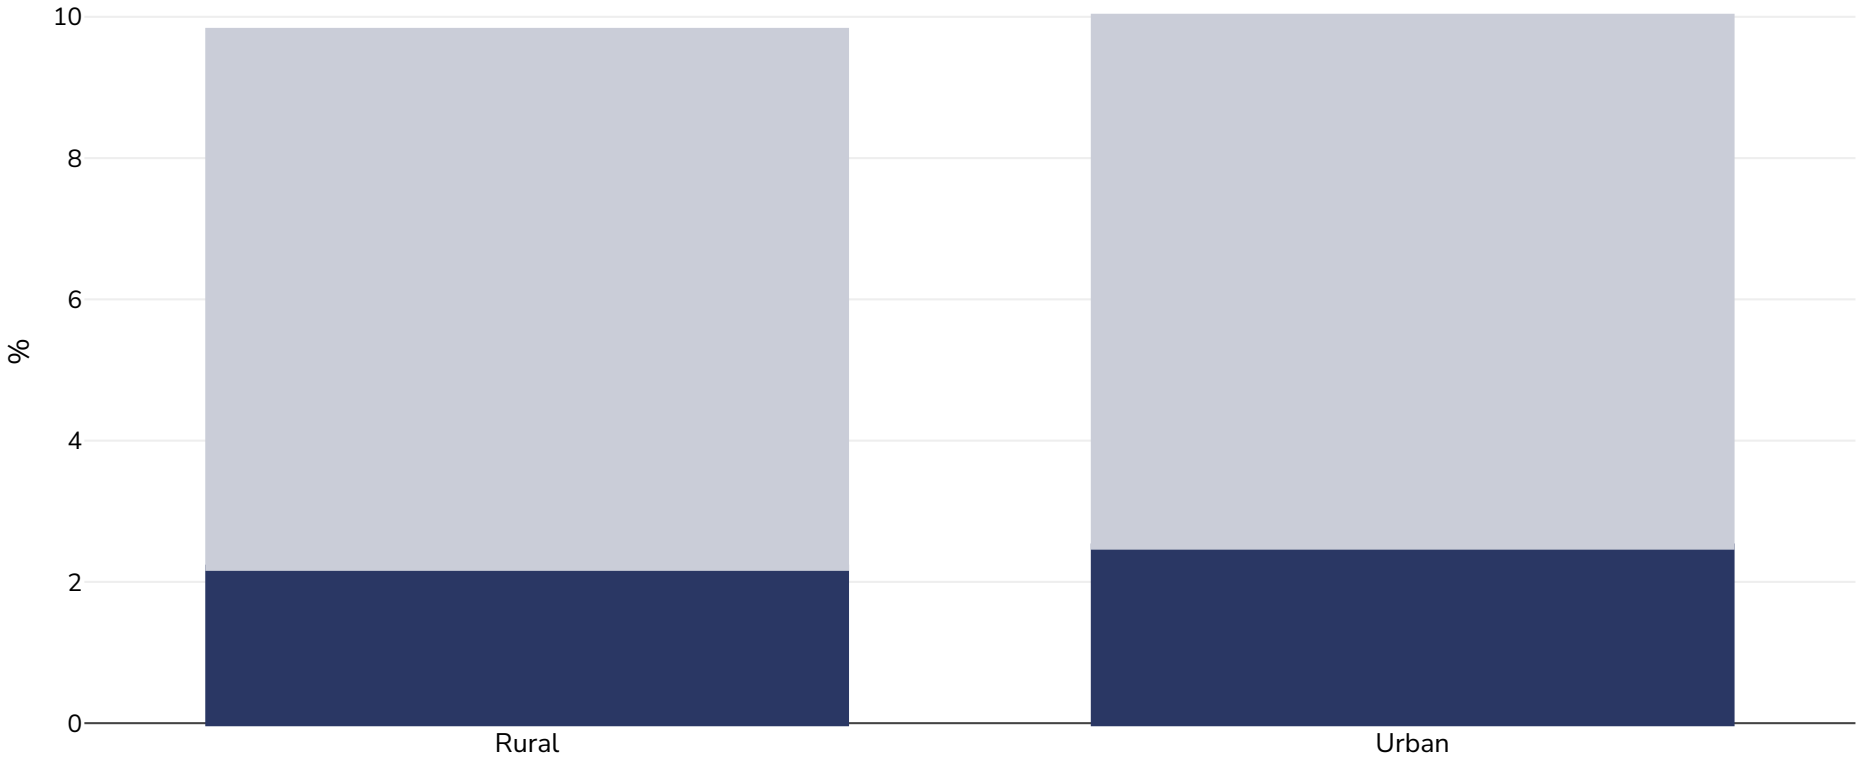

# Eswatini: Overweight/obesity by region

Infants, 2021-2022

■ Obesity ■ Overweight

Survey type:	Measured
Sample size:	2171
Area covered:	National
References:	Central Statistical Office (CSO). 2024. Eswatini Multiple Indicator Cluster Survey 2021-2022, Survey Findings Report. Mbabane, Eswatini: Central Statistical Office (CSO)
Notes:	Infants < 5 years of age