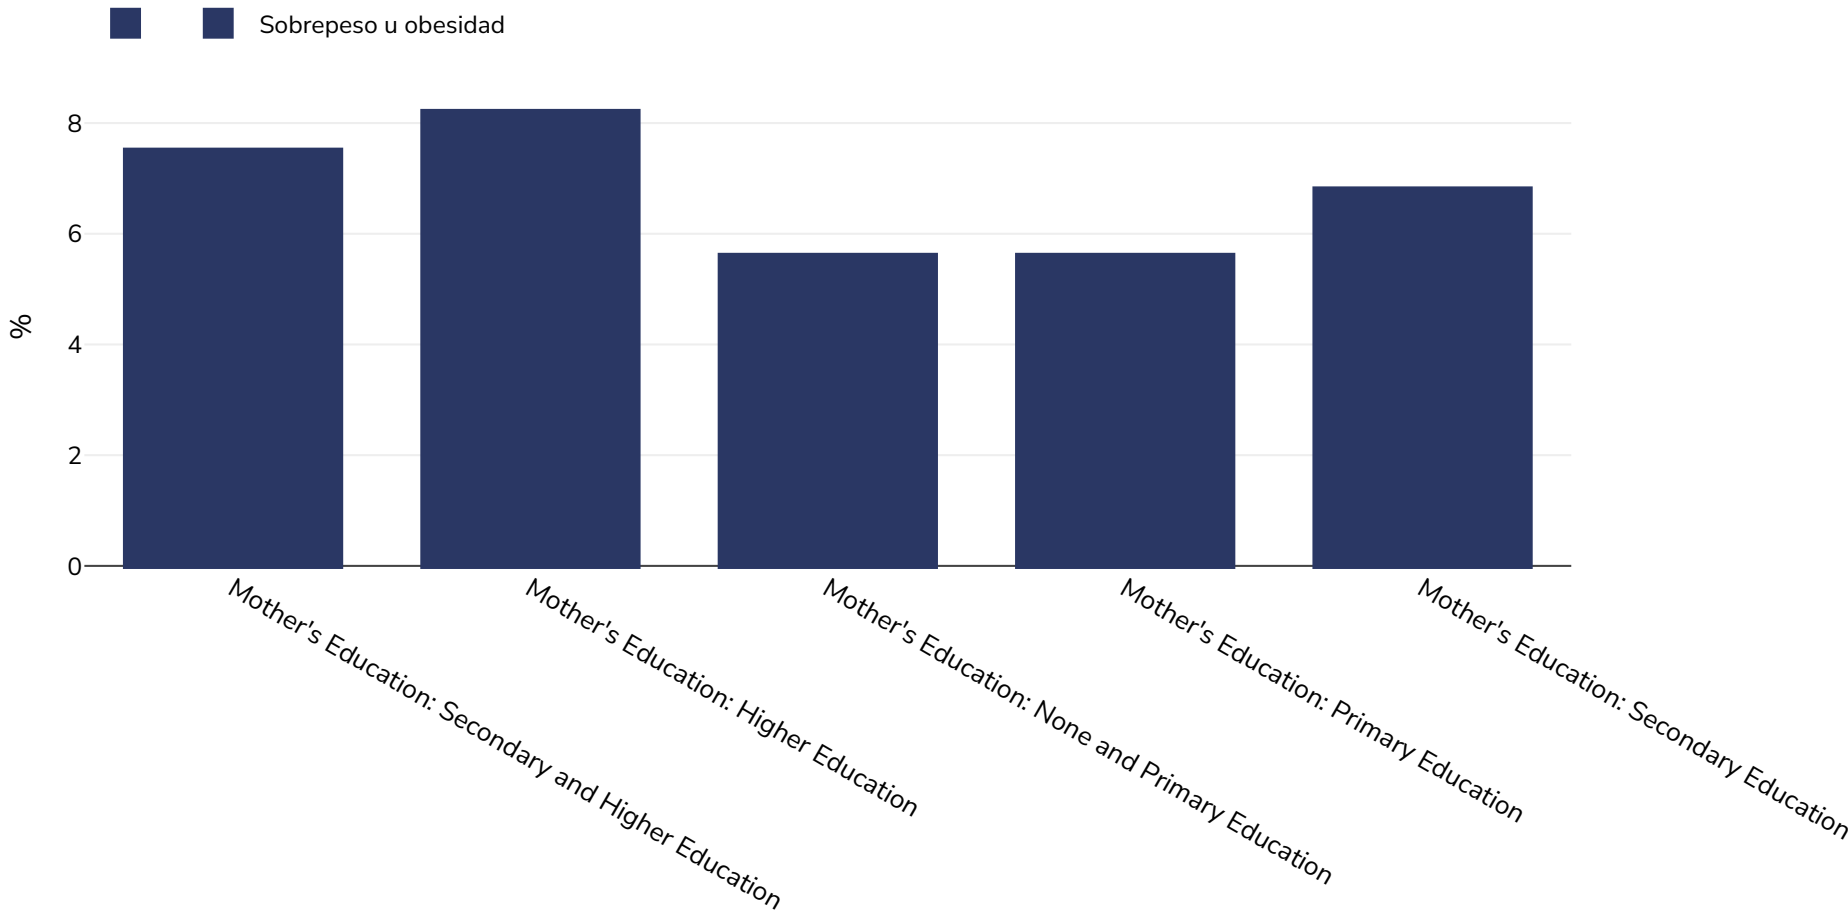

México: Overweight/obesity by education

Infants, 2002

Tamaño de la muestra: 35080848

Referencias: Other: Mexico Family Life Survey (MFLS) 2002

Notas: UNICEF/WHO/World Bank Joint Child Malnutrition Estimates Expanded Database: Overweight (Survey Estimates), May 2023, New York. For more information about the methodology, please consult <https://data.unicef.org/resources/jme-2023-country-consultations/>