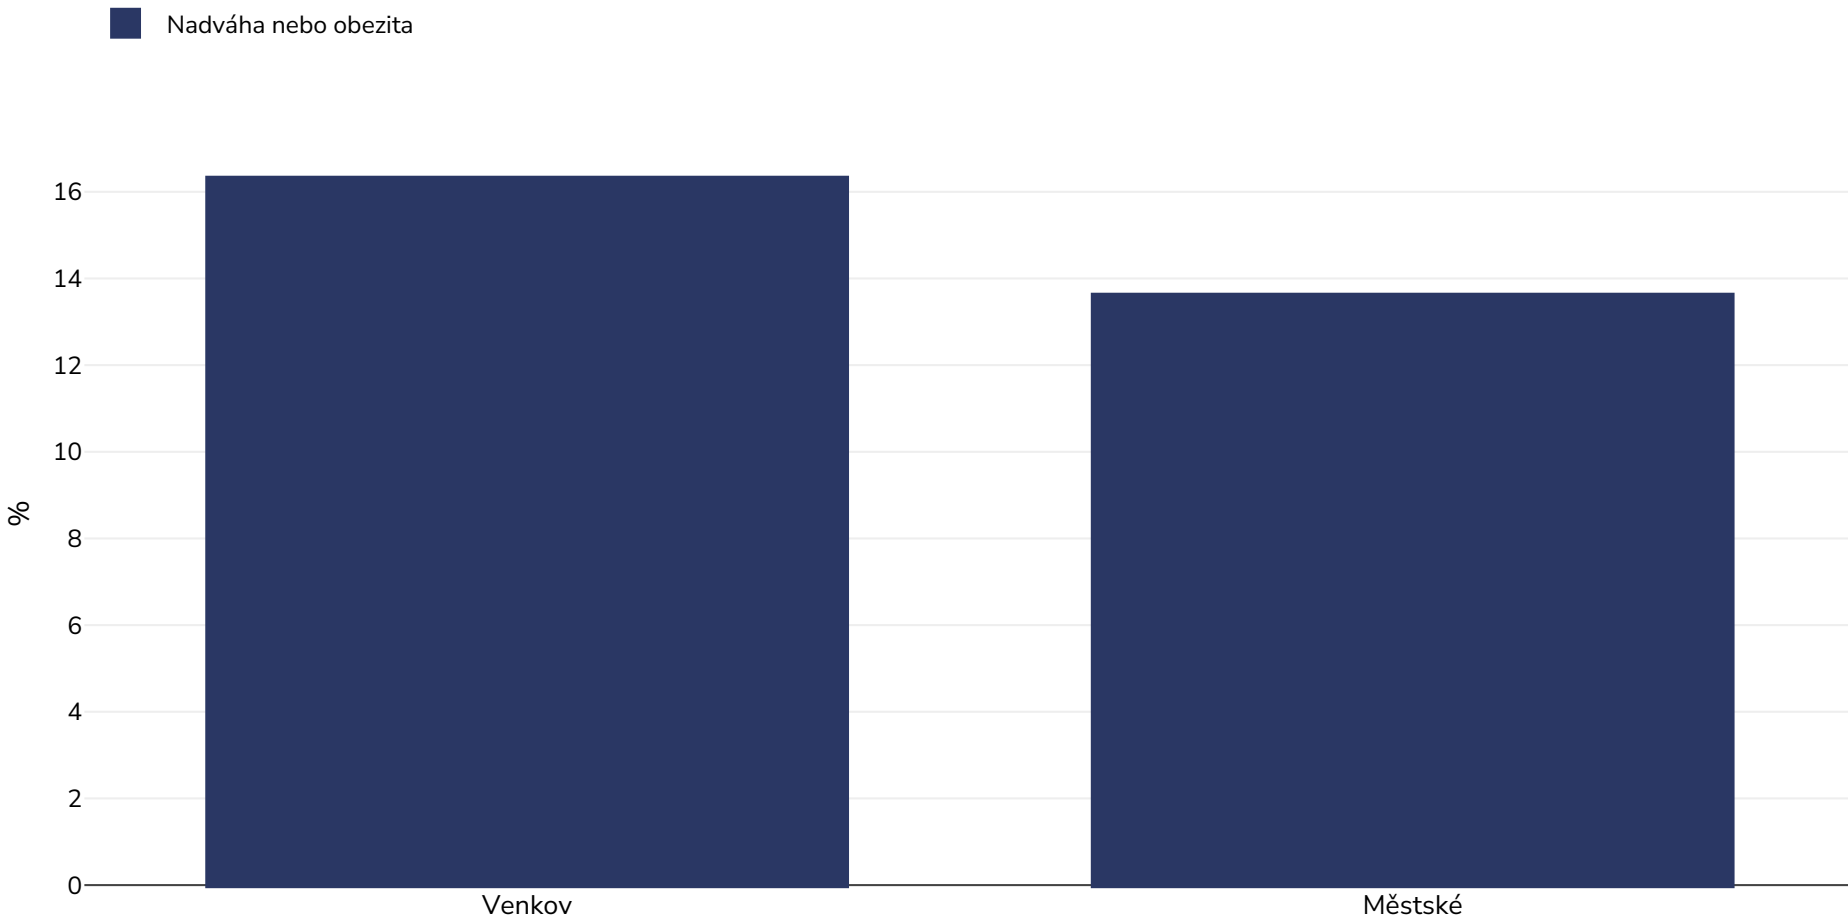

Rusko: Overweight/obesity by region

Infants, 2000

Velikost vzorku: 425

Reference: Other: Russia Longitudinal Monitoring Survey (RLMS-HSE) Round IX 2000

Poznámky: UNICEF/WHO/World Bank Joint Child Malnutrition Estimates Expanded Database: Overweight (Survey Estimates), May 2023, New York. For more information about the methodology, please consult <https://data.unicef.org/resources/jme-2023-country-consultations/>