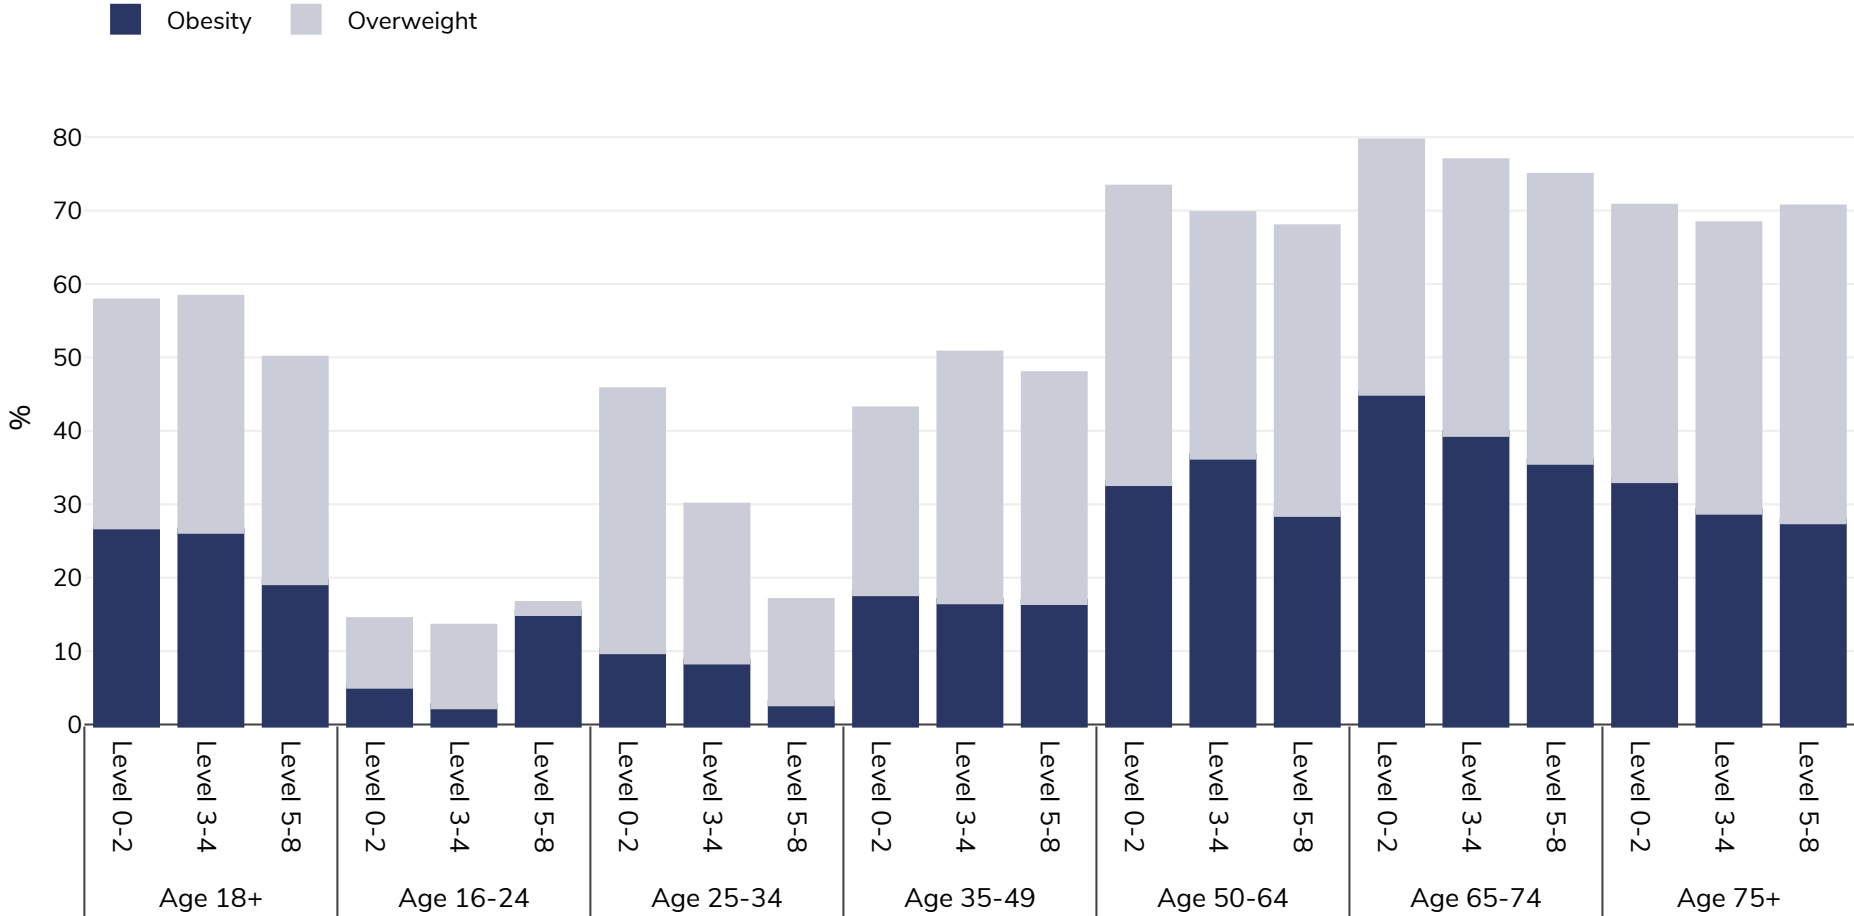

Latvia: Overweight/obesity by age and education

Women, 2017

Survey type: Self-reported

Area covered: National

References: EUROSTAT Database http://appsso.eurostat.ec.europa.eu/nui/show.do?dataset=ilc_hch10&lang=en (last accessed 25.08.20)

Unless otherwise noted, overweight refers to a BMI between 25kg and 29.9kg/m², obesity refers to a BMI greater than 30kg/m².