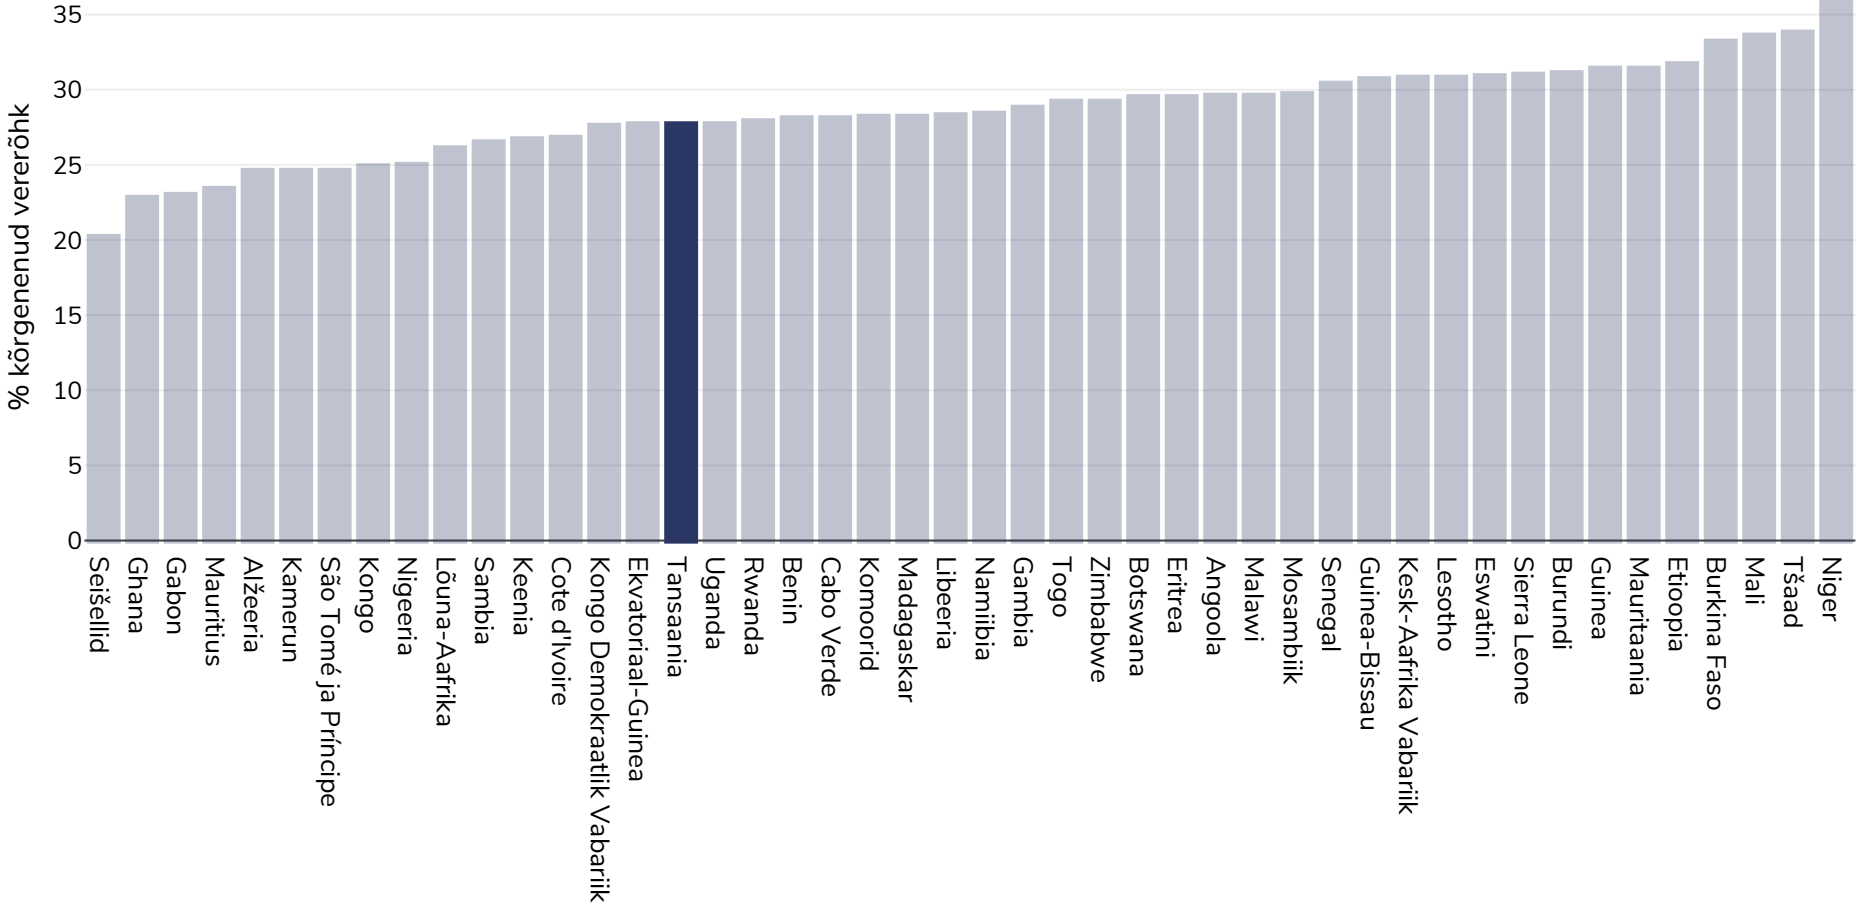

Tansaania: Raised blood pressure

Naised, 2015

Viited: Global Health Observatory data repository, World Health Organisation, <http://apps.who.int/gho/data/node.main.A875?lang=en>

Mõisted: Age Standardised estimated % Raised blood pressure 2015 (SBP>=140 OR DBP>=90).