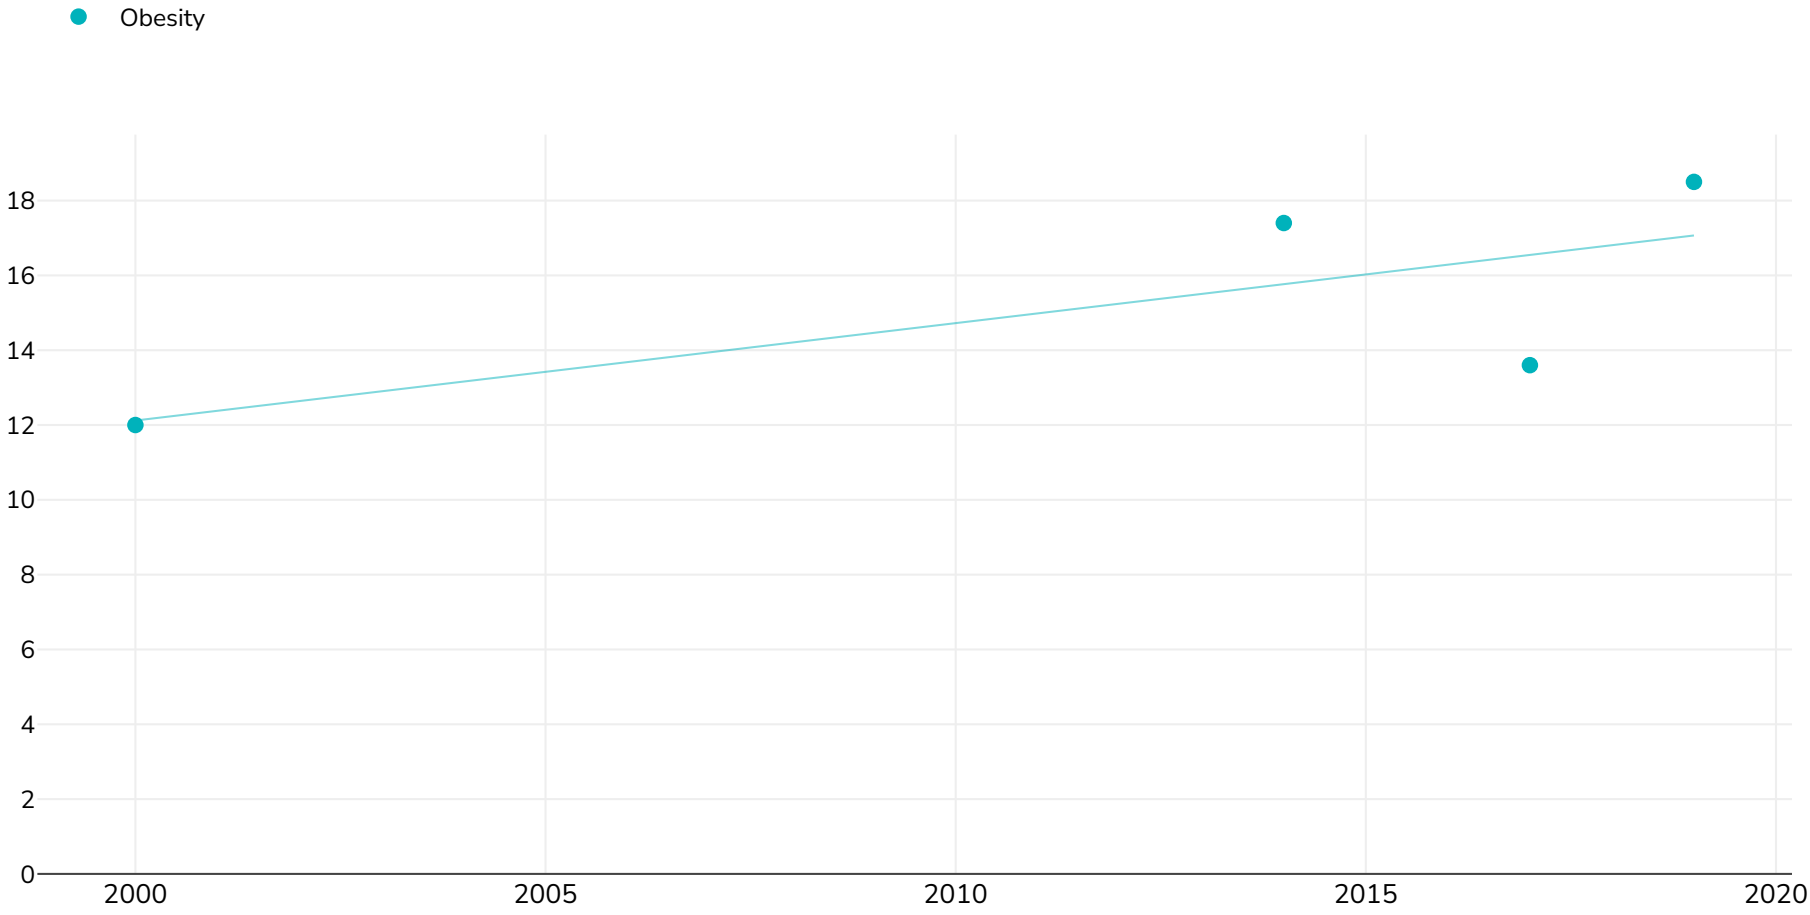

Slovenia: Trend obesity Slovenia 2000 2019

Women

Survey type: Self-reported

References: For full details of references visit <https://data.worldobesity.org/>

Different methodologies may have been used to collect this data and so data from different surveys may not be strictly comparable. Please check with original data sources for methodologies used.