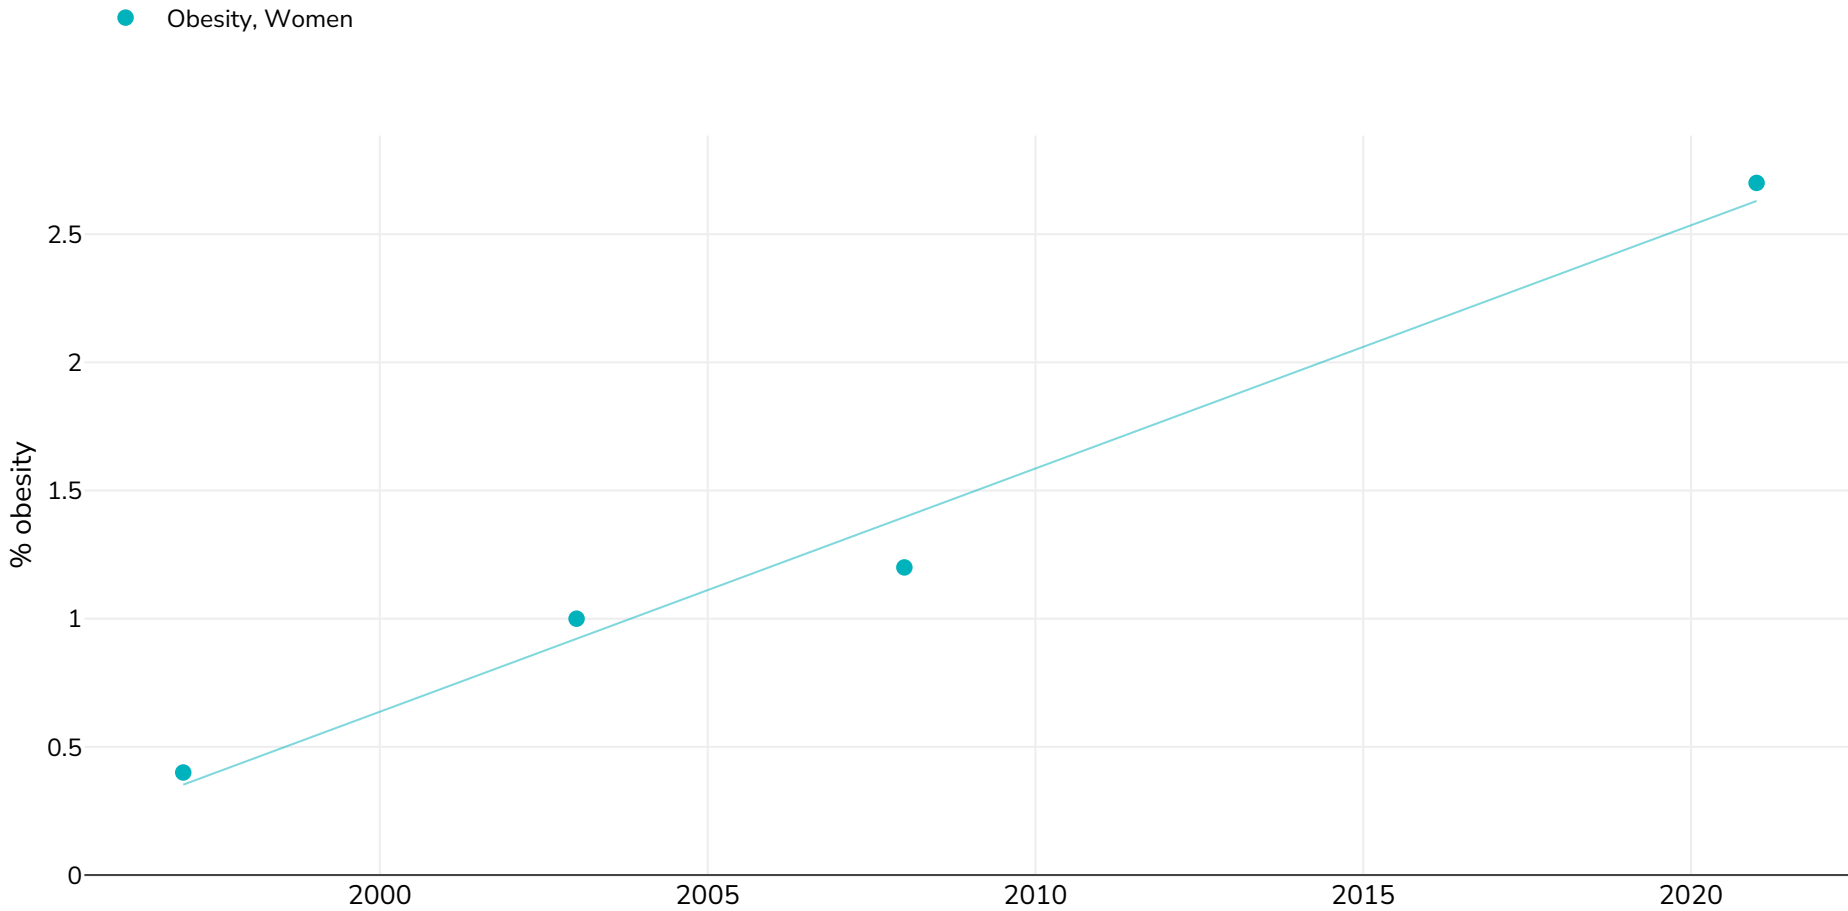

Madagascar: % Adults living with obesity in Madagascar 1997-2008

Survey type: Measured

References: For full details of references visit <https://data.worldobesity.org/>

Notes: Adults 15-49

Unless otherwise noted, overweight refers to a BMI between 25kg and 29.9kg/m², obesity refers to a BMI greater than 30kg/m².