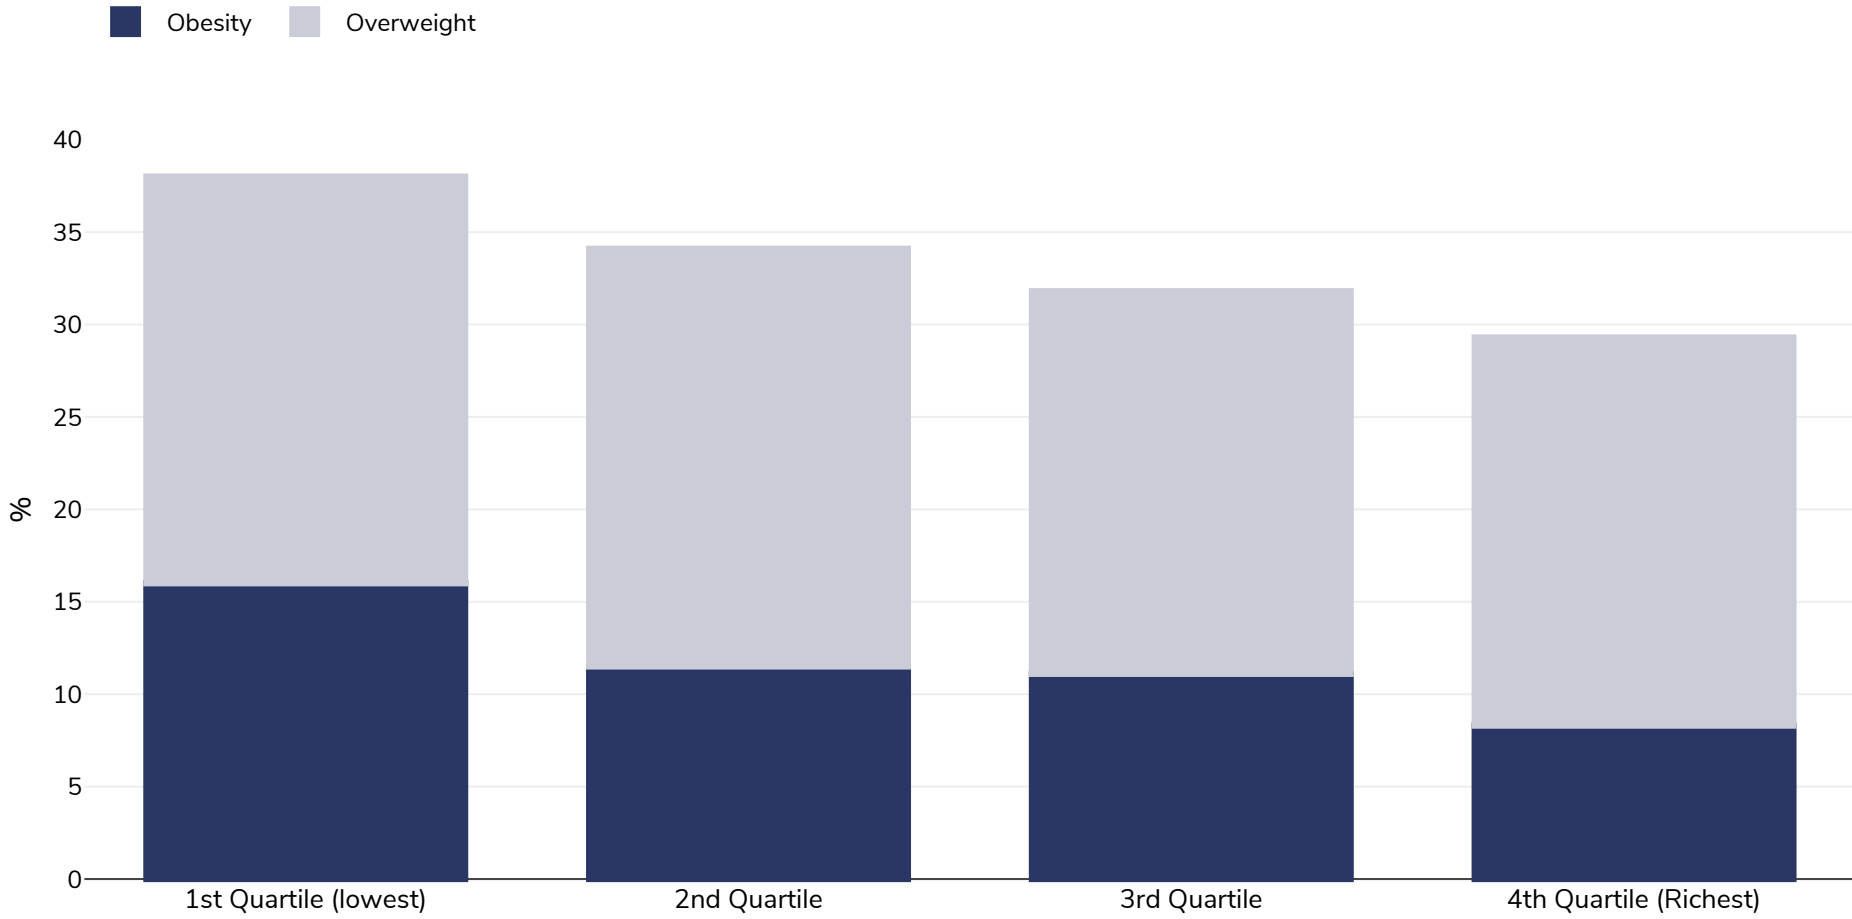

Spain: Overweight/obesity by socio-economic group

Children, 2022

Survey type:	Measured
Age:	8-16
Sample size:	2892
Area covered:	National
References:	PASOS 2022 Study. https://gasolfoundation.org/wp-content/uploads/2023/01/GF-PASOS-informe-2022-WEB.pdf (Accessed 30.01.22)
Notes:	Preliminary results