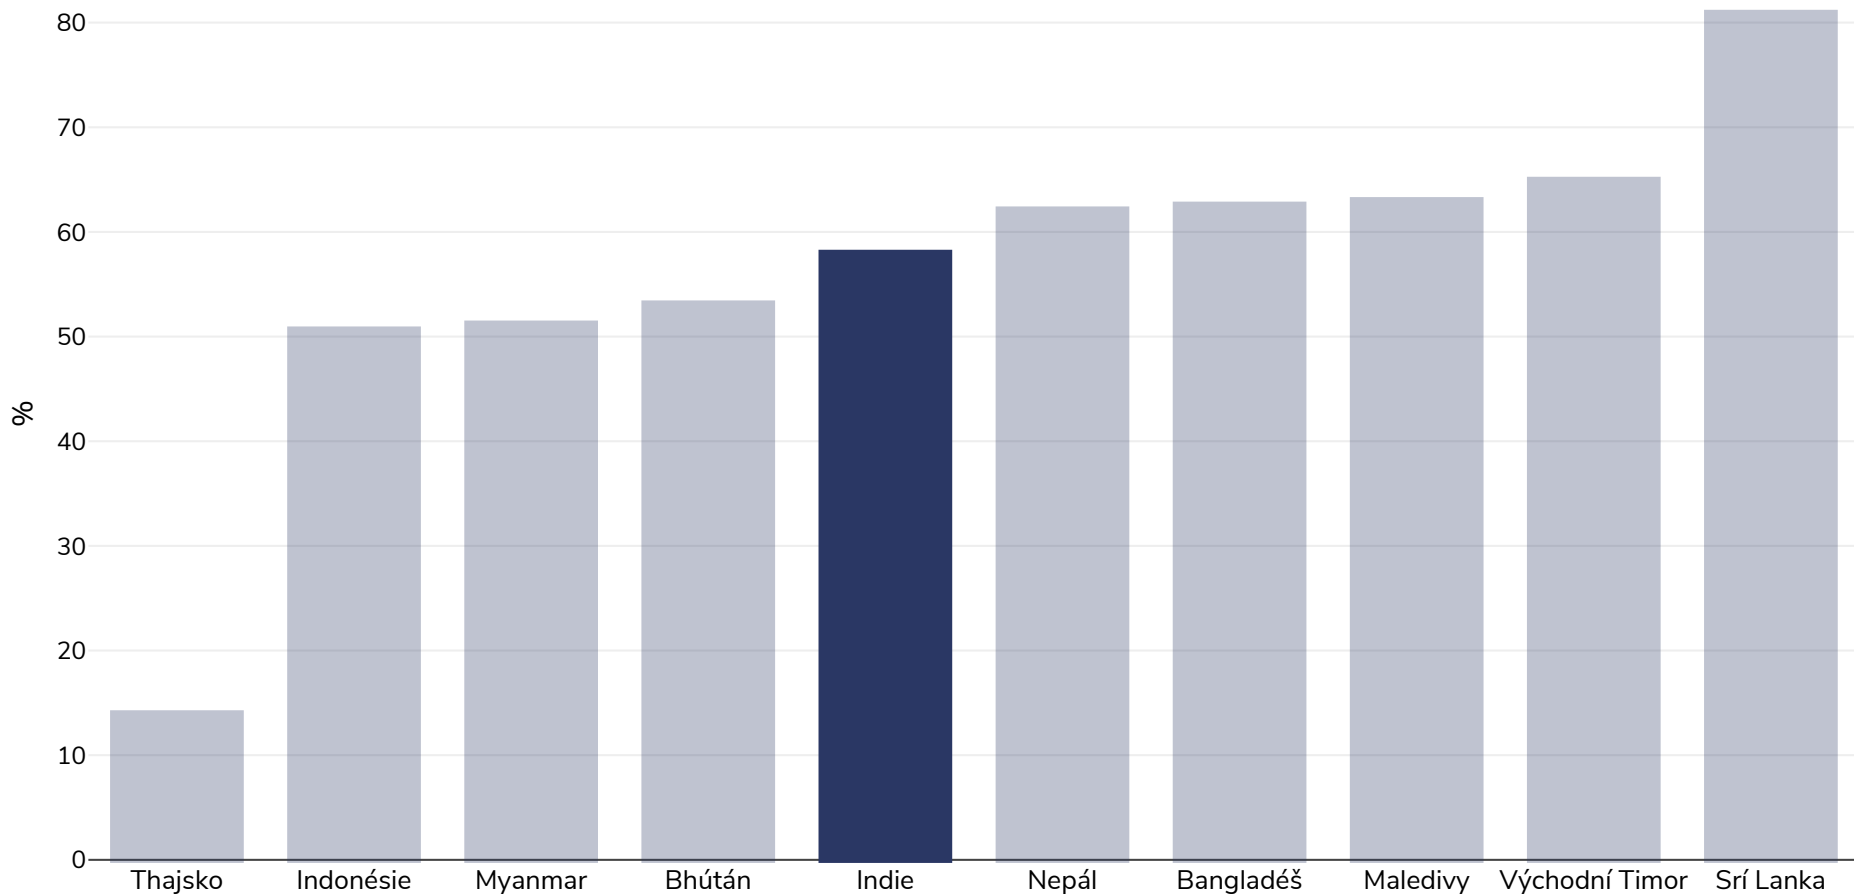

Indie: % Infants exclusively breastfed 0-5 months

Děti, 2015-2020

Pokrytá oblast:

Národní

Reference:

Comprehensive National Nutrition Survey (CNNS) National Report. New Delhi

Poznámky:

See UNICEF website for further survey information. Available at : <https://data.unicef.org/resources/dataset/infant-young-child-feeding/> (last accessed 28.9.21) Citation: United Nations Children's Fund, Division of Data, Analysis, Planning and Monitoring (2021). Global UNICEF Global Databases: Infant and Young Child Feeding: Exclusive breastfeeding, New York, September 2021.

Definice (k dispozici pouze v angličtině):

% exclusively breastfed 0-5 months