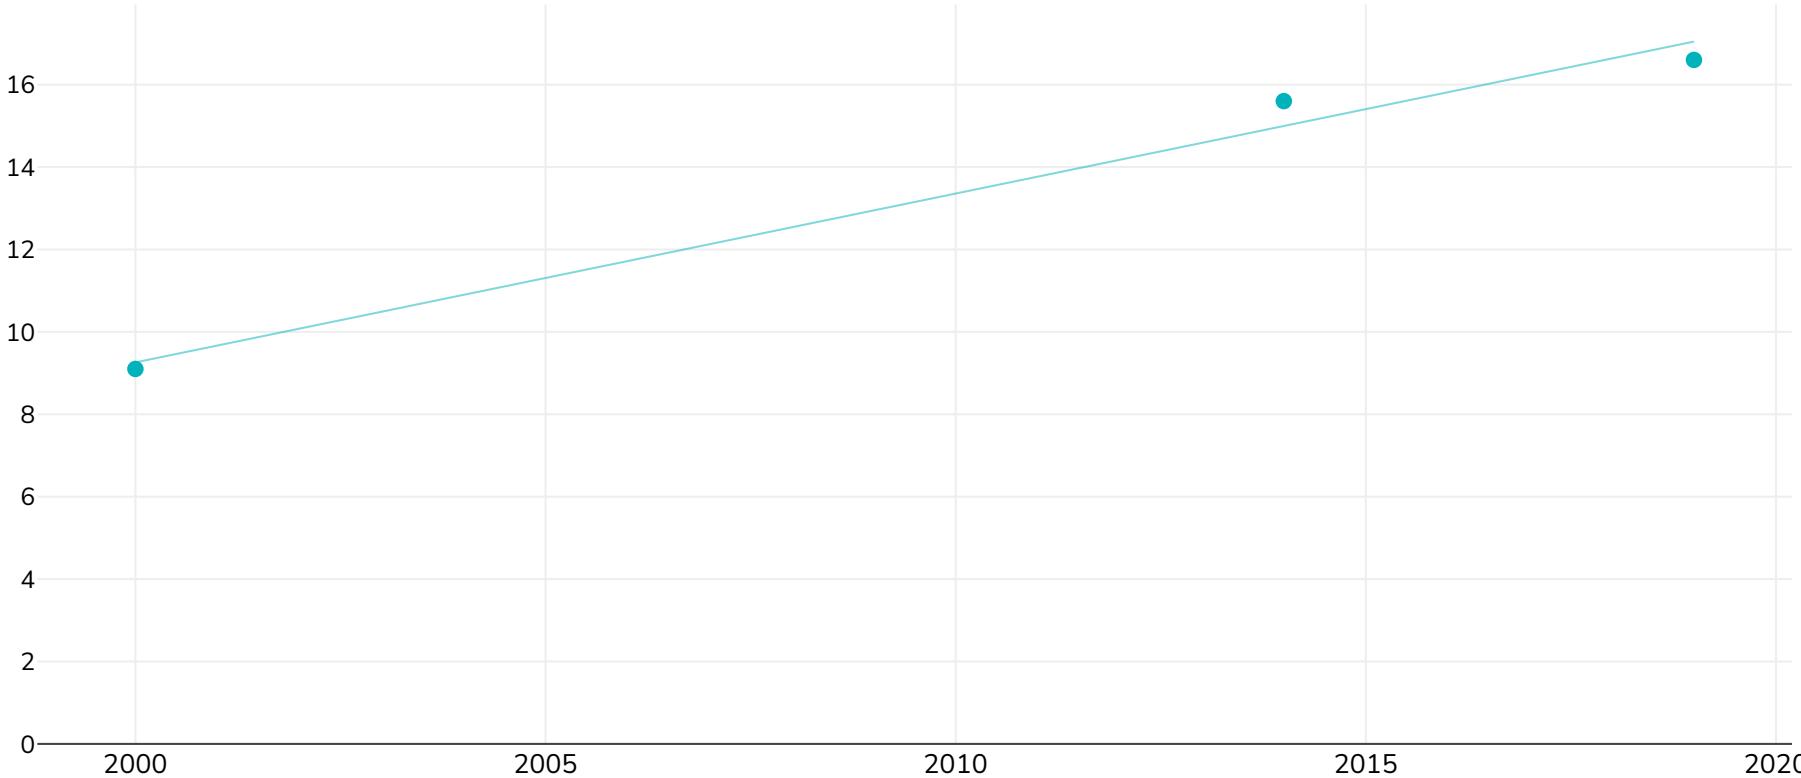

# Denmark: Adult trend obesity 2000 2019

## Women

● Obesity

Survey type: Self-reported

References: For full details of references visit <https://data.worldobesity.org/>

*Different methodologies may have been used to collect this data and so data from different surveys may not be strictly comparable. Please check with original data sources for methodologies used.*