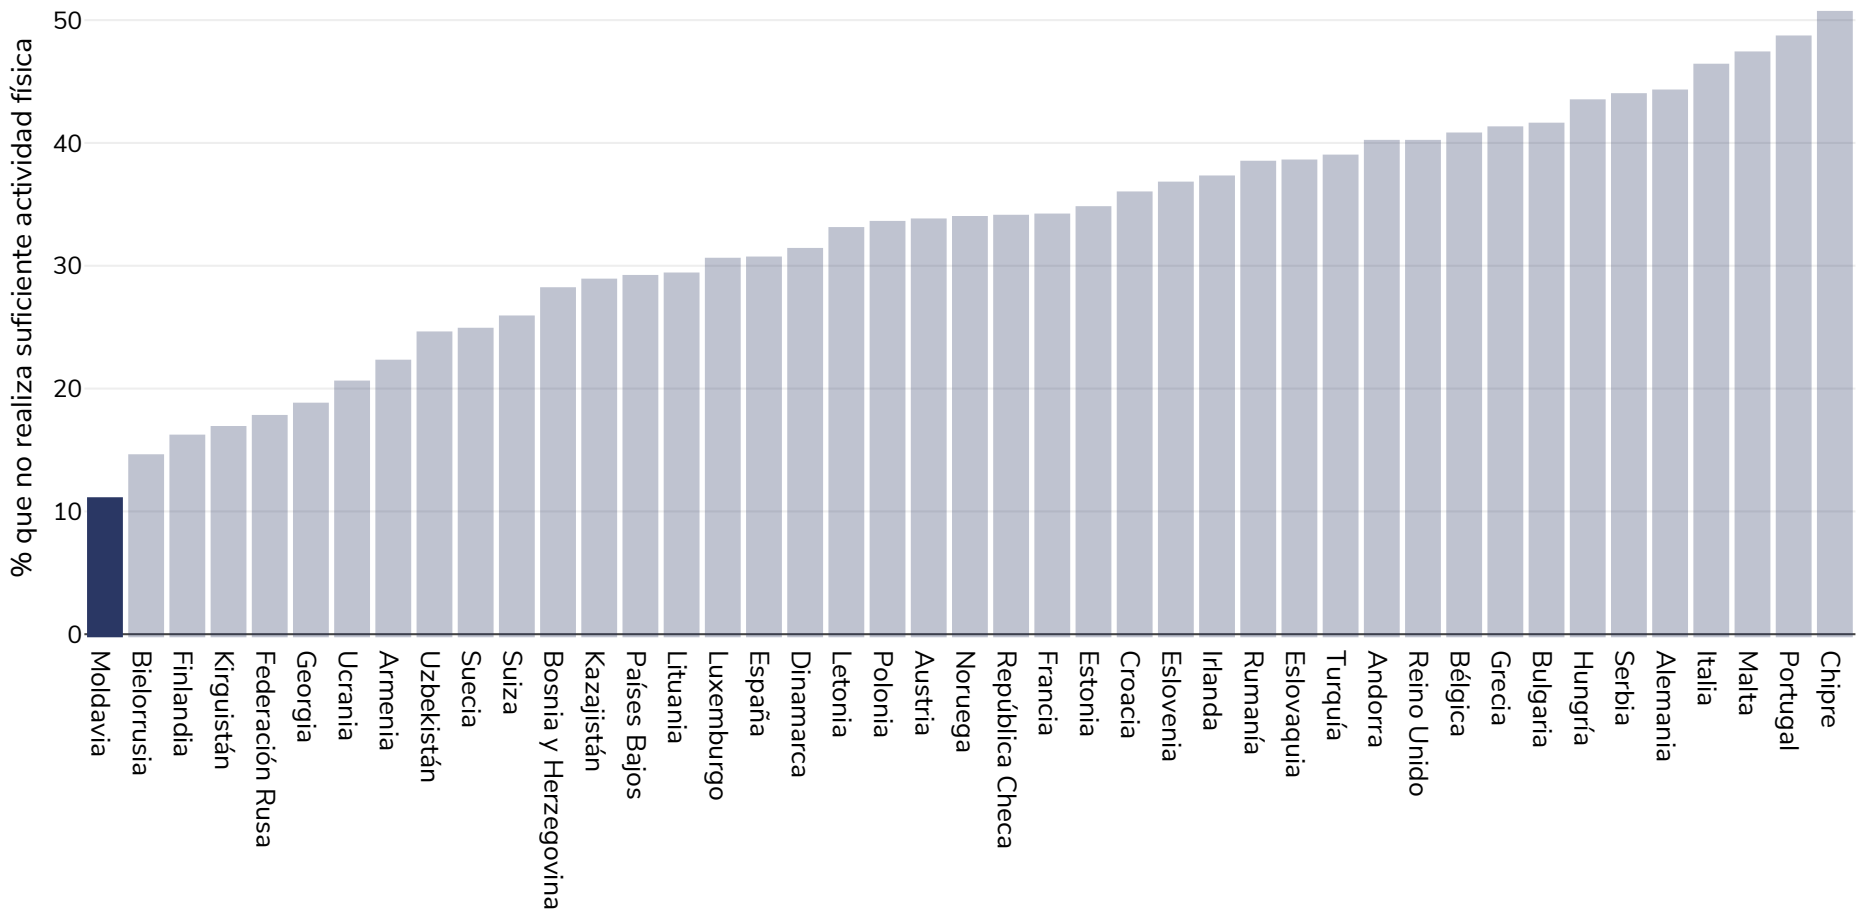

Moldavia: Insufficient physical activity

Mujeres, 2016

Referencias:

Guthold R, Stevens GA, Riley LM, Bull FC. Worldwide trends in insufficient physical activity from 2001 to 2016: a pooled analysis of 358 population-based surveys with 1.9 million participants. Lancet 2018 [http://dx.doi.org/10.1016/S2214-109X\(18\)30357-7](http://dx.doi.org/10.1016/S2214-109X(18)30357-7)