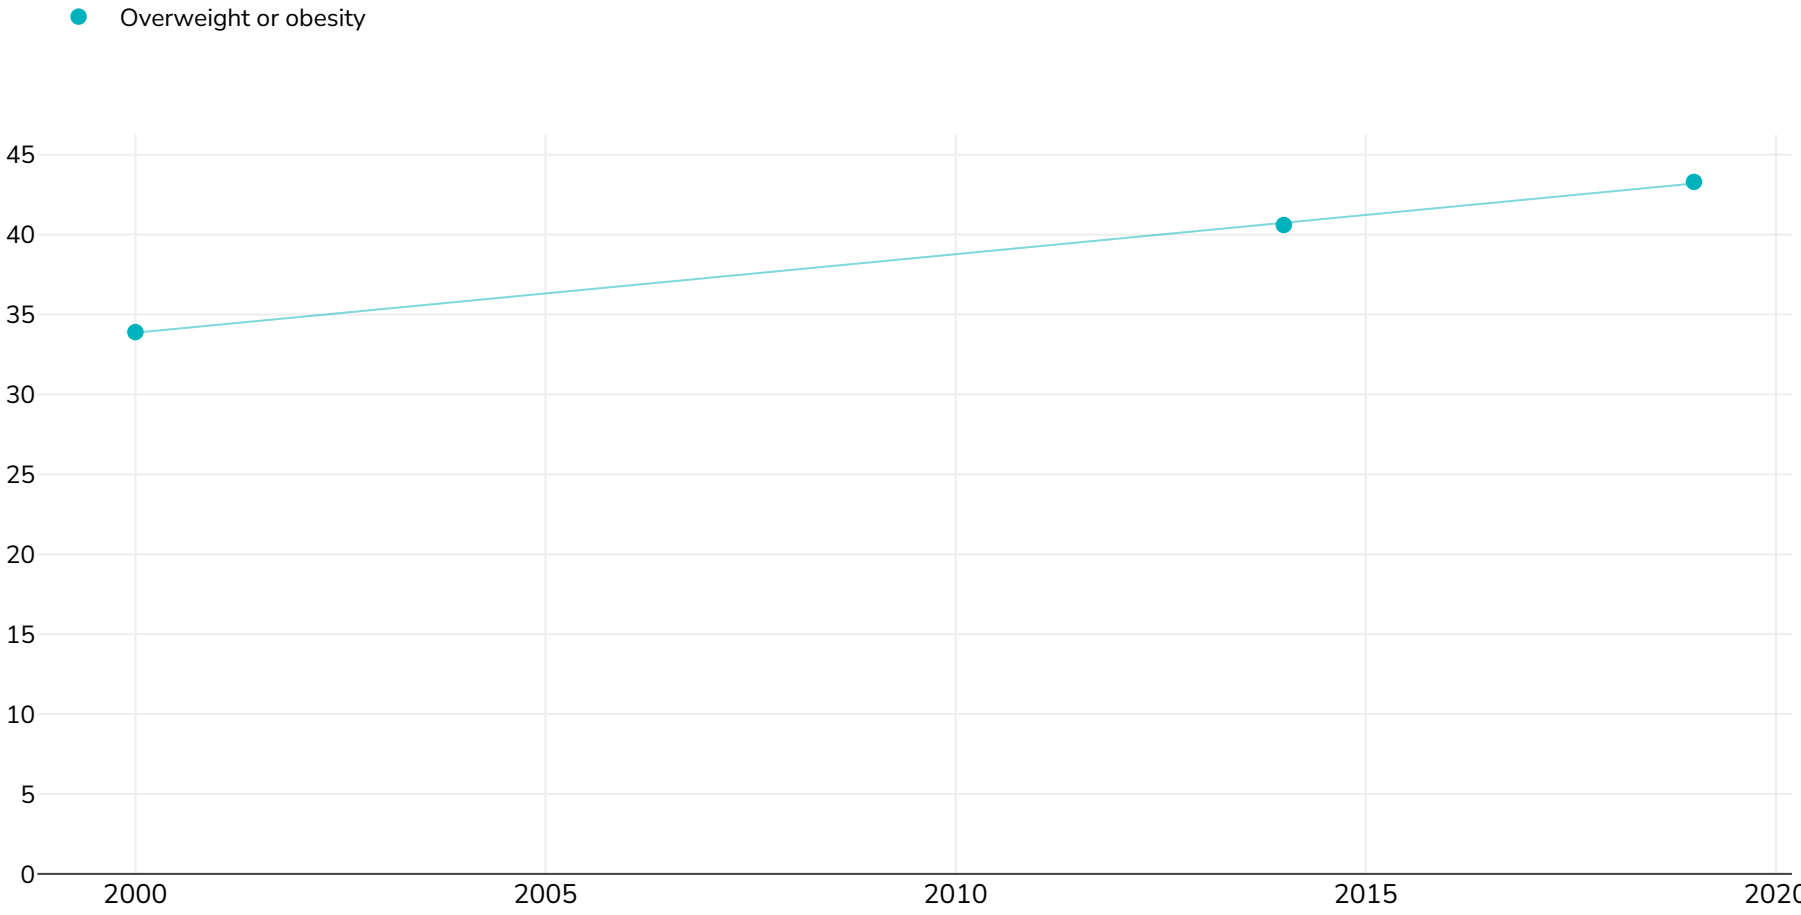

Denmark: Adult trend overweight obesity 2000 2019

Women

Survey type: Self-reported

References: For full details of references visit <https://data.worldobesity.org/>

Different methodologies may have been used to collect this data and so data from different surveys may not be strictly comparable. Please check with original data sources for methodologies used.