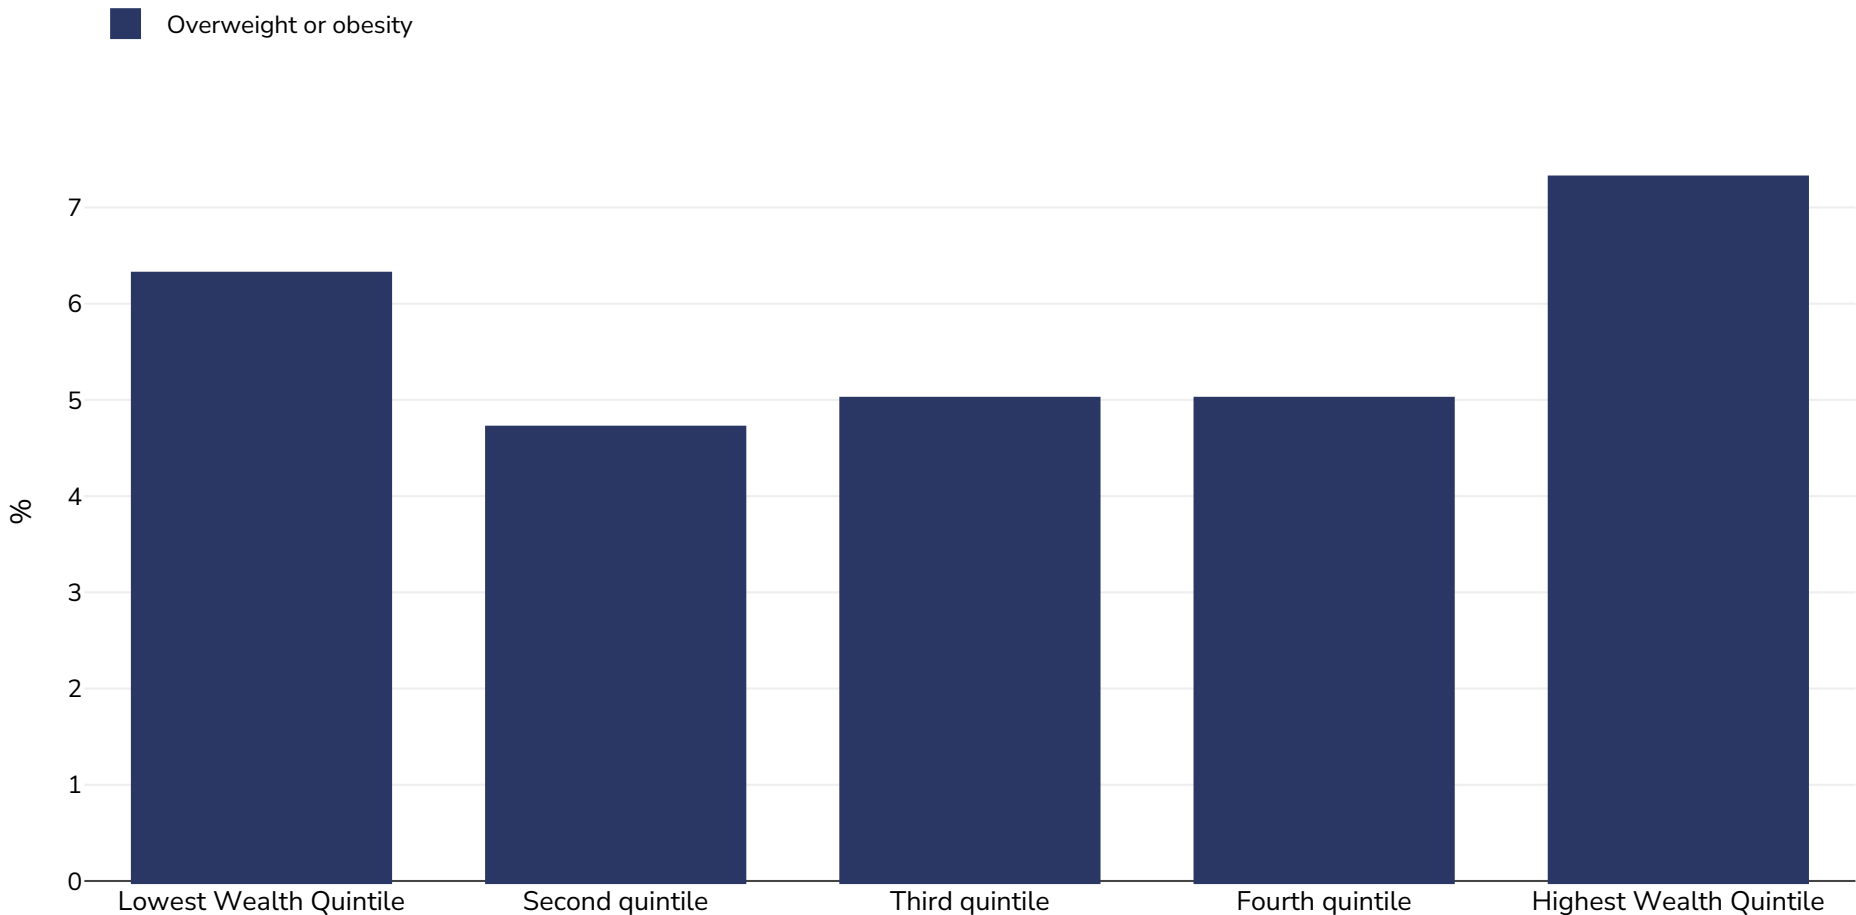

Iraq: Overweight/obesity by socio-economic group

Infants, 2000

Sample size: 13992

References: MICS: Multiple indicator cluster survey (MICS) for the year 2000 (detailed report). Baghdad, Republic of Iraq: UNICEF, 2001