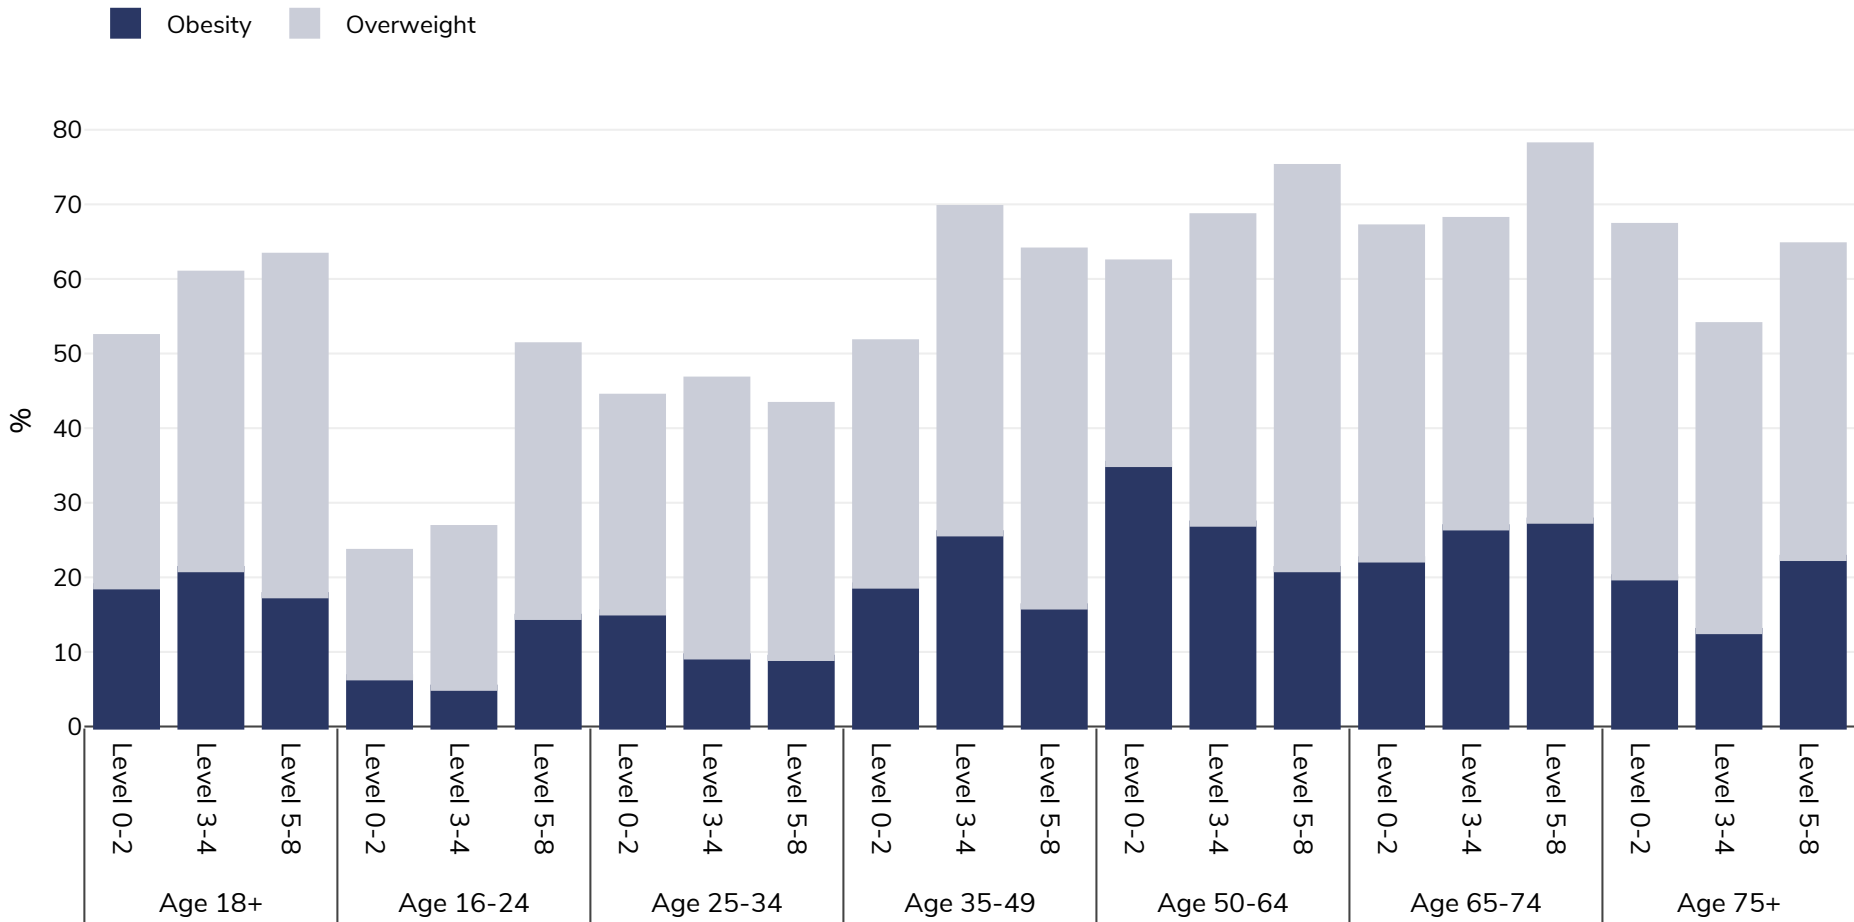

# Estonia: Overweight/obesity by age and education

Men, 2017

**Survey type:** Self-reported

**Area covered:** National

**References:** Eurostat Database [http://appsso.eurostat.ec.europa.eu/nui/show.do?dataset=ilc\\_hch10&lang=en](http://appsso.eurostat.ec.europa.eu/nui/show.do?dataset=ilc_hch10&lang=en) (last accessed 25.08.20)

**Notes:** Some Estonian data considered to have low reliability, see EUROSTAT database for details

Unless otherwise noted, overweight refers to a BMI between 25kg and 29.9kg/m<sup>2</sup>, obesity refers to a BMI greater than 30kg/m<sup>2</sup>.