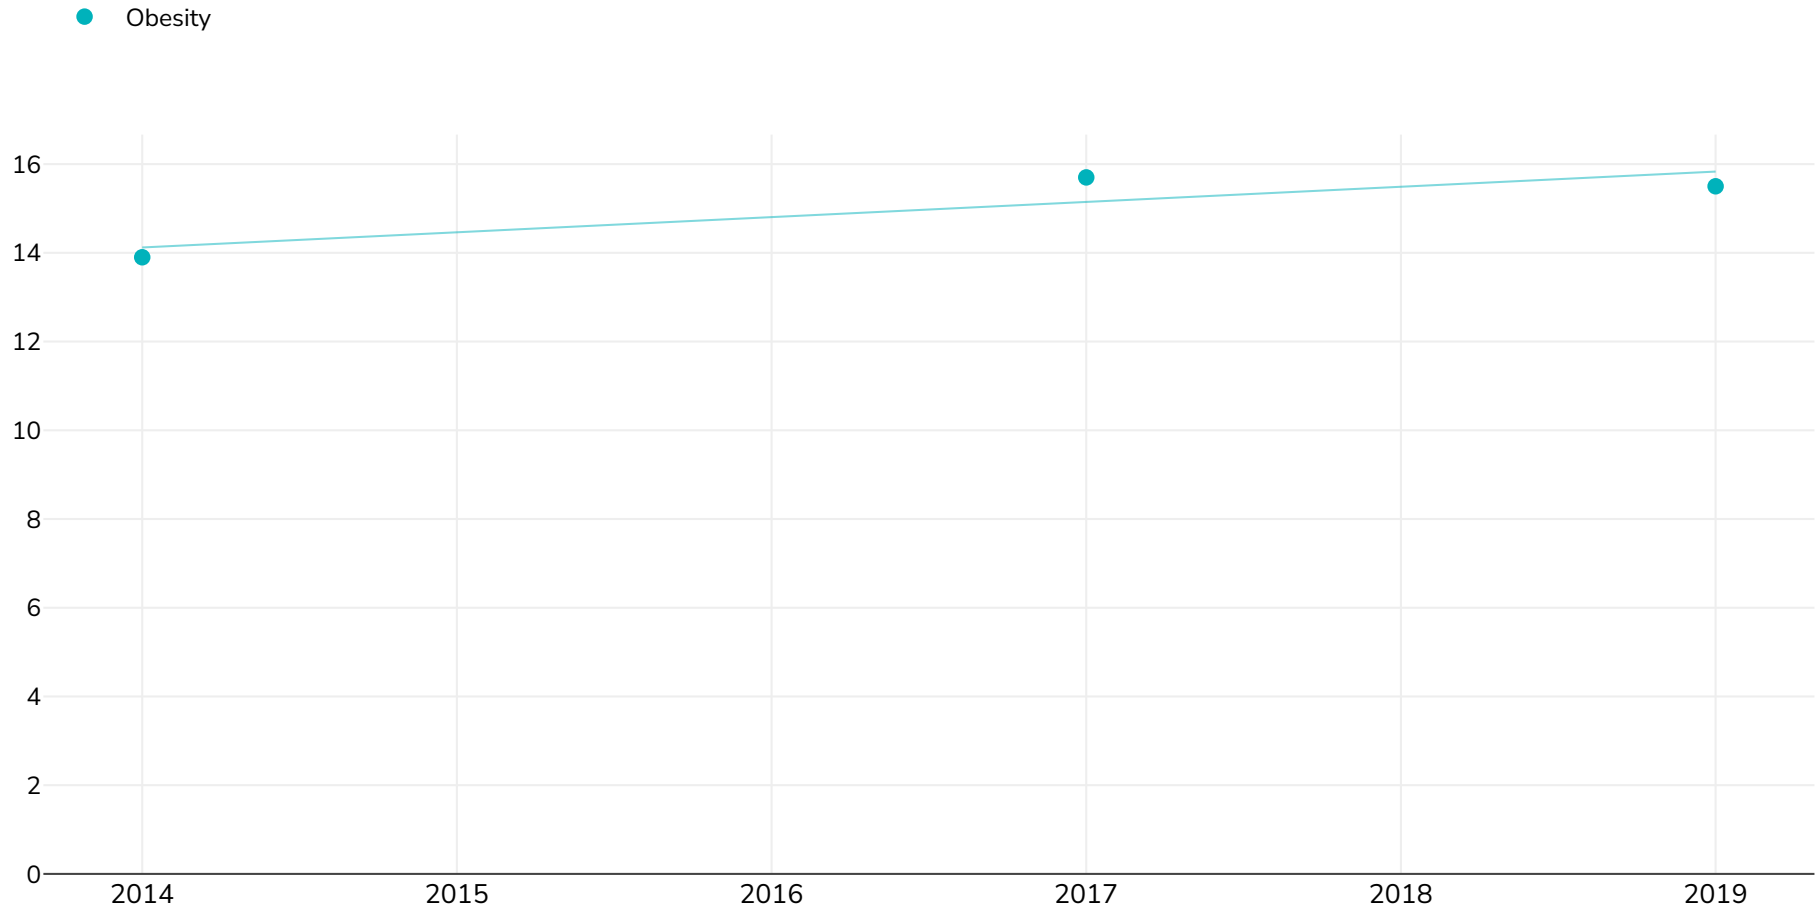

Norway: Trends Norway Adult Obesity 2014 2019

Men

Survey type: Self-reported

References: For full details of references visit <https://data.worldobesity.org/>

Different methodologies may have been used to collect this data and so data from different surveys may not be strictly comparable. Please check with original data sources for methodologies used.