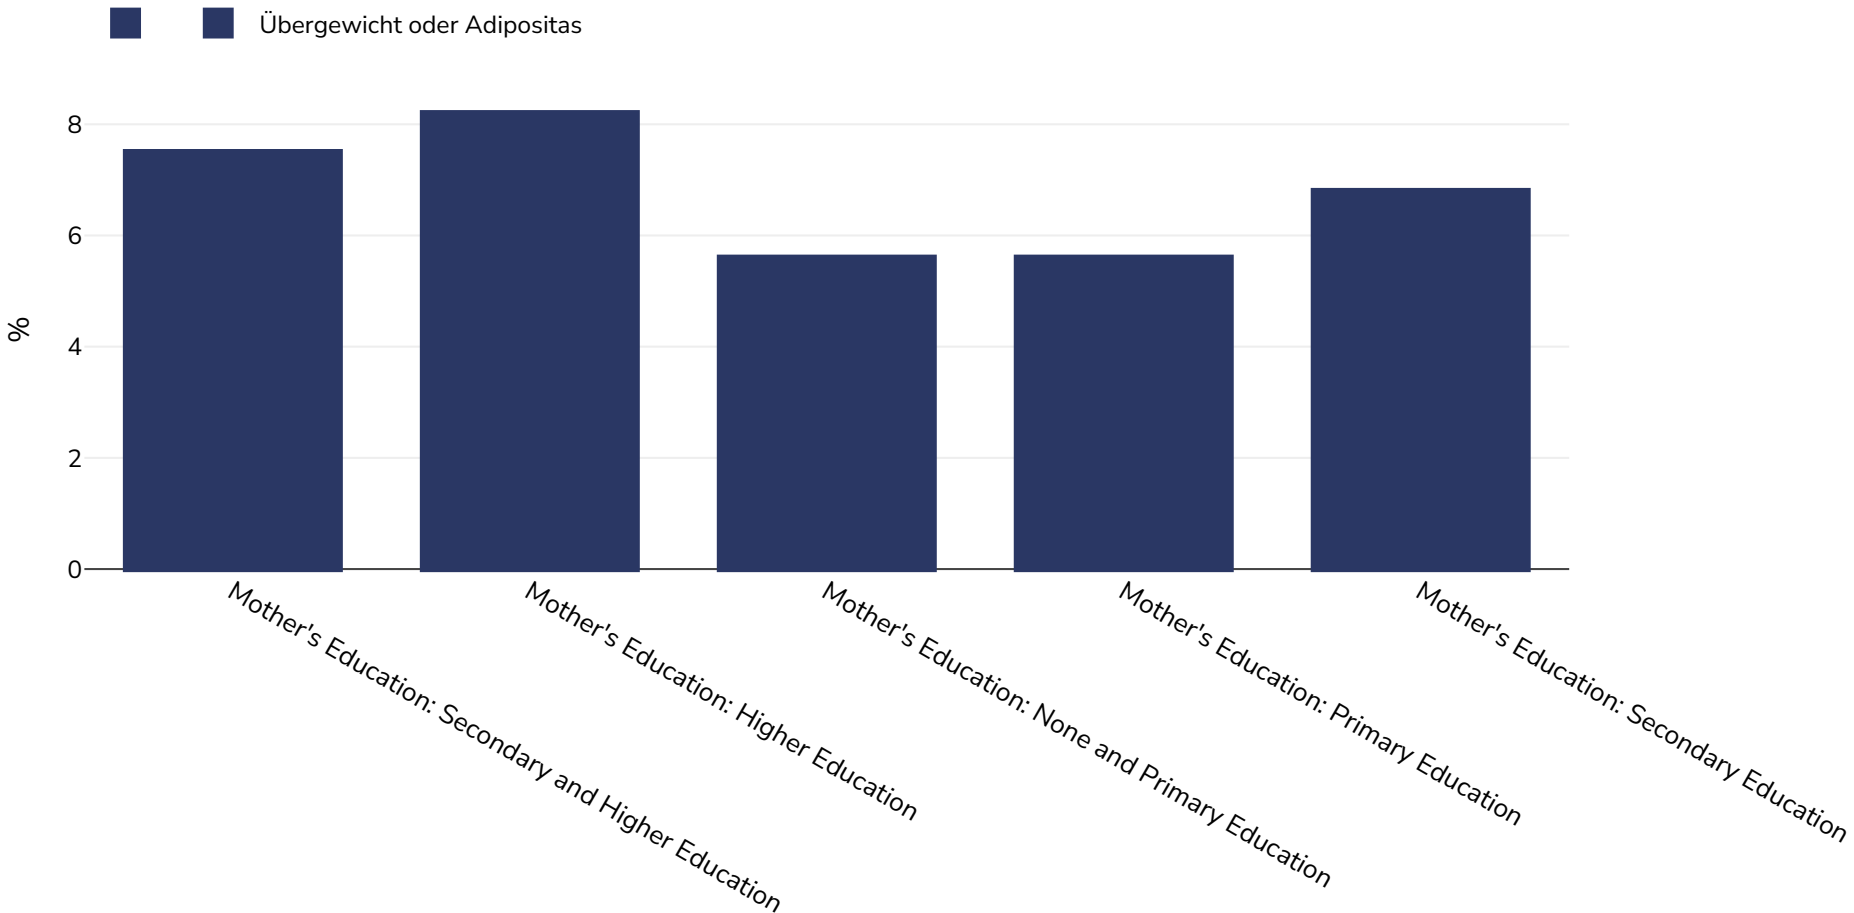

# Mexiko: Overweight/obesity by education

Infants, 2002

Stichprobengröße: 35080848

Referenzen: Other: Mexico Family Life Survey (MFLS) 2002

Anmerkungen (nur in englischer Sprache verfügbar): UNICEF/WHO/World Bank Joint Child Malnutrition Estimates Expanded Database: Overweight (Survey Estimates), May 2023, New York. For more information about the methodology, please consult <https://data.unicef.org/resources/jme-2023-country-consultations/>