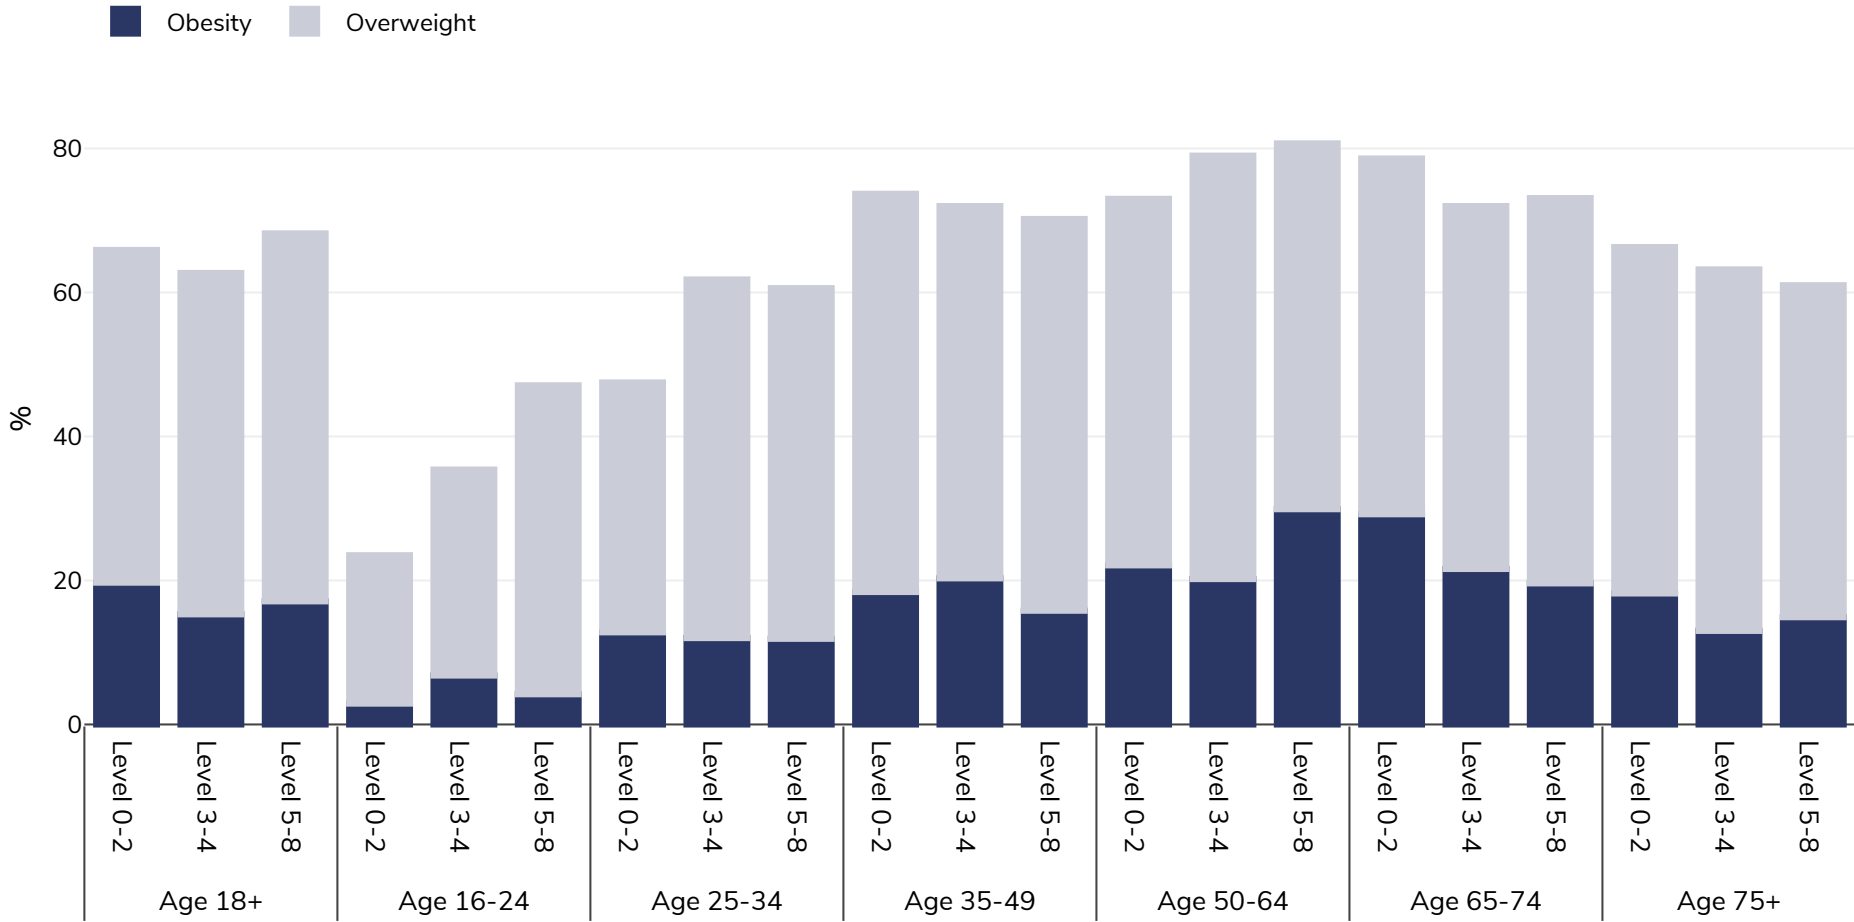

Cyprus: Overweight/obesity by age and education

Men, 2017

Survey type: Self-reported

Area covered: National

References: EUROSTAT Database http://appsso.eurostat.ec.europa.eu/nui/show.do?dataset=ilc_hch10&lang=en (last accessed 25.08.20)

Unless otherwise noted, overweight refers to a BMI between 25kg and 29.9kg/m², obesity refers to a BMI greater than 30kg/m².