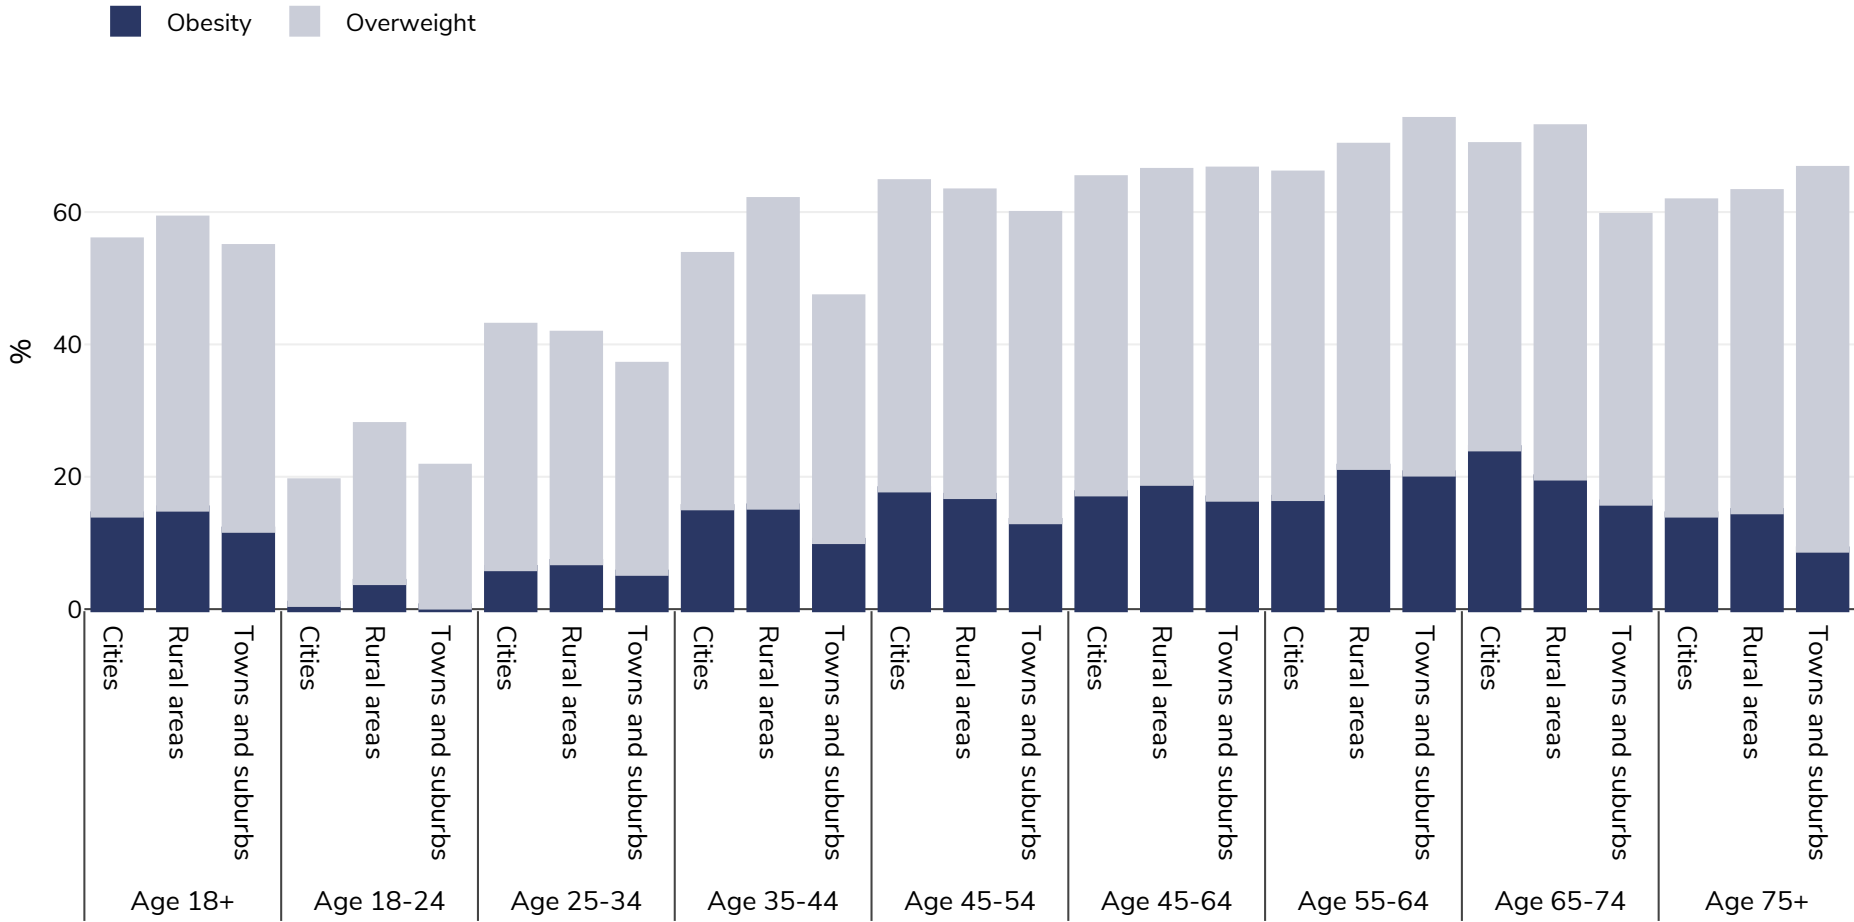

Belgium: Overweight/obesity by age and region

Men, 2014

Survey type: Self-reported

Area covered: National

References: Eurostat Database http://appsso.eurostat.ec.europa.eu/nui/show.do?dataset=hlth_ehis_bm1u&lang=en (last accessed 25.08.20)

Unless otherwise noted, overweight refers to a BMI between 25kg and 29.9kg/m², obesity refers to a BMI greater than 30kg/m².