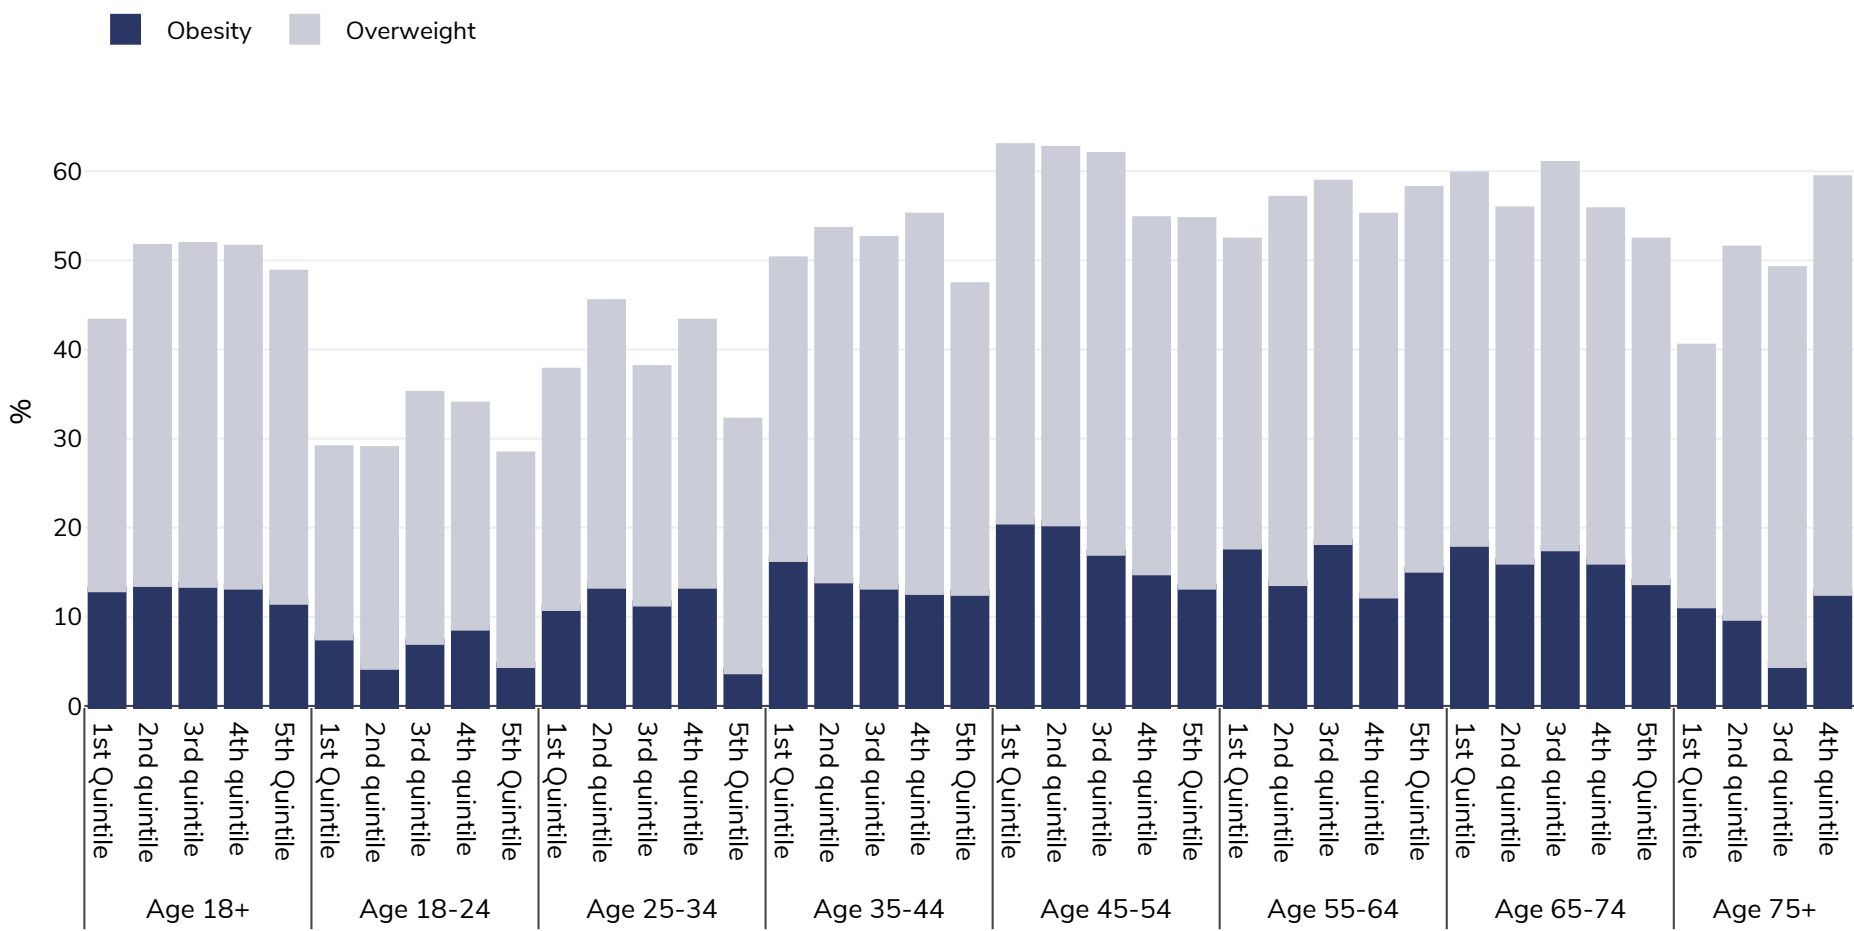

Norway: Overweight/obesity by age and socio-economic group

Adults, 2014

Survey type: Self-reported

Area covered: National

References: 2014 Eurostat - Socio economic - http://appsso.eurostat.ec.europa.eu/nui/show.do?dataset=hlth_ehis_bm1i&lang=en (last accessed 25.08.20)

Unless otherwise noted, overweight refers to a BMI between 25kg and 29.9kg/m², obesity refers to a BMI greater than 30kg/m².