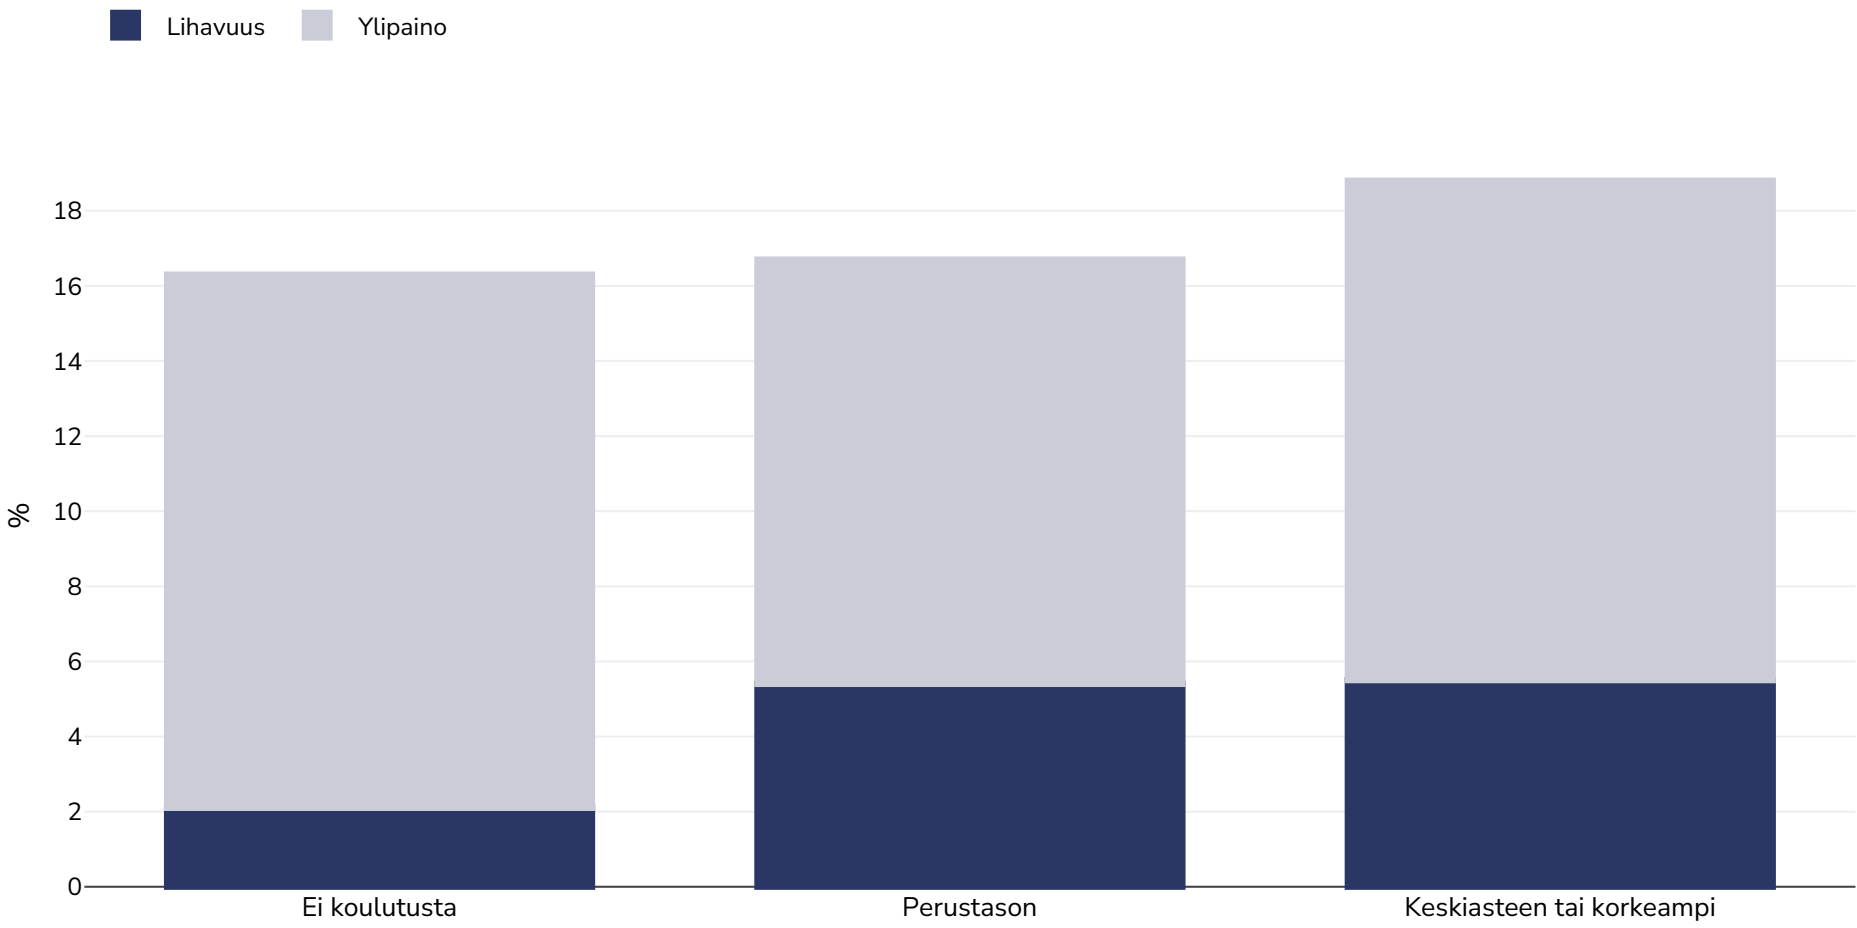

Norsunluurannikko: Overweight/obesity by education

Tytöt, 2021

Tutkimustyyppi:	Mitattu
Ikä:	15-19
Otoksen koko:	1429
Peittoalue:	Kansallinen
Viitteet:	Institut National de la Statistique-INS et ICF 2023. Enquête Démographique et de Santé de Côte d'Ivoire, 2021. Rockville, Maryland, USA : INS/Côte d'Ivoire et ICF.
Huomiot:	Pregnant women and women who had given birth in the previous 2 months are excluded.
M&auml;m&auml;ritelm&auml;t:	BMI for age expressed in terms of standard deviation (SD) units relative to the median of WHO growth standards. Overweight is between 1-2 SD above median and obesity is >2SD above.
Cutoffs:	WHO