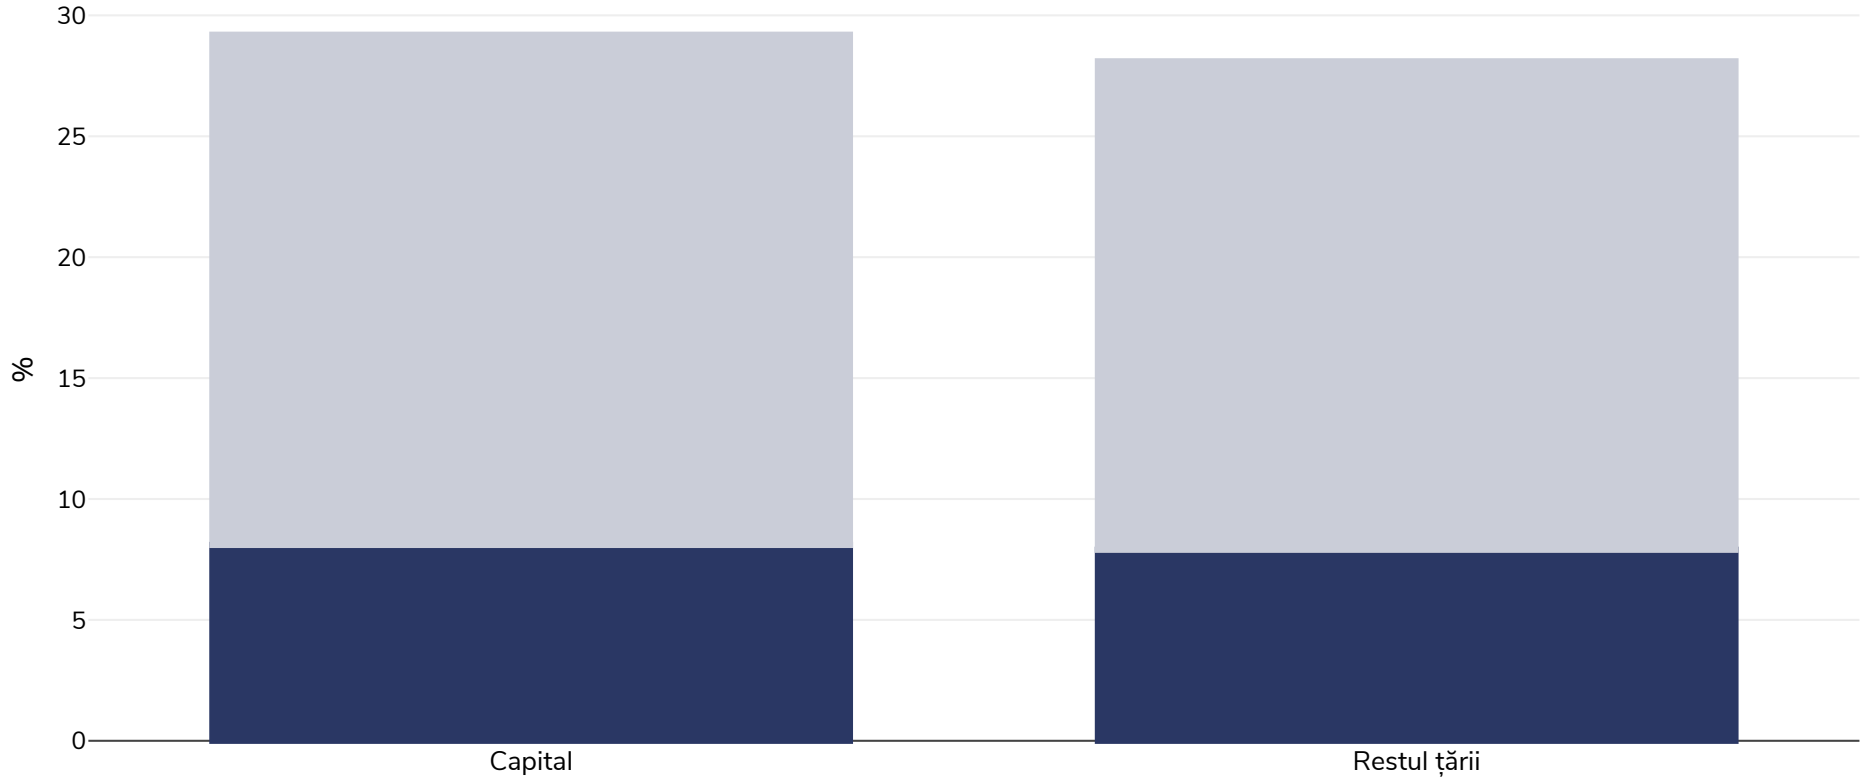

# Guatemala: Overweight/obesity by region

Fete, 2015

■ Obezitate ■ Supraponderal

Tip de studiu:	Auto-raportat
Vârsta:	13-17
Dimensiunea eșantionului:	4374
Zona acoperită:	Național
Bibliografie:	World Health Organization. Global school-based student health survey (GSHS). Available from: <a href="https://www.who.int/ncds/surveillance/gshs/factsheets/en/">https://www.who.int/ncds/surveillance/gshs/factsheets/en/</a> . [Accessed 20 February 2019].
Note (disponibile numai în limba engleză):	WHO cut-offs used and based on Self-reported data.
Cutoffs:	WHO