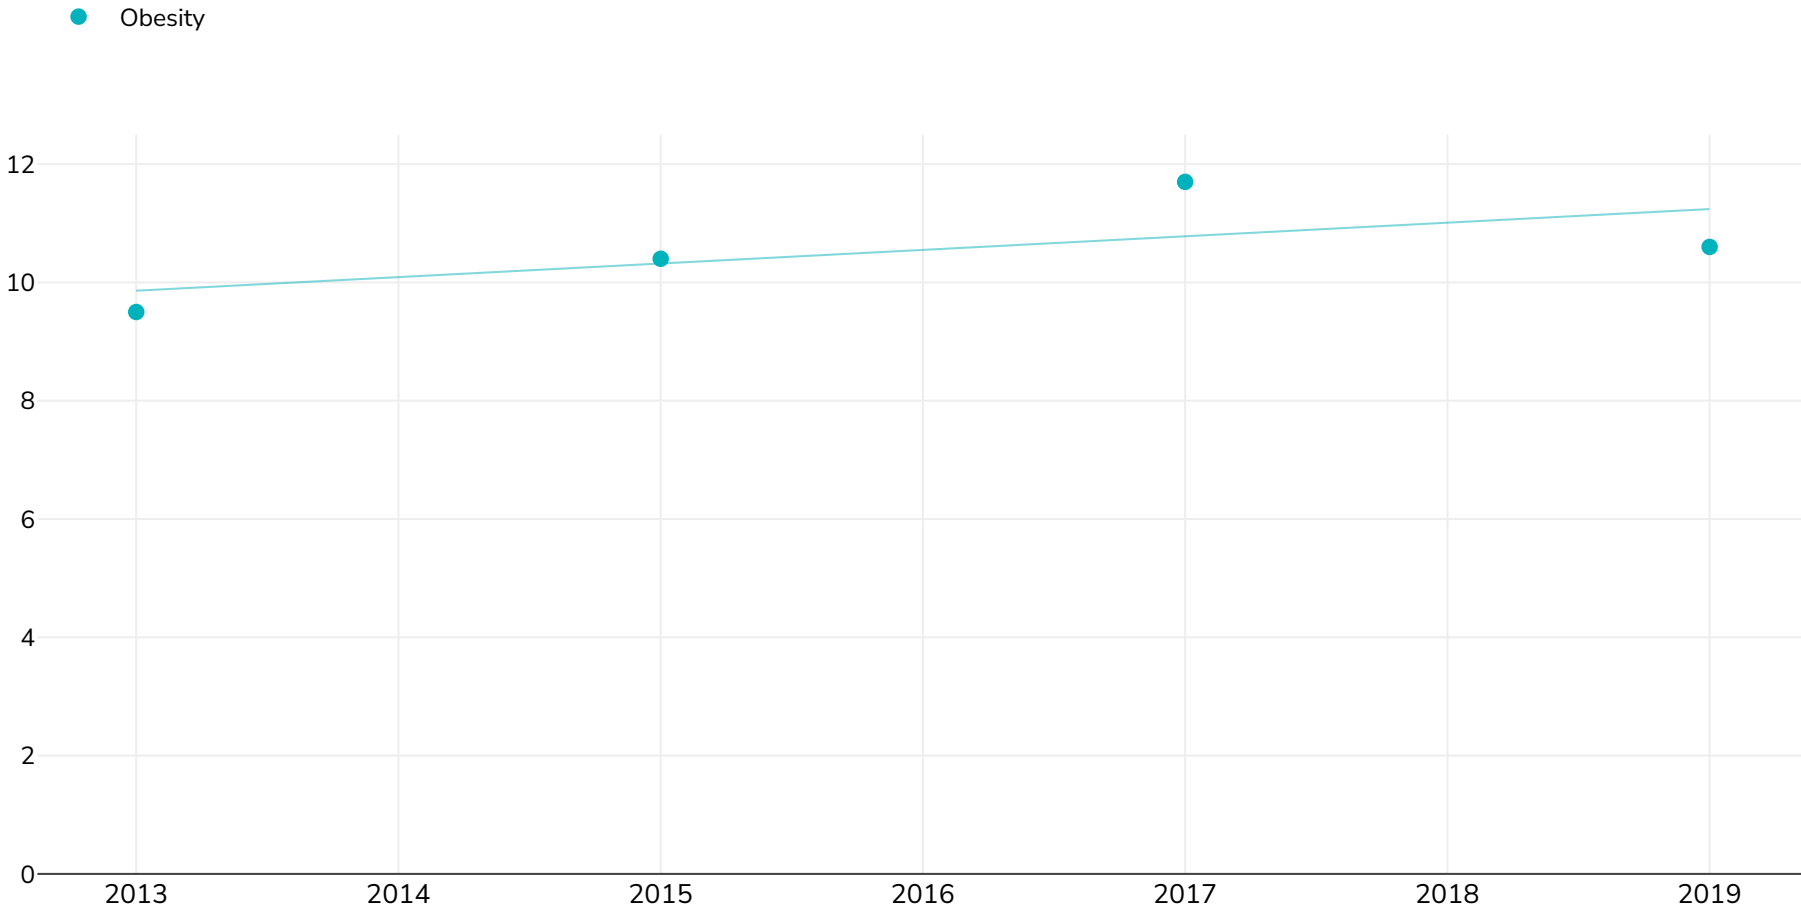

New Zealand: % Children living with obesity, 2013-2020

Boys

Survey type: Measured

References: For full details of references visit <https://data.worldobesity.org/>

Different methodologies may have been used to collect this data and so data from different surveys may not be strictly comparable. Please check with original data sources for methodologies used.