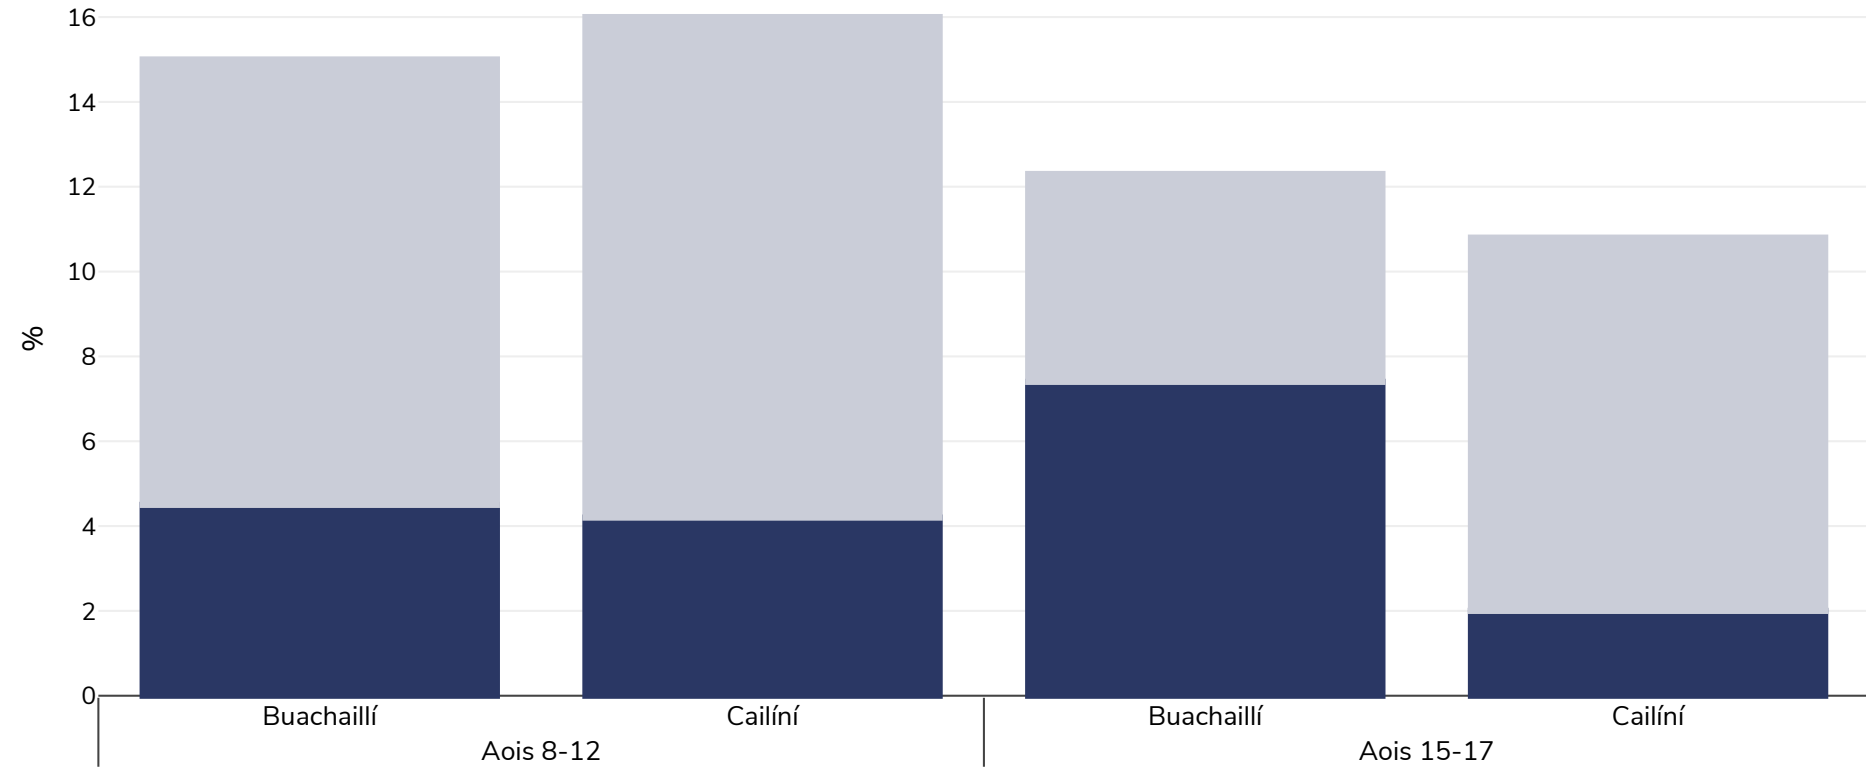

An Tuirc: Rómheáchán/murtall de réir aoise

Páistí, 2008

■ Murtall ■ Rómheáchan

Cineál an tsuirbhé: Tomhaiste

Samplamhéid: 1735

Ceantar Clúdaithe: Náisiúnta

Tagairtí: Agirbasli M, Adabag S, Ciliv G. Secular trends of blood pressure, body mass index, lipids and fasting glucose among children and adolescents in Turkey. 2012 Clinical Obesity 1, 161-167. doi:10.1111/j.1758-8111.2012.00033.x

Nótaí: The paper suggests that overweight includes obesity, therefore obesity has been subtracted from the overweight figures.

Cutoffs: Other